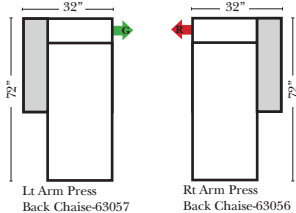

Options: (No Additional Charge)

- No. 33 Firm Foam

Options: (Additional Charges Apply)

- Power Recliner Mechanism
- Power Lumbar
- Center Seat Recliner (See Option Note)
- Rechargeable Battery Pack (will operate 2 recliner footrests or multiple mechanisms per recliner)
- Swivel Recliner Base (2 Arm Recliner Only)
- Swivel Glider Mechanism (2 Arm Recliner Only)
- Glider Mechanism (2 Arm Recliner Only)
- Lift Chair Dual Motor Mechanism (Lifts Person to a Standing Position), (2 Arm Recliner Only)
- Upholstered Swivel Base (2 Arm Recliner Only)
- Power 180° Swivel Glider Mechanism (2 Arm Recliner Only)
- Swivel Table for Console Arms (Espresso or Walnut Wood Finish)
- **Portable Single Theater Arm (1) (Black, Hammered Antique, or Silver) Cup Holder (Fabric or Leather)

90 Degree / L-Shape Sectional

Put Green Arrows with Red Arrows to Create Sectional Groups

Note:
All Dimensions are approximate, if accuracy is crucial, please contact us for validation of the dimensions shown. However, a 1" to 2" variance can still apply due to foam and upholstery.