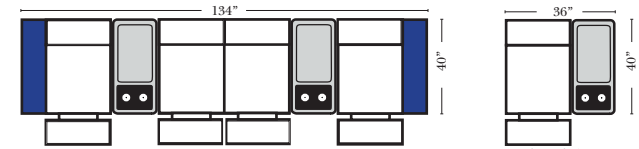

4C Sofa w/2 Large Straight Console Arms-53134

Armless Chair w/Large Straight Console Arm-53128