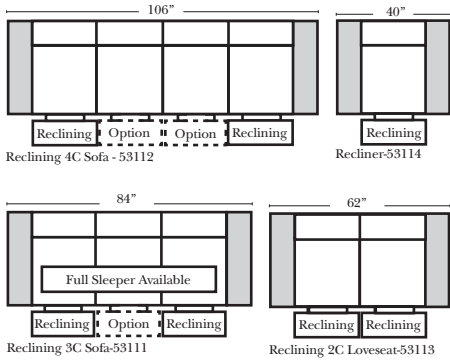

Standard

Put Green Arrows with Red Arrows to Create Sectional Groups