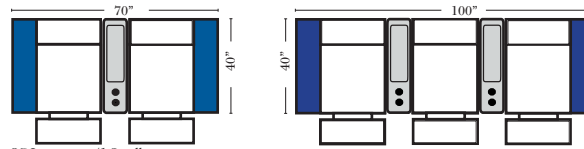

Home Theater Pre-Configured Small Straight & Wedge Consoles

2C Loveseat w/1 Small Straight Console Arm-53142

3C Sofa w/2 Small Straight Console Arms-53140