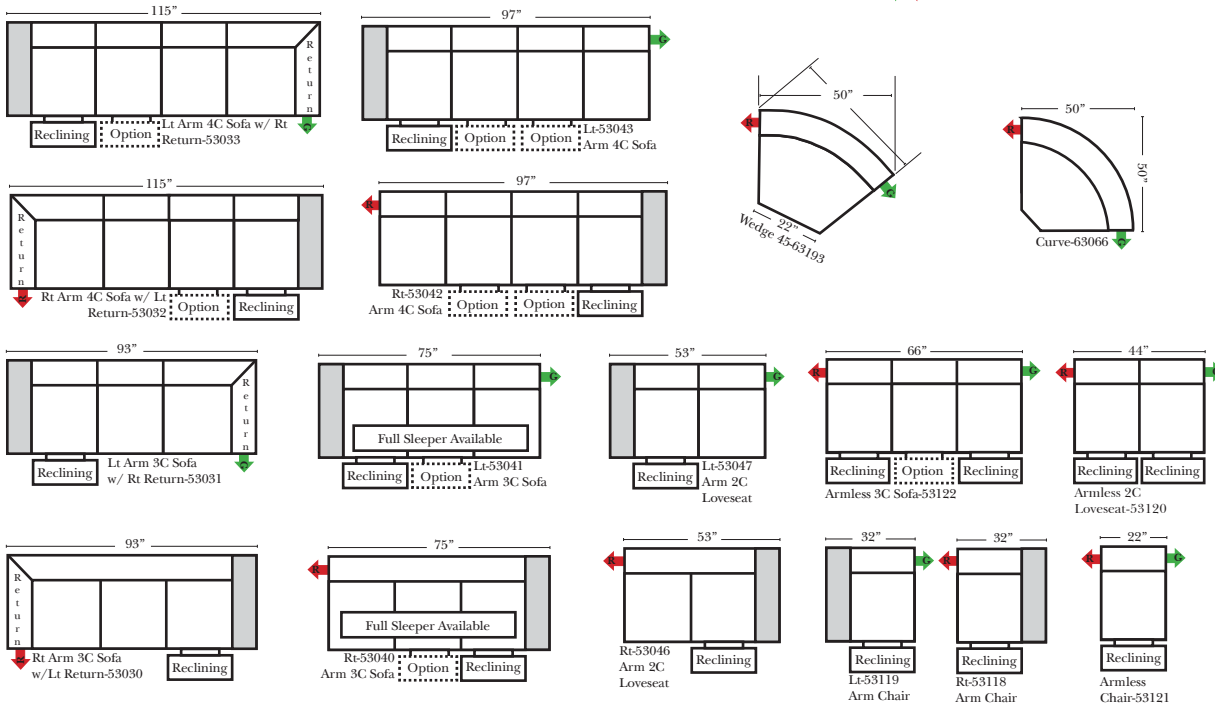

Standard

Put Green Arrows with Red Arrows to Create Sectional Groups

2-Piece Curve Sectional

Put Blue Arrows with Yellow Arrows to Create Sectional Groups

Conversation Sofas

Standards & Options

Standard:

- Available in Full & Top Grain Leathers
- Available in Luxury Fabrics
- All Hardwood Frames
- Selected Skus available in stationary

Options: (No Additional Charge)

- No. 33 Firm Foam

Options: (Additional Charges Apply)

- Power Recliner Mechanism
- Power Lumbar
- Center Seat Recliner (See Option Note)
- Rechargeable Battery Pack (will operate 2 recliner footrests or multiple mechanisms per recliner)
- Swivel Recliner Base (2 Arm Recliner Only)
- Swivel Glider Mechanism (2 Arm Recliner Only)
- Glider Mechanism (2 Arm Recliner Only)
- Lift Chair Dual Motor Mechanism (Lifts Person to a Standing Position), (2 Arm Recliner Only)
- Upholstered Swivel Base (2 Arm Recliner Only)
- Power 180° Swivel Glider Mechanism (2 Arm Recliner Only)
- Swivel Table for Console Arms (Espresso or Walnut Wood Finish)
- **Portable Single Theater Arm (1) (Black, Hammered Antique, or Silver) Cup Holder (Fabric or Leather)

90 Degree / L-Shape Sectional

Put Green Arrows with Red Arrows to Create Sectional Groups

Note:
All Dimensions are approximate, if accuracy is crucial, please contact us for validation of the dimensions shown. However, a 1" to 2" variance can still apply due to foam and upholstery.