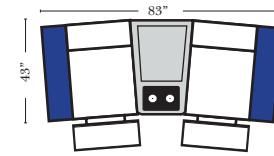

3C Sofa w/2 Small Wedge Console Arms-53141

4C Sofa w/2 Small Wedge Console Arms-53145

Armless Chair w/Small Wedge Console Arm-53127

4C Sofa w/3 Small Wedge Console Arms-53147

Home Theater Pre-Configured Large Straight & Wedge Consoles

2C Loveseat w/1 Large Straight Console Arm-53132

3C Sofa w/2 Large Straight Console Arms-53130

4C Sofa w/2 Large Straight Console Arms-53134

Armless Chair w/Large Straight Console Arm-53128

4C Sofa w/3 Large Straight Console Arms-53136

2C Loveseat w/1 Large Wedge Console Arms-53133

3C Sofa w/2 Large Wedge Console Arms-53131

4C Sofa w/2 Large Wedge Console Arms-53135

Armless Chair w/Large Wedge Console Arm-53129

4C Sofa w/3 Large Wedge Console Arms-53137