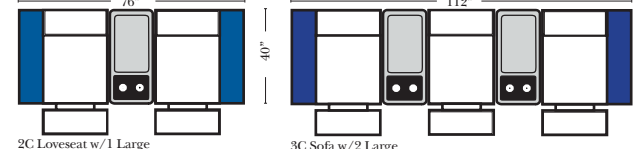

3C Sofa w/2 Small Wedge Console Arms-53141

4C Sofa w/2 Small Wedge Console Arms-53145

Armless Chair w/Small Wedge Console Arm-53127

4C Sofa w/3 Small Wedge Console Arms-53147

Home Theater Pre-Configured Large Straight & Wedge Consoles