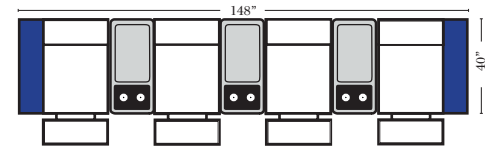

4C Sofa w/3 Large Straight Console Arms-53136