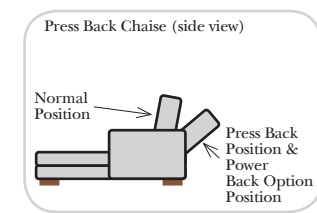

Options: (No Additional Charge)

- No. 33 Firm Foam

Options: (Additional Charges Apply)

- Power Recliner Mechanism
- Power Lumbar
- Center Seat Recliner (See Option Note)
- Rechargeable Battery Pack (will operate 2 recliner footrests or multiple mechanisms per recliner)
- Swivel Recliner Base (2 Arm Recliner Only)
- Swivel Glider Mechanism (2 Arm Recliner Only)
- Glider Mechanism (2 Arm Recliner Only)
- Lift Chair Dual Motor Mechanism (Lifts Person to a Standing Position), (2 Arm Recliner Only)
- Upholstered Swivel Base (2 Arm Recliner Only)
- Power 180° Swivel Glider Mechanism (2 Arm Recliner Only)
- Swivel Table for Console Arms (Espresso or Walnut Wood Finish)
- **Portable Single Theater Arm (1) (Black, Hammered Antique, or Silver) Cup Holder (Fabric or Leather)

90 Degree / L-Shape Sectional

Put Green Arrows with Red Arrows to Create Sectional Groups

Note:
All Dimensions are approximate, if accuracy is crucial, please contact us for validation of the dimensions shown. However, a 1" to 2" variance can still apply due to foam and upholstery.