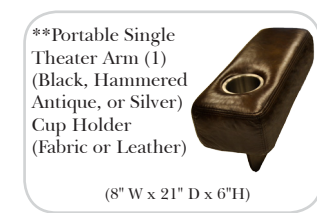

Options: (No Additional Charge)

- No. 33 Firm Foam

Options: (Additional Charges Apply)

- Power Recliner Mechanism
- Power Lumbar
- Center Seat Recliner (See Option Note)
- Rechargeable Battery Pack (will operate 2 recliner footrests or multiple mechanisms per recliner)
- Swivel Recliner Base (2 Arm Recliner Only)
- Swivel Glider Mechanism (2 Arm Recliner Only)
- Glider Mechanism (2 Arm Recliner Only)
- Lift Chair Dual Motor Mechanism (Lifts Person to a Standing Position), (2 Arm Recliner Only)
- Upholstered Swivel Base (2 Arm Recliner Only)
- Power 180° Swivel Glider Mechanism (2 Arm Recliner Only)
- Swivel Table for Console Arms (Espresso or Walnut Wood Finish)
- **Portable Single Theater Arm (1) (Black, Hammered Antique, or Silver) Cup Holder (Fabric or Leather)

90 Degree / L-Shape Sectional

Put Green Arrows with Red Arrows to Create Sectional Groups

Note:
All Dimensions are approximate, if accuracy is crucial, please contact us for validation of the dimensions shown. However, a 1" to 2" variance can still apply due to foam and upholstery.