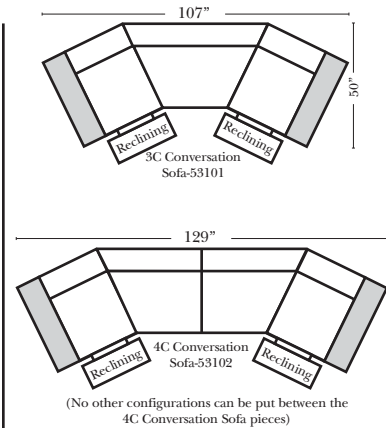

Standard

Put Green Arrows with Red Arrows to Create Sectional Groups

2-Piece Curve Sectional

Put Blue Arrows with Yellow Arrows to Create Sectional Groups

Conversation Sofas

Standards & Options

Standard:

- Available in Full & Top Grain Leathers
- Available in Luxury Fabrics
- All Hardwood Frames
- Selected Skus available in stationary

Options: (No Additional Charge)

- No. 33 Firm Foam

Options: (Additional Charges Apply)

- Power Recliner Mechanism
- Power Lumbar
- Center Seat Recliner (See Option Note)
- Rechargeable Battery Pack (will operate 2 recliner footrests or multiple mechanisms per recliner)
- Swivel Recliner Base (2 Arm Recliner Only)
- Swivel Glider Mechanism (2 Arm Recliner Only)
- Glider Mechanism (2 Arm Recliner Only)
- Lift Chair Dual Motor Mechanism (Lifts Person to a Standing Position), (2 Arm Recliner Only)
- Upholstered Swivel Base (2 Arm Recliner Only)
- Power 180° Swivel Glider Mechanism (2 Arm Recliner Only)
- Swivel Table for Console Arms (Espresso or Walnut Wood Finish)
- **Portable Single Theater Arm (1) (Black, Hammered Antique, or Silver) Cup Holder (Fabric or Leather)

90 Degree / L-Shape Sectional

Put Green Arrows with Red Arrows to Create Sectional Groups

Note:
All Dimensions are approximate, if accuracy is crucial, please contact us for validation of the dimensions shown. However, a 1" to 2" variance can still apply due to foam and upholstery.