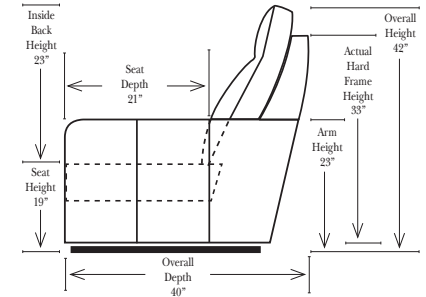

Conversation Sofas

Standards & Options

Standard:

- Available in Full & Top Grain Leathers
- Available in Luxury Fabrics
- All Hardwood Frames
- Selected Skus available in stationary

Options: (No Additional Charge)

- No. 33 Firm Foam

Options: (Additional Charges Apply)

- Power Recliner Mechanism
- Power Lumbar
- Center Seat Recliner (See Option Note)
- Rechargeable Battery Pack (will operate 2 recliner footrests or multiple mechanisms per recliner)
- Swivel Recliner Base (2 Arm Recliner Only)
- Swivel Glider Mechanism (2 Arm Recliner Only)
- Glider Mechanism (2 Arm Recliner Only)
- Lift Chair Dual Motor Mechanism (Lifts Person to a Standing Position), (2 Arm Recliner Only)
- Upholstered Swivel Base (2 Arm Recliner Only)
- Power 180° Swivel Glider Mechanism (2 Arm Recliner Only)
- Swivel Table for Console Arms (Espresso or Walnut Wood Finish)
- **Portable Single Theater Arm (1) (Black, Hammered Antique, or Silver) Cup Holder (Fabric or Leather)