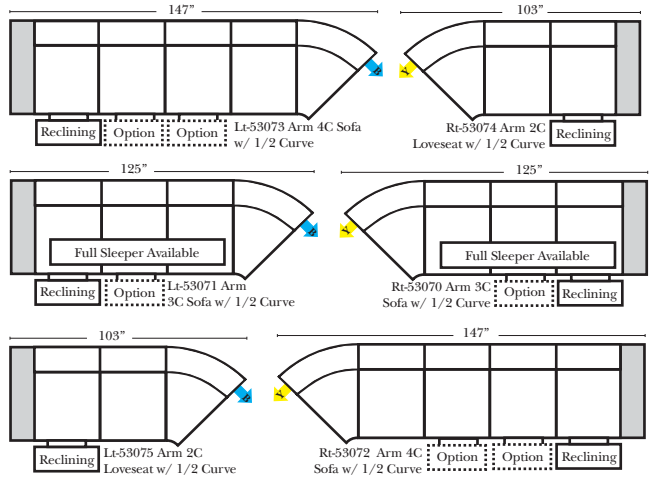

2-Piece Curve Sectional

Put Blue Arrows with Yellow Arrows to Create Sectional Groups