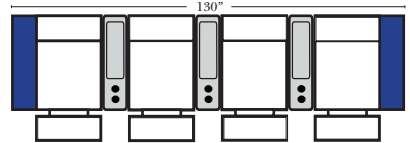

4C Sofa w/3 Small Straight Console Arms-53146