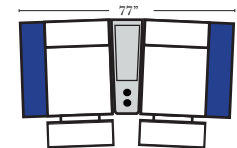

3C Sofa w/2 Small Straight Console Arms-53140

4C Sofa w/2 Small Straight Console Arms-53144

Armless Chair w/Small Straight Console Arm-53126

4C Sofa w/3 Small Straight Console Arms-53146

2C Loveseat w/1 Small Wedge Console Arms-53143

3C Sofa w/2 Small Wedge Console Arms-53141

4C Sofa w/2 Small Wedge Console Arms-53145

Armless Chair w/Small Wedge Console Arm-53127

4C Sofa w/3 Small Wedge Console Arms-53147

Home Theater Pre-Configured Large Straight & Wedge Consoles