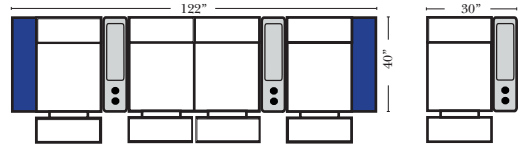

4C Sofa w/2 Small Straight Console Arms-53144

Armless Chair w/Small Straight Console Arm-53126