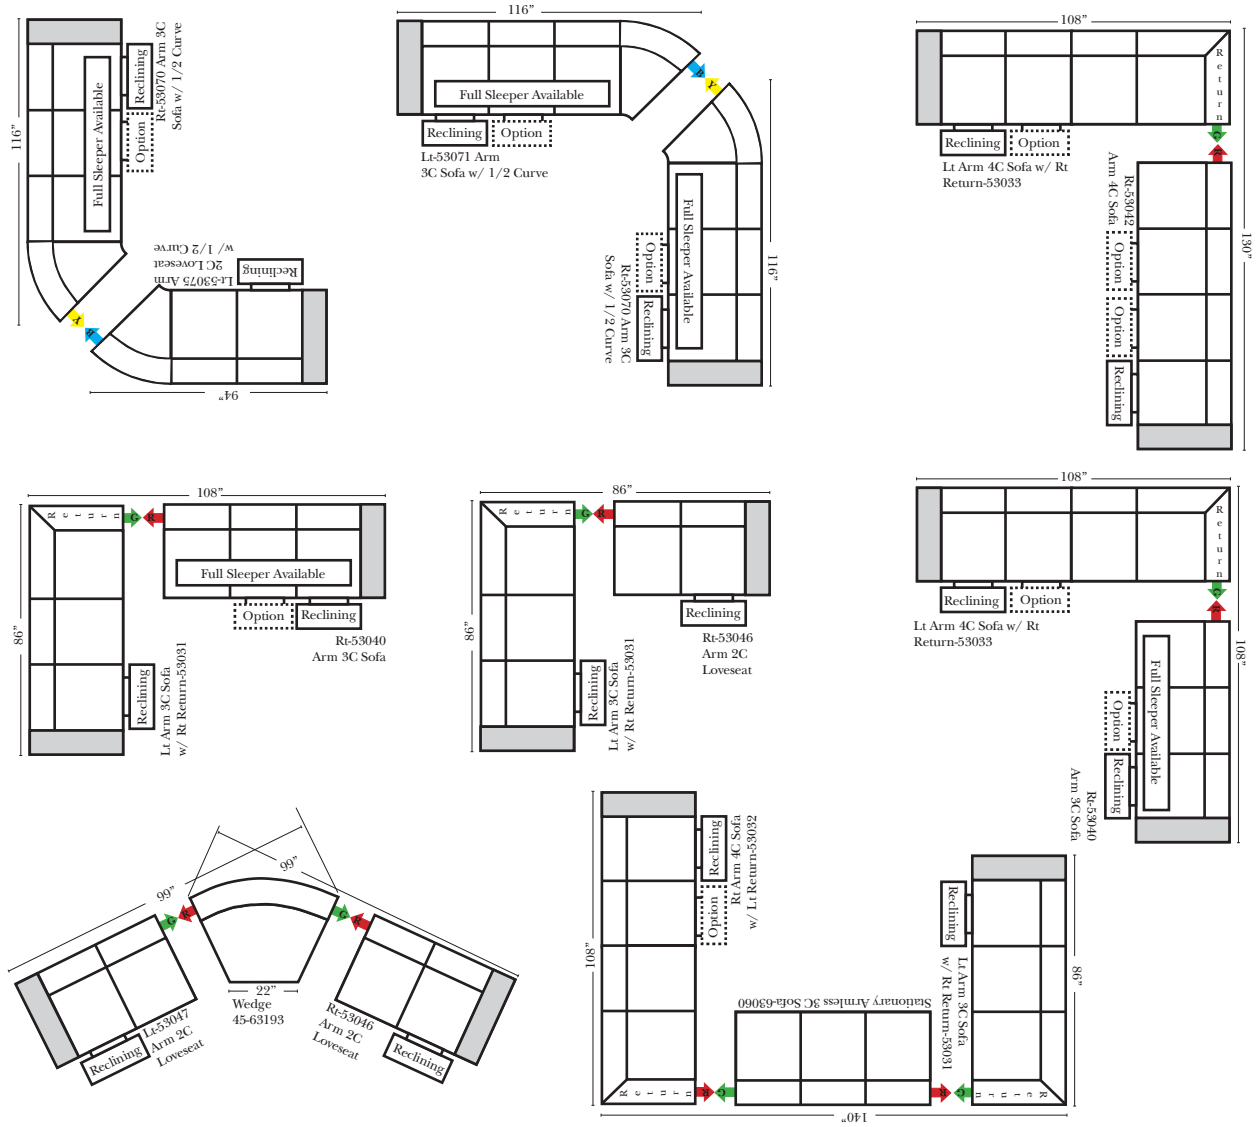

### Note:

All Dimensions are approximate, if accuracy is crucial, please contact us for validation of the dimensions shown. However, a 1" to 2" variance can still apply due to foam and upholstery.

## 90 Degree / L-Shape Sectional

Put Green Arrows with Red Arrows to Create Sectional Groups → ←

Press Back Chaise (side view)

\*\*Portable Single Theater Arm (1) (Black, Hammered Antique, or Silver) Cup Holder (Fabric or Leather)

(8" W x 21" D x 6" H)

Sleeper Options: (Sleepers not available on this style)

The Suggested Configurations below are only a sample of what the imagination can create, please enjoy creating the configuration that fits your lifestyle, using the ideas below and from the items on the other pages.