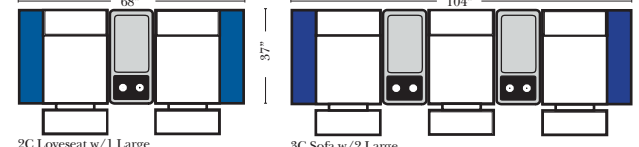

3C Sofa w/2 Small Wedge Console Arms-53141

4C Sofa w/2 Small Wedge Console Arms-53145

Armless Chair w/Small Wedge Console Arm-53127

4C Sofa w/3 Small Wedge Console Arms-53147

Home Theater Pre-Configured Large Straight & Wedge Consoles