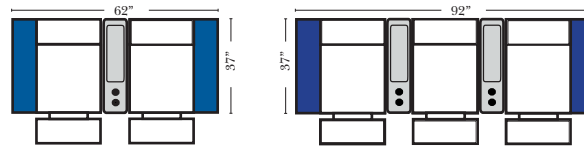

Home Theater Pre-Configured Small Straight & Wedge Consoles

2C Loveseat w/1 Small Straight Console Arm-53142

3C Sofa w/2 Small Straight Console Arms-53140