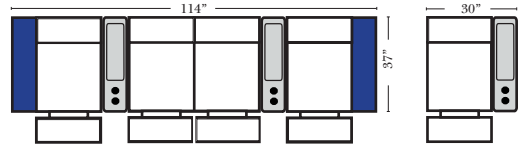

4C Sofa w/2 Small Straight Console Arms-53144

Armless Chair w/Small Straight Console Arm-53126