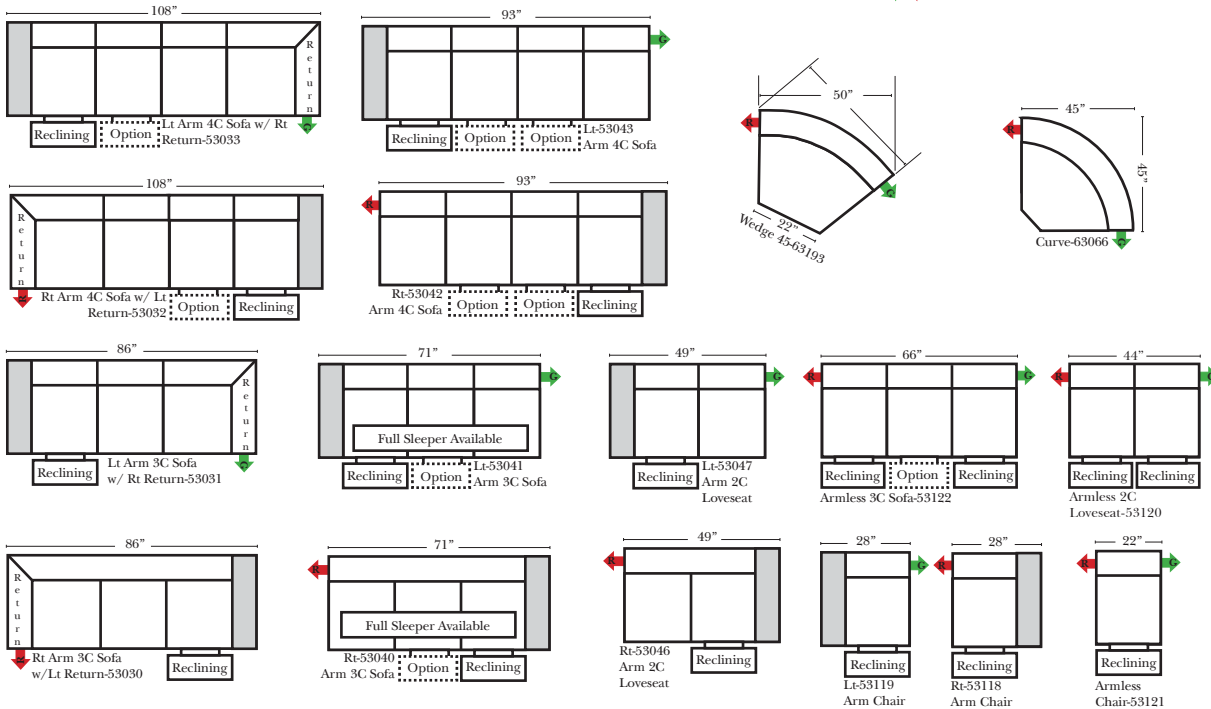

90 Degree / L-Shape Sectional

Put Green Arrows with Red Arrows to Create Sectional Groups → ←

Press Back Chaise (side view)

**Portable Single Theater Arm (1) (Black, Hammered Antique, or Silver) Cup Holder (Fabric or Leather)

(8" W x 21" D x 6" H)