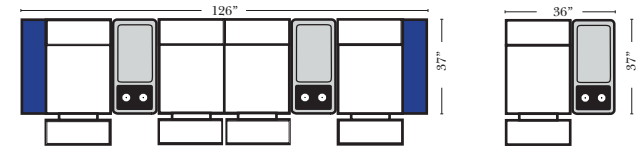

4C Sofa w/2 Large Straight Console Arms-53134

Armless Chair w/Large Straight Console Arm-53128