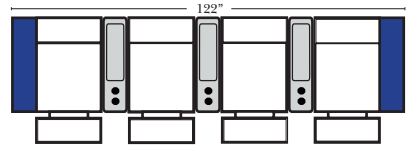

4C Sofa w/3 Small Straight Console Arms-53146