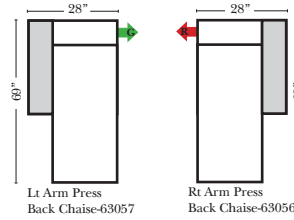

90 Degree / L-Shape Sectional

Put Green Arrows with Red Arrows to Create Sectional Groups → ←

Press Back Chaise (side view)