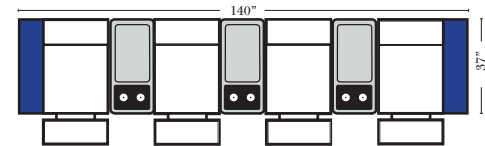

4C Sofa w/3 Large Straight Console Arms-53136