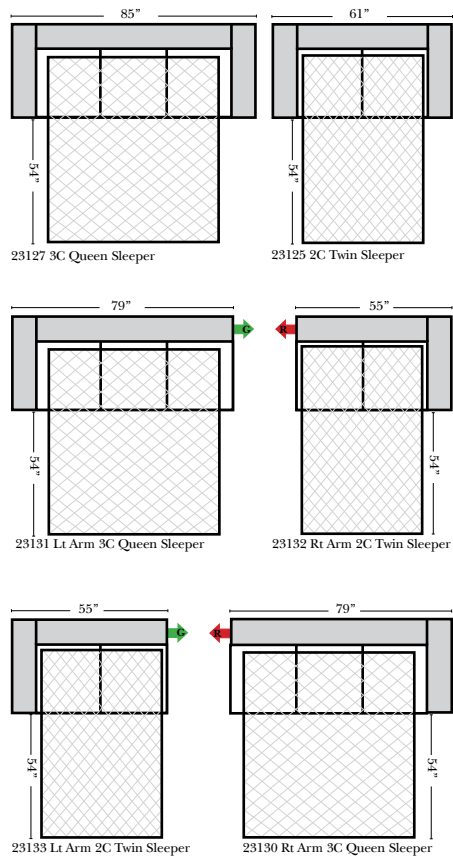

Sleepers

Put Green Arrows with Red Arrows to Create Sectional Groups
Put Blue Arrows with Yellow Arrows to Create Sectional Groups