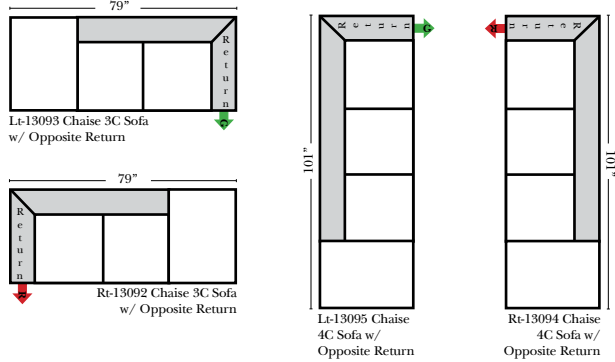

Bumper / Return Chaise & Conversation Sofas

Put Green Arrows with Red Arrows to Create Sectional Groups
Put Orange Arrows with Tan Arrows to Create Sectional Groups