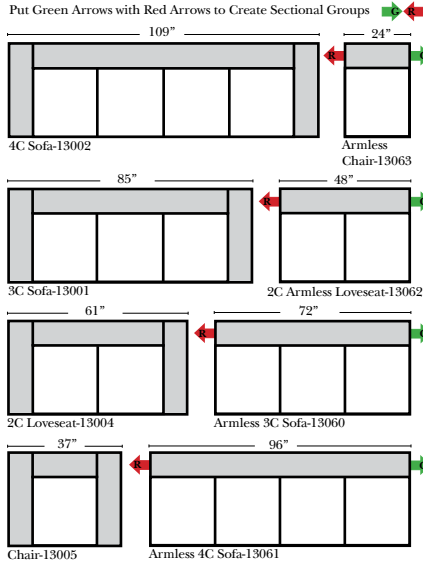

Standard / Ottomans / Armless