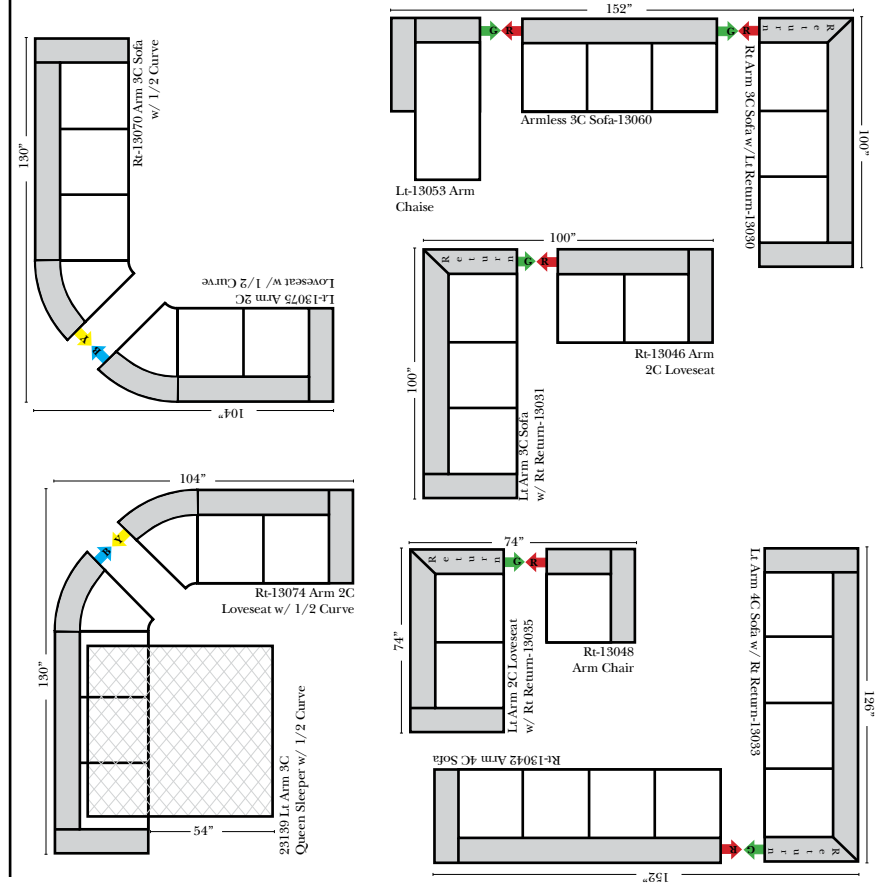

Suggested Configurations

v.05.10.18

The Suggested Configurations below are only a sample of what the imagination can create, please enjoy creating the configuration that fits your lifestyle, using the ideas below and from the items on the opposite page.