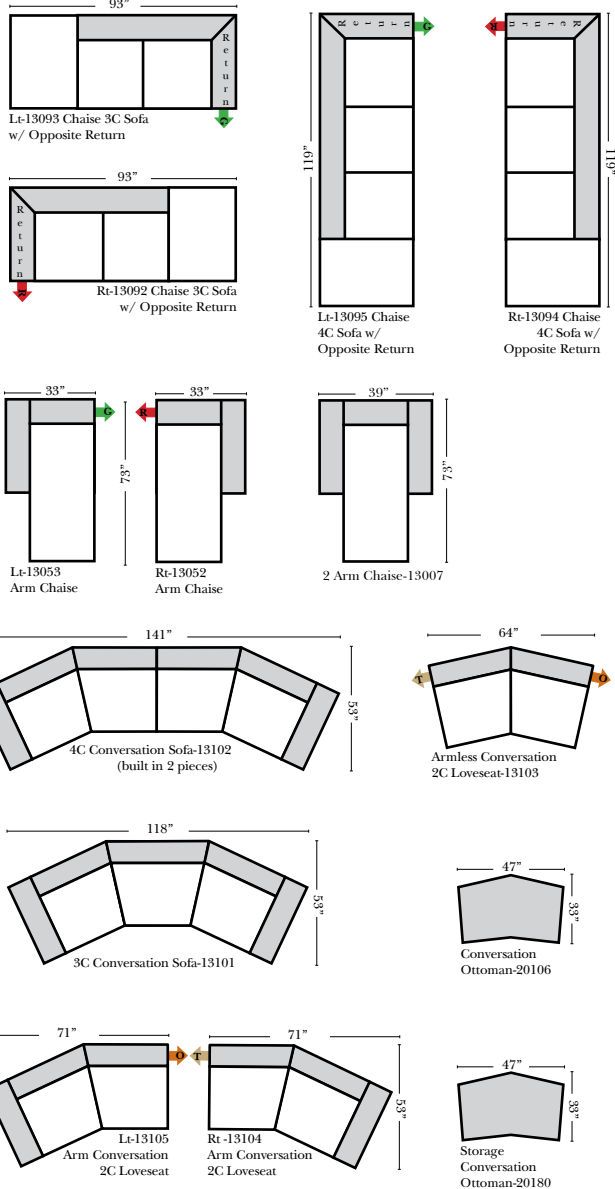

Bumper / Return Chaise & Conversation Sofas

Put Green Arrows with Red Arrows to Create Sectional Groups
Put Orange Arrows with Tan Arrows to Create Sectional Groups