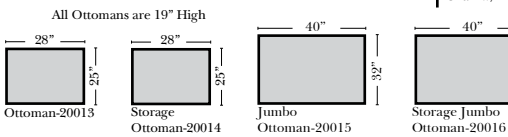

Standard / Ottomans / Armless

2-Piece Curve Sectional

Standard & Options

Standard:

- Available in Full & Top Grain Leathers
- Available in Luxury Fabrics
- All Hardwood Frames
- Chrome Leg

Options: (No Additional Charge)

- No. 33 Firm Foam
- Wood Leg Finish (Available in Cherry, Chocolate, Espresso, Honey Oak, & Shadow)
- Arm Pillows (will be included, ONLY when a style is ordered with fabric seat AND back cushions)

Options: (Additional Charges Apply)

- Down Seats & Down Backs
- Upholstered Swivel Base(2 arm Chair Only)

Sleeper Options: (Additional Charges Apply)

- Full Sleeper available w/Standard Mattress
- 5" Memory Foam Mattress: Full
- Air Dream Coil Mattress: Full Only