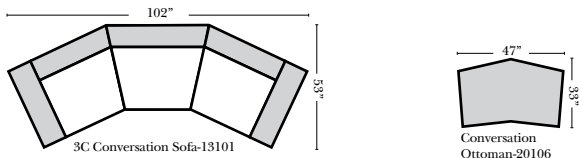

Bumper / Return Chaise & Conversation Sofas

Put Green Arrows with Red Arrows to Create Sectional Groups
Put Orange Arrows with Tan Arrows to Create Sectional Groups