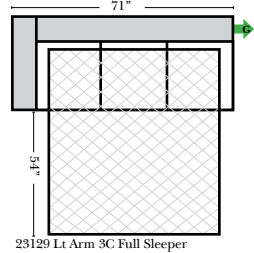

Sleepers

Put Green Arrows with Red Arrows to Create Sectional Groups
Put Blue Arrows with Yellow Arrows to Create Sectional Groups