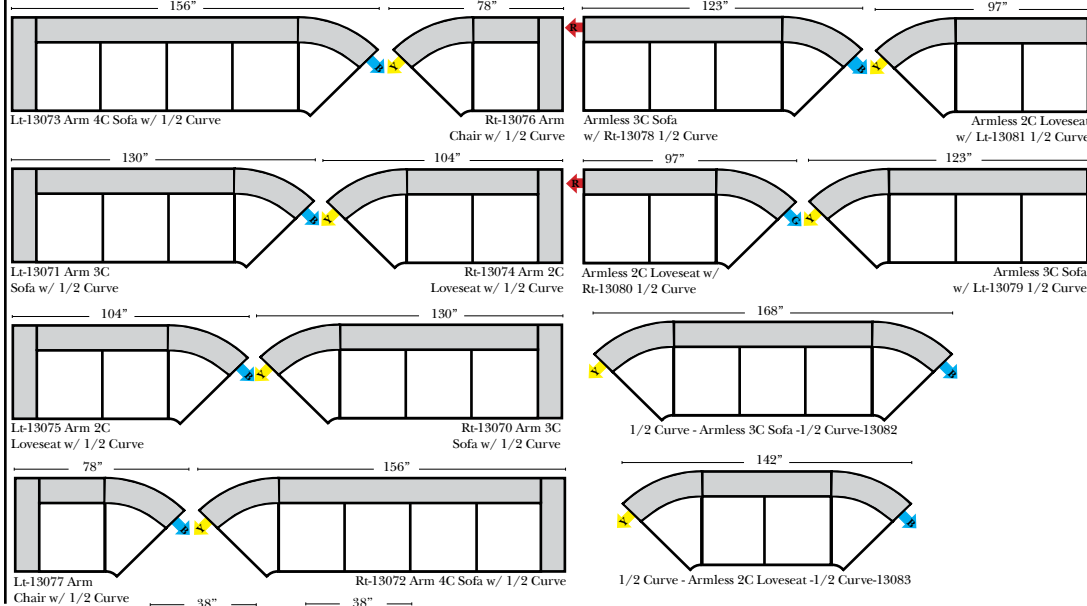

L-Shape / 90 Degree Sectional

(All 4 seat items ship as one piece if stationary, two pieces if motion installed)

Note:

All Dimensions are approximate, if accuracy is crucial, please contact us for validation of the dimensions shown. However, a 1" to 2" variance can still apply due to foam and upholstery.

Sleepers (Cont.)

Standard / Ottomans / Armless

2-Piece Curve Sectional

v.05.10.18

Put Green Arrows with Red Arrows to Create Sectional Groups

Put Blue Arrows with Yellow Arrows to Create Sectional Groups or Green Arrows with Red Arrows to mix with some of the L-Shaped pieces.