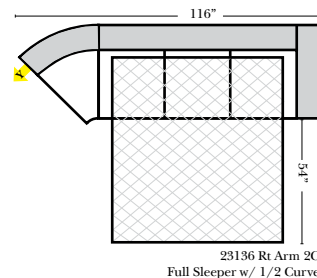

Sleepers

Put Green Arrows with Red Arrows to Create Sectional Groups
Put Blue Arrows with Yellow Arrows to Create Sectional Groups