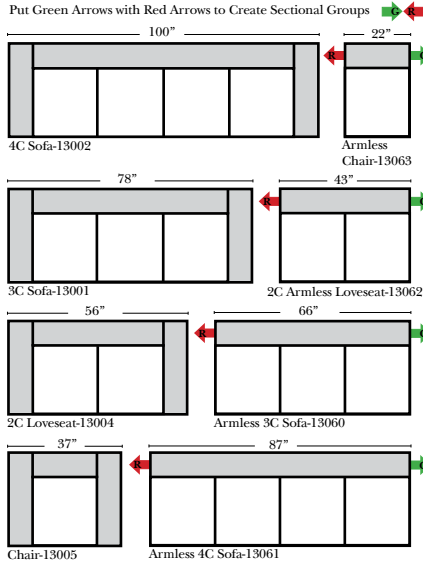

Standard / Ottomans / Armless

2-Piece Curve Sectional

Standard & Options

Standard:

- Available in Full & Top Grain Leathers
- Available in Luxury Fabrics
- All Hardwood Frames
- Chrome Leg

Options: (No Additional Charge)

- No. 33 Firm Foam
- Wood Leg Finish (Available in Cherry, Chocolate, Espresso, Honey Oak, & Shadow)
- Arm Pillows (will be included, ONLY when a style is ordered with fabric seat AND back cushions)

Options: (Additional Charges Apply)

- Down Seats & Down Backs
- Upholstered Swivel Base(2 arm Chair Only)

Sleeper Options: (Additional Charges Apply)

- Full Sleeper available w/Standard Mattress
- 5" Memory Foam Mattress: Full
- Air Dream Coil Mattress: Full Only