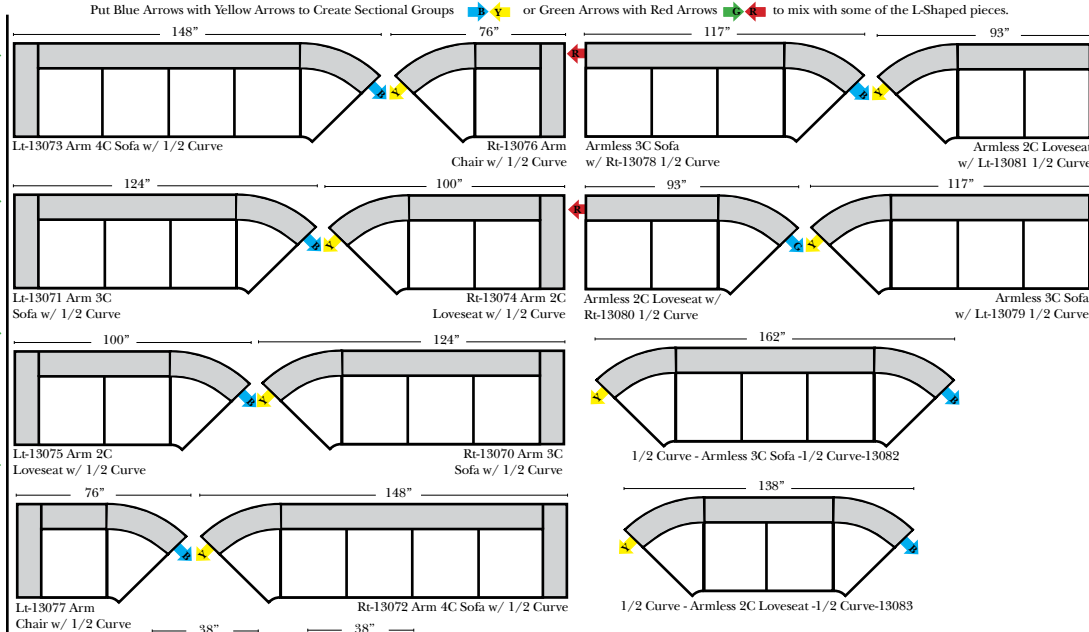

L-Shape / 90 Degree Sectional

(All 4 seat items ship as one piece if stationary, two pieces if motion installed)

Note:

All Dimensions are approximate, if accuracy is crucial, please contact us for validation of the dimensions shown. However, a 1" to 2" variance can still apply due to foam and upholstery.

Sleepers (Cont.)

Standard / Ottomans / Armless

2-Piece Curve Sectional

Standard & Options

Standard:

- Available in Full & Top Grain Leathers
- Available in Luxury Fabrics
- All Hardwood Frames
- Chrome Leg