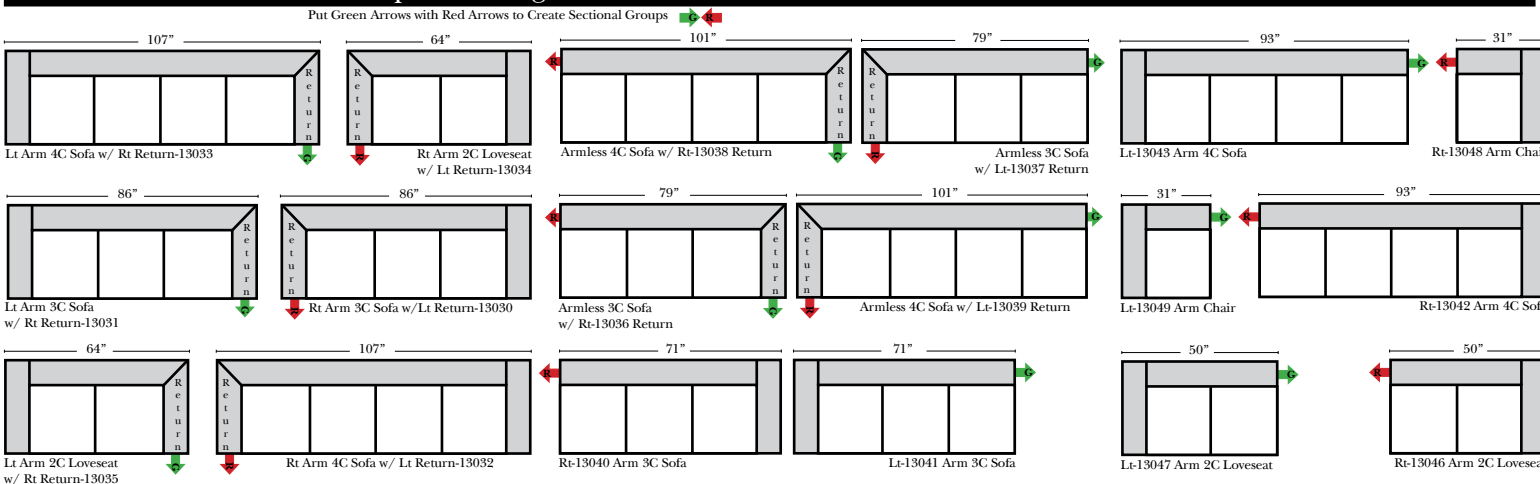

- Down Seats & Down Backs
- Upholstered Swivel Base(2 arm Chair Only)

Sleeper Options: (Additional Charges Apply)

- Full Sleeper available w/Standard Mattress
- 5" Memory Foam Mattress: Full
- Air Dream Coil Mattress: Full Only

L-Shape / 90 Degree Sectional

(All 4 seat items ship as one piece if stationary, two pieces if motion installed)

Note:

All Dimensions are approximate, if accuracy is crucial, please contact us for validation of the dimensions shown. However, a 1" to 2" variance can still apply due to foam and upholstery.