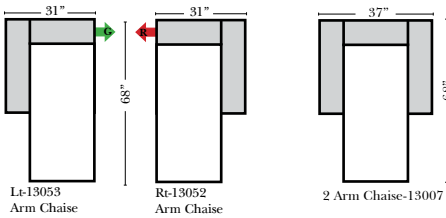

Bumper / Return Chaise & Conversation Sofas

Put Green Arrows with Red Arrows to Create Sectional Groups
Put Orange Arrows with Tan Arrows to Create Sectional Groups