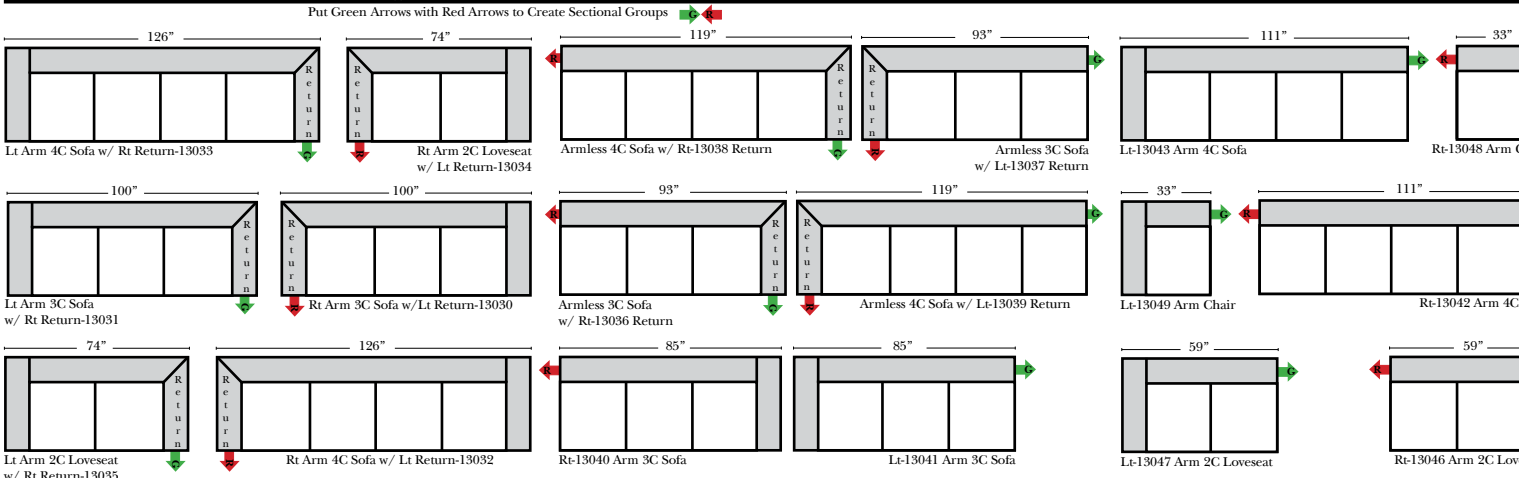

Sleepers (Cont.)

Standard / Ottomans / Armless

2-Piece Curve Sectional

v.05.10.18

Put Green Arrows with Red Arrows to Create Sectional Groups

Put Blue Arrows with Yellow Arrows to Create Sectional Groups or Green Arrows with Red Arrows to mix with some of the L-Shaped pieces.

L-Shape / 90 Degree Sectional (All 4 seat items ship as one piece if stationary, two pieces if motion installed)

Standard & Options

Standard:

- Available in Full & Top Grain Leathers
- Available in Luxury Fabrics
- All Hardwood Frames
- Chrome Leg