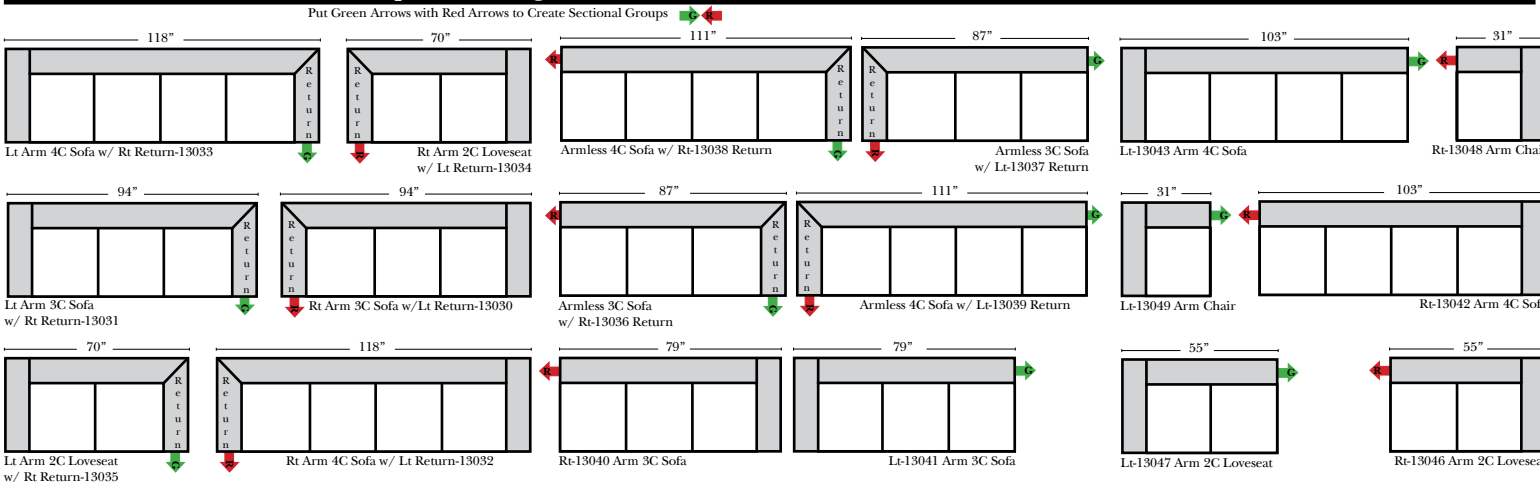

Options: (Additional Charges Apply)

- Down Seats & Down Backs
- Upholstered Swivel Base(2 arm Chair Only)

Sleeper Options: (Additional Charges Apply)

- Queen Sleeper available w/Standard Mattress
- Twin Sleeper available w/Standard Mattress
- Deluxe Innerspring Mattress: Queen / Twin
- Air Dream Coil Mattress: Queen Only - (No Twin)
- Hideaway Air Mattress: Queen Only (Shipped in a Separate Box)

L-Shape / 90 Degree Sectional

(All 4 seat items ship as one piece if stationary, two pieces if motion installed)

Note:

All Dimensions are approximate, if accuracy is crucial, please contact us for validation of the dimensions shown. However, a 1" to 2" variance can still apply due to foam and upholstery.