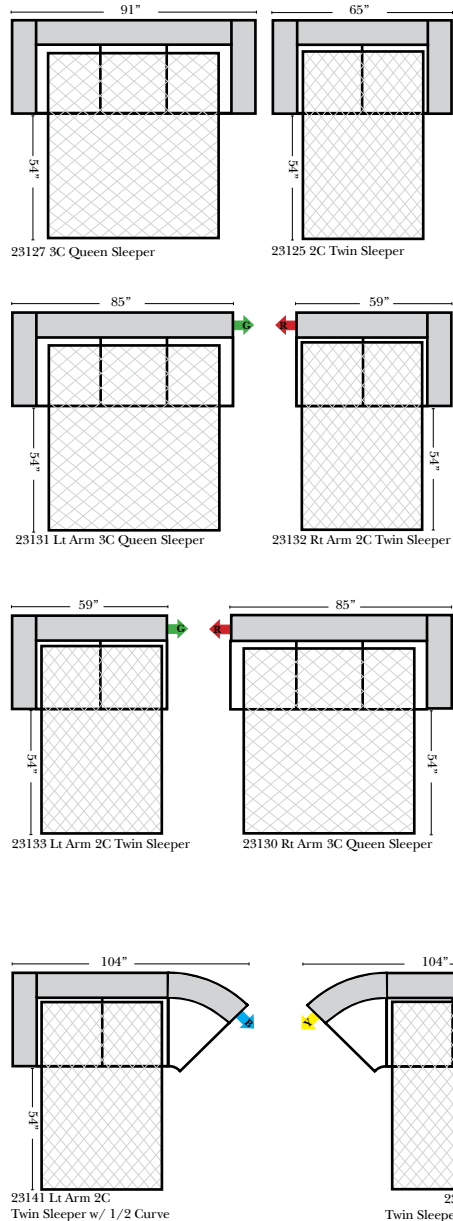

Sleepers

Put Green Arrows with Red Arrows to Create Sectional Groups
Put Blue Arrows with Yellow Arrows to Create Sectional Groups