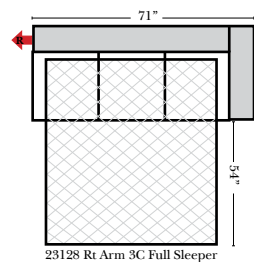

Sleepers

Put Green Arrows with Red Arrows to Create Sectional Groups
Put Blue Arrows with Yellow Arrows to Create Sectional Groups