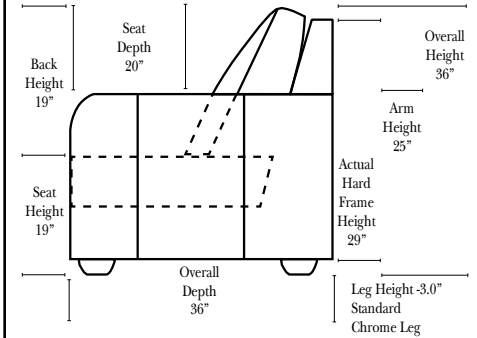

Standard / Ottomans / Armless

2-Piece Curve Sectional

Standard & Options

Standard:

- Available in Full & Top Grain Leathers
- Available in Luxury Fabrics
- All Hardwood Frames
- Chrome Leg

Options: (No Additional Charge)

- No. 33 Firm Foam
- Wood Leg Finish (Available in Cherry, Chocolate, Espresso, Honey Oak, & Shadow)
- Arm Pillows (will be included, ONLY when a style is ordered with fabric seat AND back cushions)

Options: (Additional Charges Apply)

- Down Seats & Down Backs
- Upholstered Swivel Base(2 arm Chair Only)

Sleeper Options: (Additional Charges Apply)

- Full Sleeper available w/Standard Mattress
- 5" Memory Foam Mattress: Full
- Air Dream Coil Mattress: Full Only