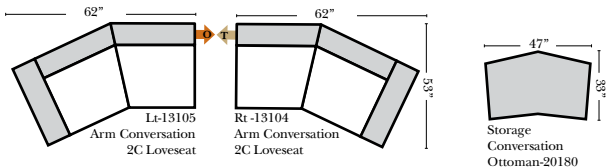

Bumper / Return Chaise & Conversation Sofas

Put Green Arrows with Red Arrows to Create Sectional Groups
Put Orange Arrows with Tan Arrows to Create Sectional Groups