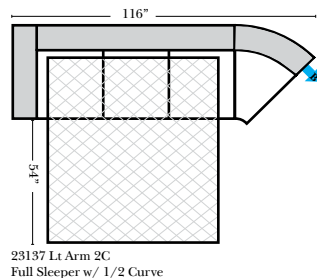

Sleepers

Put Green Arrows with Red Arrows to Create Sectional Groups
Put Blue Arrows with Yellow Arrows to Create Sectional Groups