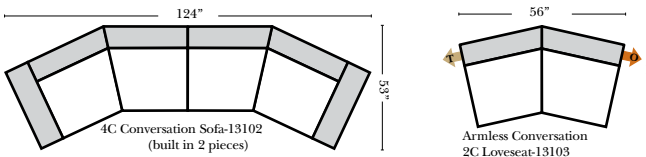

Bumper / Return Chaise & Conversation Sofas

Put Green Arrows with Red Arrows to Create Sectional Groups
Put Orange Arrows with Tan Arrows to Create Sectional Groups