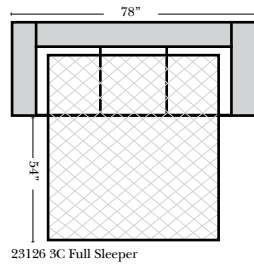

Sleepers

Put Green Arrows with Red Arrows to Create Sectional Groups
Put Blue Arrows with Yellow Arrows to Create Sectional Groups