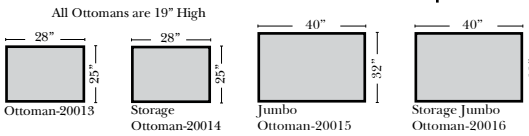

Standard / Ottomans / Armless