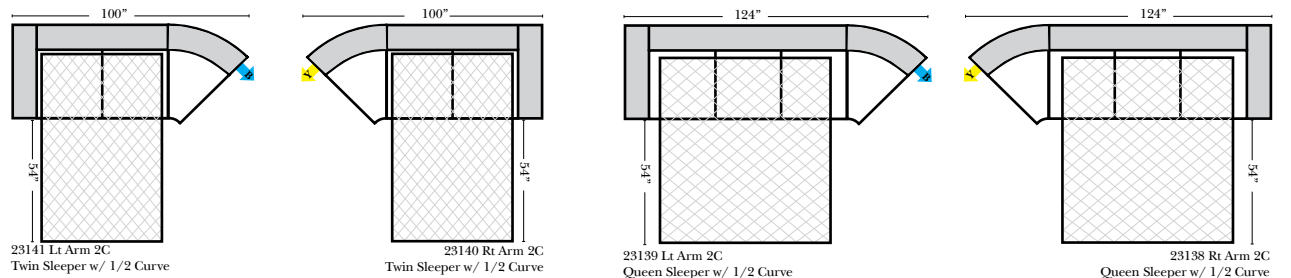

Sleepers (Cont.)