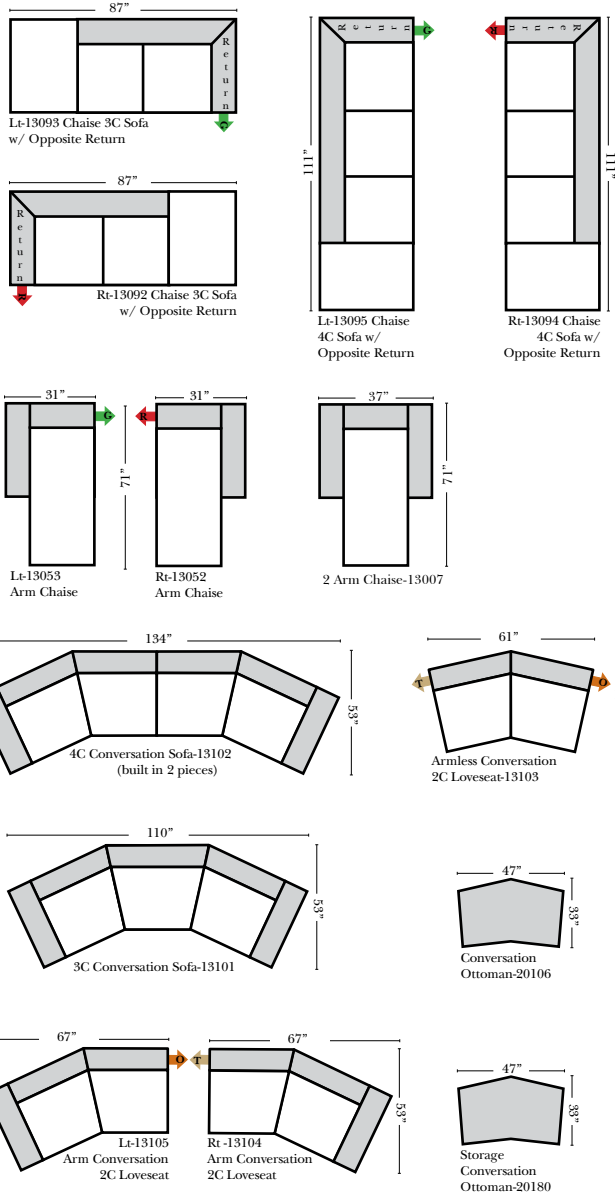

Bumper / Return Chaise & Conversation Sofas

Put Green Arrows with Red Arrows to Create Sectional Groups
Put Orange Arrows with Tan Arrows to Create Sectional Groups