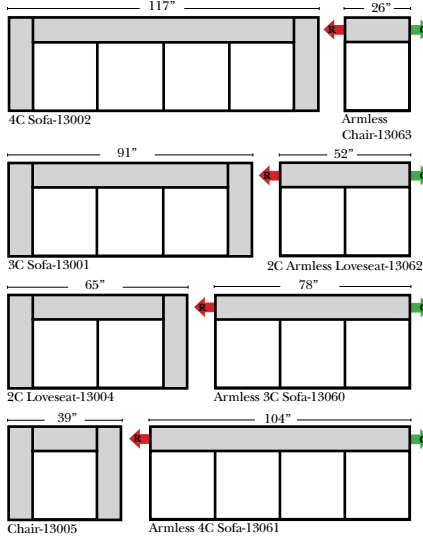

L-Shape / 90 Degree Sectional

(All 4 seat items ship as one piece if stationary, two pieces if motion installed)

Note:

All Dimensions are approximate, if accuracy is crucial, please contact us for validation of the dimensions shown. However, a 1" to 2" variance can still apply due to foam and upholstery.

Sleepers (Cont.)

Standard / Ottomans / Armless

2-Piece Curve Sectional

v.05.10.18

Put Green Arrows with Red Arrows to Create Sectional Groups

Put Blue Arrows with Yellow Arrows to Create Sectional Groups or Green Arrows with Red Arrows to mix with some of the L-Shaped pieces.