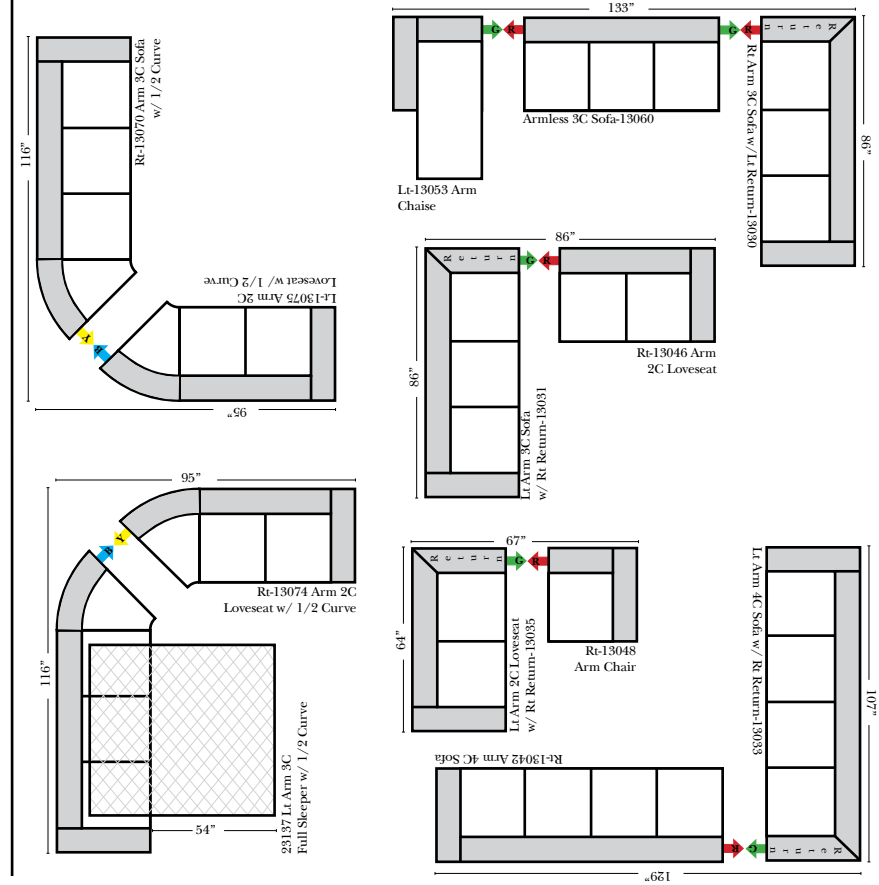

Suggested Configurations

v.05.10.18

The Suggested Configurations below are only a sample of what the imagination can create, please enjoy creating the configuration that fits your lifestyle, using the ideas below and from the items on the opposite page.