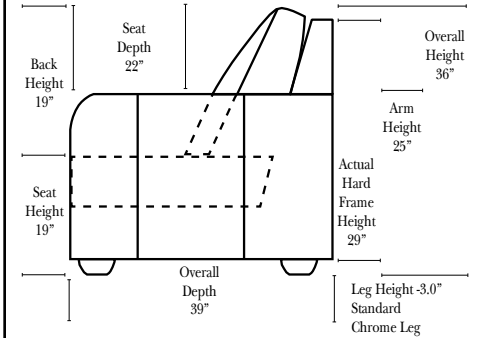

2-Piece Curve Sectional

Standard & Options

Standard:

- Available in Full & Top Grain Leathers
- Available in Luxury Fabrics
- All Hardwood Frames
- Chrome Leg

Options: (No Additional Charge)

- No. 33 Firm Foam
- Wood Leg Finish (Available in Cherry, Chocolate, Espresso, Honey Oak, & Shadow)
- Arm Pillows (will be included, ONLY when a style is ordered with fabric seat AND back cushions)

Options: (Additional Charges Apply)

- Down Seats & Down Backs
- Upholstered Swivel Base(2 arm Chair Only)

Sleeper Options: (Additional Charges Apply)

- Queen Sleeper available w/Standard Mattress
- Twin Sleeper available w/Standard Mattress
- Deluxe Innerspring Mattress: Queen / Twin
- Air Dream Coil Mattress: Queen Only - (No Twin)
- Hideaway Air Mattress: Queen Only (Shipped in a Separate Box)