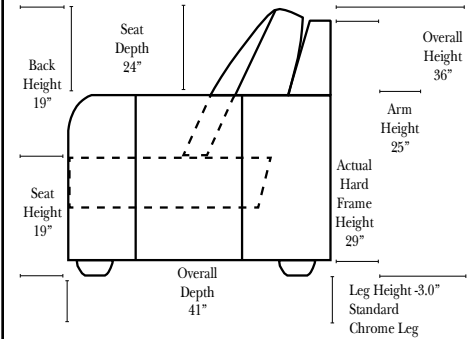

Standard / Ottomans / Armless

2-Piece Curve Sectional

v.05.10.18

Put Green Arrows with Red Arrows to Create Sectional Groups

Put Blue Arrows with Yellow Arrows to Create Sectional Groups or Green Arrows with Red Arrows to mix with some of the L-Shaped pieces.