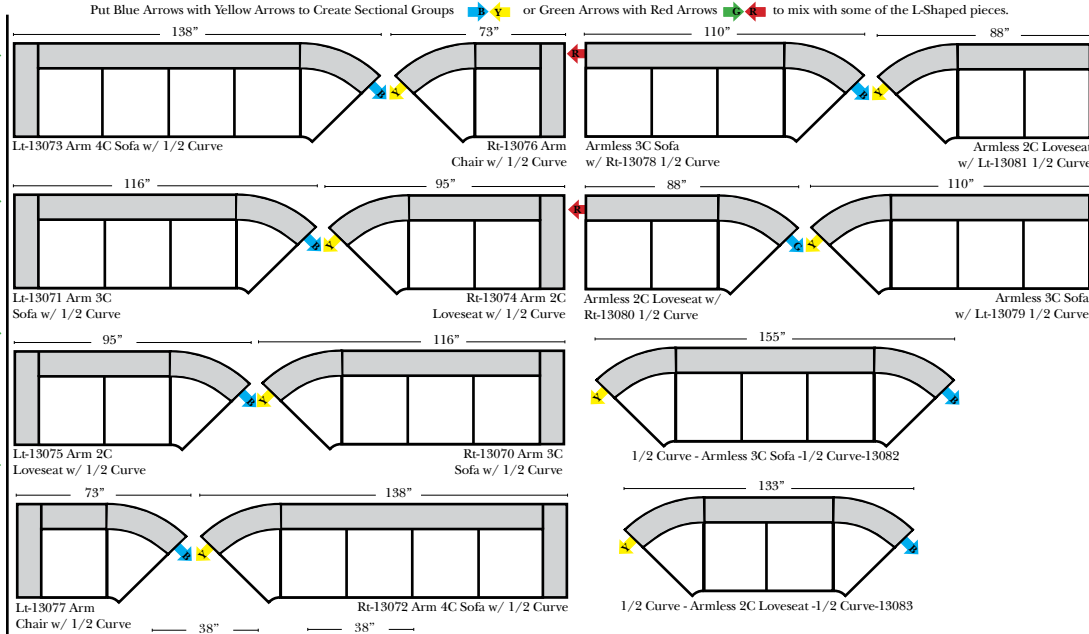

Standard / Ottomans / Armless

2-Piece Curve Sectional

Standard & Options

Standard:

- Available in Full & Top Grain Leathers
- Available in Luxury Fabrics
- All Hardwood Frames
- Chrome Leg

Options: (No Additional Charge)

L-Shape / 90 Degree Sectional

(All 4 seat items ship as one piece if stationary, two pieces if motion installed)

Note:

All Dimensions are approximate, if accuracy is crucial, please contact us for validation of the dimensions shown. However, a 1" to 2" variance can still apply due to foam and upholstery.

L-Shape / 90 Degree Sectional (All 4 seat items ship as one piece if stationary, two pieces if motion installed)

Standard & Options

Standard:

- Available in Full & Top Grain Leathers
- Available in Luxury Fabrics
- All Hardwood Frames
- Chrome Leg