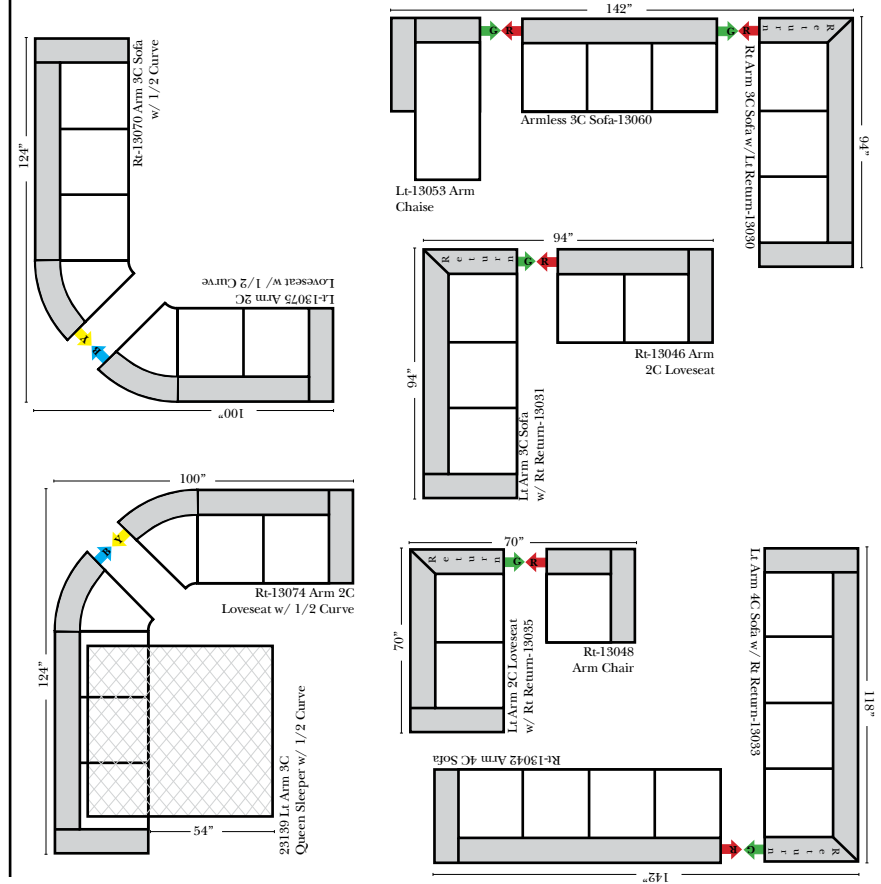

Suggested Configurations

v.05.10.18

The Suggested Configurations below are only a sample of what the imagination can create, please enjoy creating the configuration that fits your lifestyle, using the ideas below and from the items on the opposite page.