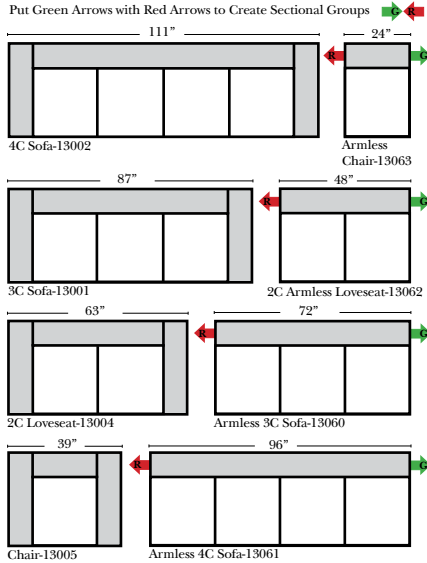

Standard / Ottomans / Armless