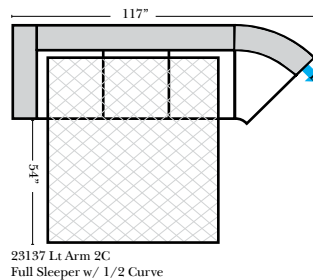

Sleepers

Put Green Arrows with Red Arrows to Create Sectional Groups
Put Blue Arrows with Yellow Arrows to Create Sectional Groups