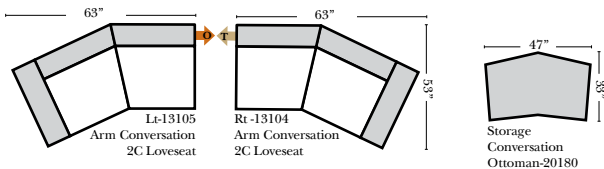

Bumper / Return Chaise & Conversation Sofas

Put Green Arrows with Red Arrows to Create Sectional Groups
Put Orange Arrows with Tan Arrows to Create Sectional Groups