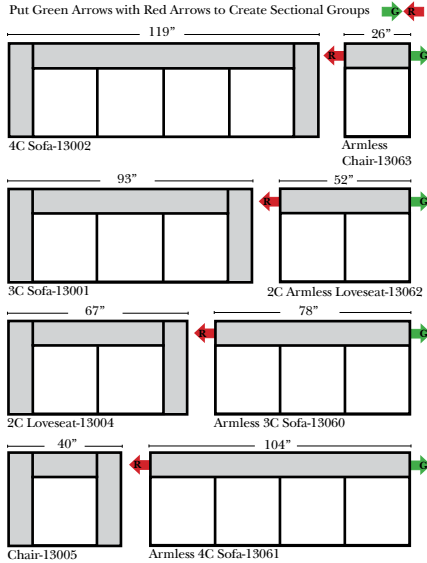

Standard / Ottomans / Armless