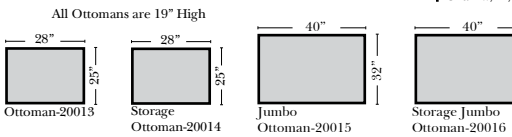

Standard / Ottomans / Armless