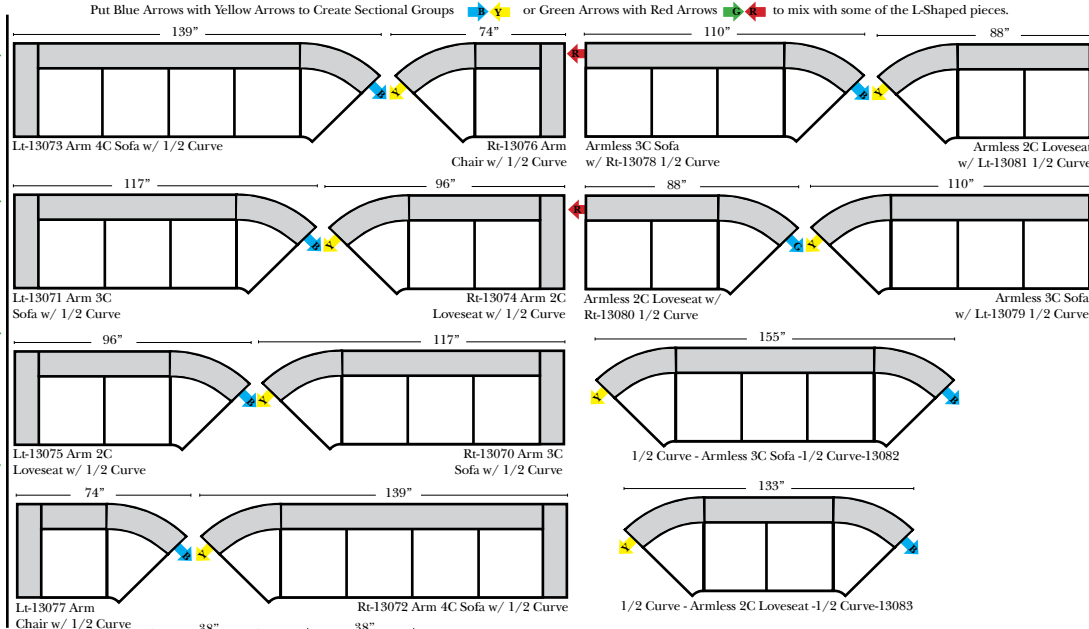

Standard / Ottomans / Armless

2-Piece Curve Sectional

Standard & Options

Standard:

- Available in Full & Top Grain Leathers
- Available in Luxury Fabrics
- All Hardwood Frames
- Wood Leg Finish (Standard is Walnut)

L-Shape / 90 Degree Sectional

(All 4 seat items ship as one piece if stationary, two pieces if motion installed)

Note:

All Dimensions are approximate, if accuracy is crucial, please contact us for validation of the dimensions shown. However, a 1" to 2" variance can still apply due to foam and upholstery.