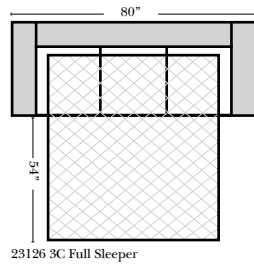

Sleepers

Put Green Arrows with Red Arrows to Create Sectional Groups
Put Blue Arrows with Yellow Arrows to Create Sectional Groups