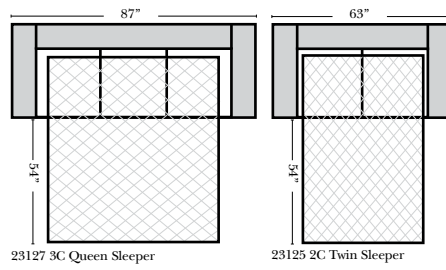

Sleepers

Put Green Arrows with Red Arrows to Create Sectional Groups
Put Blue Arrows with Yellow Arrows to Create Sectional Groups