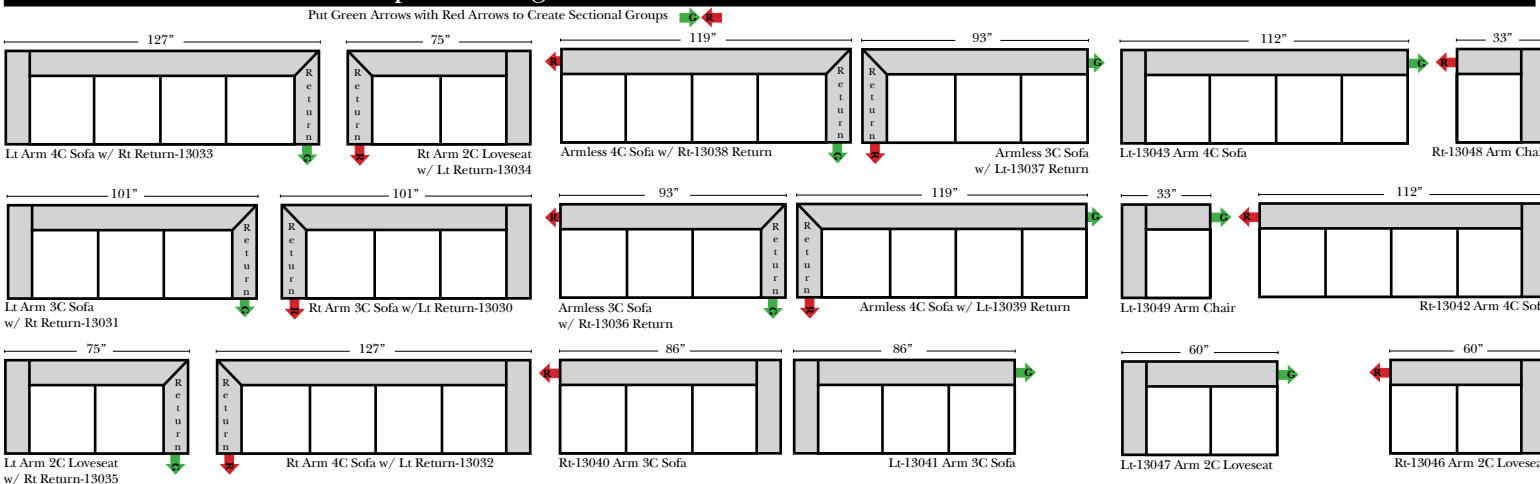

Options: (Additional Charges Apply)

- Down Seats & Down Backs
- Upholstered Swivel Base(2 arm Chair Only)

Sleeper Options: (Additional Charges Apply)

- Queen Sleeper available w/Standard Mattress
- Twin Sleeper available w/Standard Mattress
- 5" Memory Foam Mattress: Queen / Twin
- Air Dream Coil Mattress: Queen Only - (No Twin)
- Hideaway Air Mattress: Queen Only (Shipped in a Separate Box)

L-Shape / 90 Degree Sectional

(All 4 seat items ship as one piece if stationary, two pieces if motion installed)

Note:

All Dimensions are approximate, if accuracy is crucial, please contact us for validation of the dimensions shown. However, a 1" to 2" variance can still apply due to foam and upholstery.