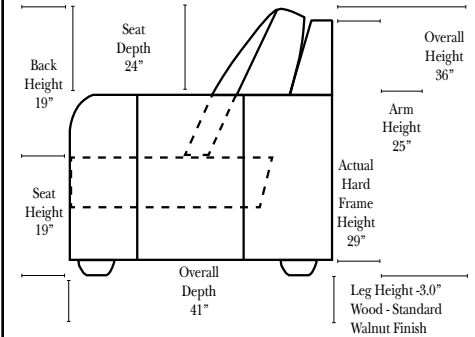

2-Piece Curve Sectional

Standard & Options

Standard:

- Available in Full & Top Grain Leathers
- Available in Luxury Fabrics
- All Hardwood Frames
- Wood Leg Finish (Standard is Walnut)

Options: (No Additional Charge)

- No. 33 Firm Foam
- Wood Leg Finish (Available in Cherry, Chocolate, Espresso, Honey Oak, & Shadow)
- Arm Pillows (will be included, ONLY when a style is ordered with fabric seat AND back cushions)

Options: (Additional Charges Apply)

- Down Seats & Down Backs
- Upholstered Swivel Base(2 arm Chair Only)

Sleeper Options: (Additional Charges Apply)

- Queen Sleeper available w/Standard Mattress
- Twin Sleeper available w/Standard Mattress
- 5" Memory Foam Mattress: Queen / Twin
- Air Dream Coil Mattress: Queen Only - (No Twin)
- Hideaway Air Mattress: Queen Only (Shipped in a Separate Box)