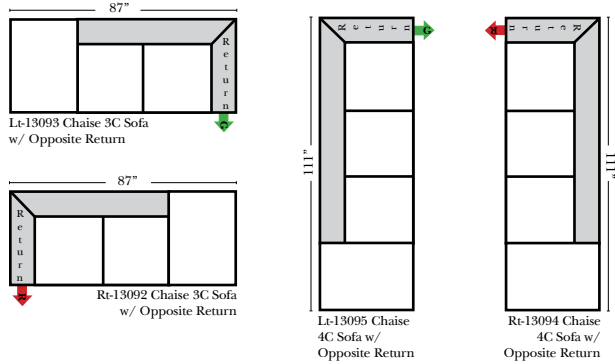

Bumper / Return Chaise & Conversation Sofas

Put Green Arrows with Red Arrows to Create Sectional Groups
Put Orange Arrows with Tan Arrows to Create Sectional Groups