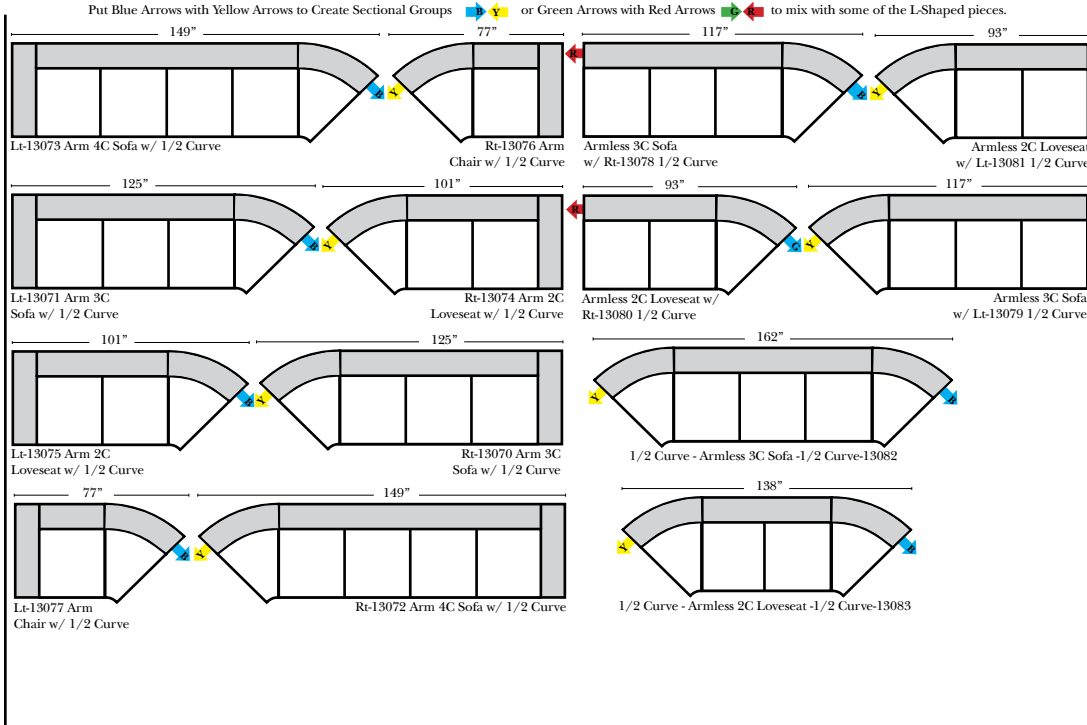

2-Piece Curve Sectional

Standard & Options

Standard:

- Available in Full & Top Grain Leathers
- Available in Luxury Fabrics
- All Hardwood Frames
- Wood Leg Finish (Standard is Walnut)

Options: (No Additional Charge)

- No. 33 Firm Foam
- Wood Leg Finish (Available in Cherry, Chocolate, Espresso, Honey Oak, & Shadow)
- Arm Pillows (will be included, ONLY when a style is ordered with fabric seat AND back cushions)

Options: (Additional Charges Apply)

- Down Seats & Down Backs
- Upholstered Swivel Base(2 arm Chair Only)

Sleeper Options: (Additional Charges Apply)

- Queen Sleeper available w/Standard Mattress
- Twin Sleeper available w/Standard Mattress
- 5" Memory Foam Mattress: Queen / Twin
- Air Dream Coil Mattress: Queen Only - (No Twin)
- Hideaway Air Mattress: Queen Only (Shipped in a Separate Box)