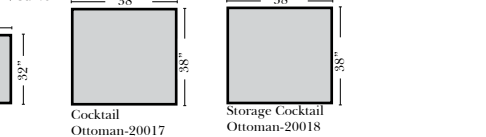

Sleepers (Cont.)

Standard / Ottomans / Armless

2-Piece Curve Sectional

Standard & Options

Standard:

- Available in Full & Top Grain Leathers
- Available in Luxury Fabrics
- All Hardwood Frames
- Wood Leg Finish (Standard is Walnut)