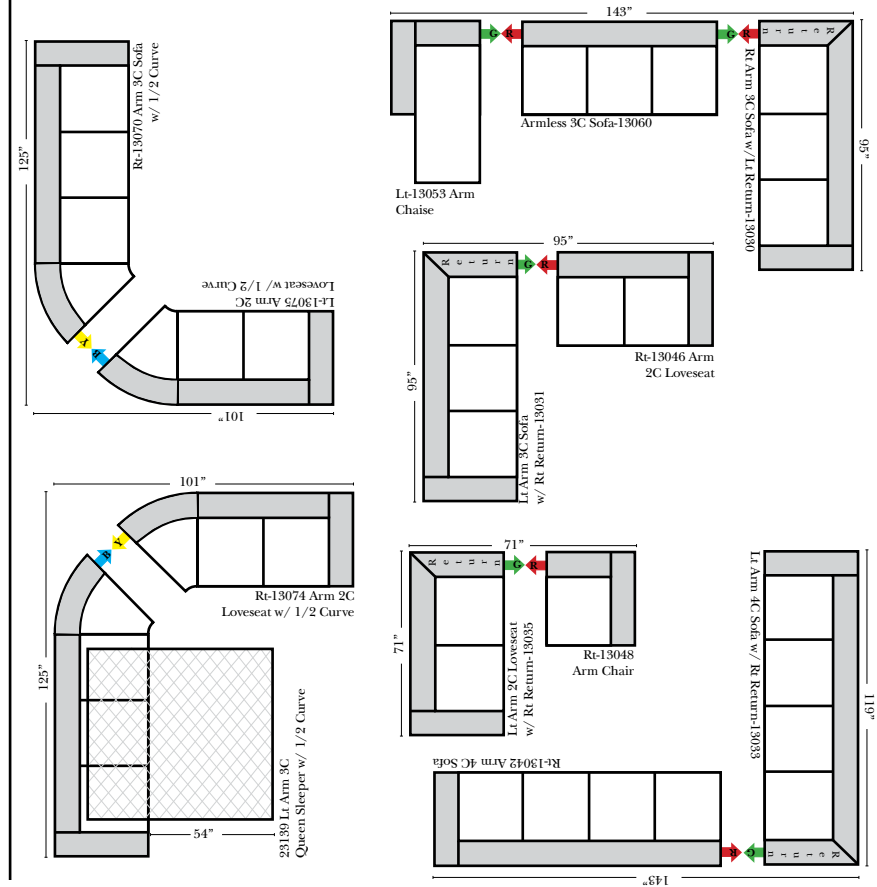

Suggested Configurations

v.05.10.18

The Suggested Configurations below are only a sample of what the imagination can create, please enjoy creating the configuration that fits your lifestyle, using the ideas below and from the items on the opposite page.