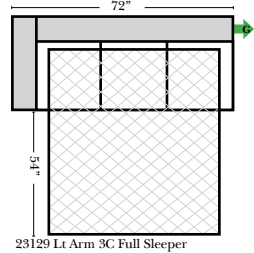

Sleepers

Put Green Arrows with Red Arrows to Create Sectional Groups
Put Blue Arrows with Yellow Arrows to Create Sectional Groups