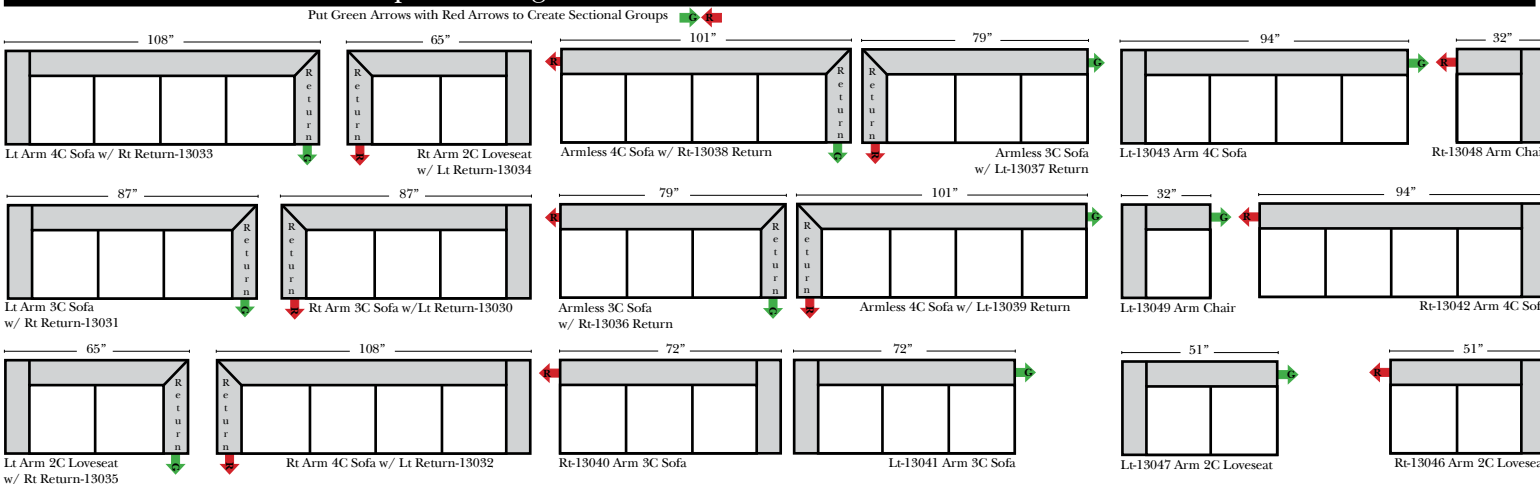

Options: (Additional Charges Apply)

- Down Seats & Down Backs
- Upholstered Swivel Base(2 arm Chair Only)

Sleeper Options: (Additional Charges Apply)

- Full Sleeper available w/Standard Mattress
- 5" Memory Foam Mattress: Full
- Air Dream Coil Mattress: Full Only

L-Shape / 90 Degree Sectional

(All 4 seat items ship as one piece if stationary, two pieces if motion installed)

Note:

All Dimensions are approximate, if accuracy is crucial, please contact us for validation of the dimensions shown. However, a 1" to 2" variance can still apply due to foam and upholstery.