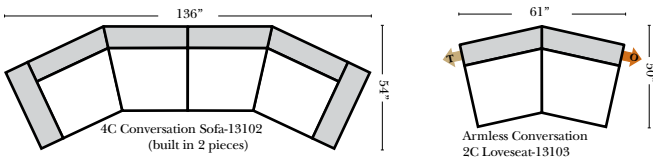

Bumper / Return Chaise & Conversation Sofas

Put Green Arrows with Red Arrows to Create Sectional Groups
Put Orange Arrows with Tan Arrows to Create Sectional Groups