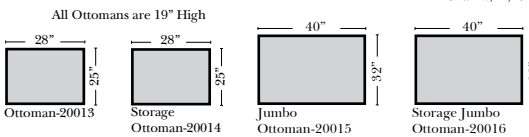

Standard / Ottomans / Armless