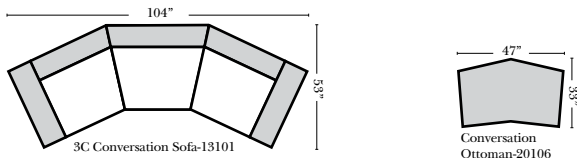

Bumper / Return Chaise & Conversation Sofas

Put Green Arrows with Red Arrows to Create Sectional Groups
Put Orange Arrows with Tan Arrows to Create Sectional Groups