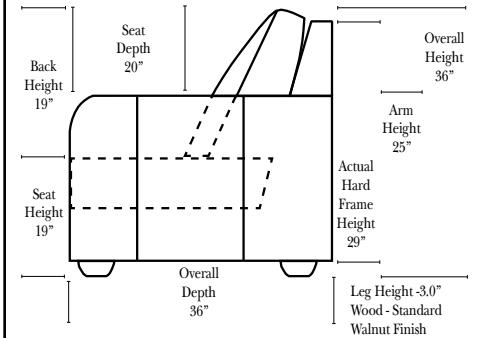

2-Piece Curve Sectional

Standard & Options

Standard:

- Available in Full & Top Grain Leathers
- Available in Luxury Fabrics
- All Hardwood Frames
- Wood Leg Finish (Standard is Walnut)

Options: (No Additional Charge)

- No. 33 Firm Foam
- Wood Leg Finish (Available in Cherry, Chocolate, Espresso, Honey Oak, & Shadow)
- Arm Pillows (will be included, ONLY when a style is ordered with fabric seat AND back cushions)

Options: (Additional Charges Apply)

- Down Seats & Down Backs
- Upholstered Swivel Base(2 arm Chair Only)

Sleeper Options: (Additional Charges Apply)

- Full Sleeper available w/Standard Mattress
- 5" Memory Foam Mattress: Full
- Air Dream Coil Mattress: Full Only