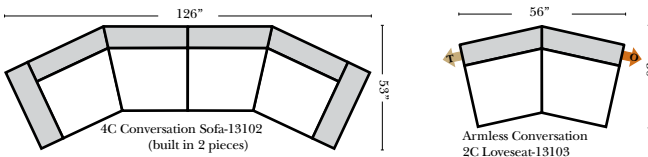

Bumper / Return Chaise & Conversation Sofas

Put Green Arrows with Red Arrows to Create Sectional Groups
Put Orange Arrows with Tan Arrows to Create Sectional Groups