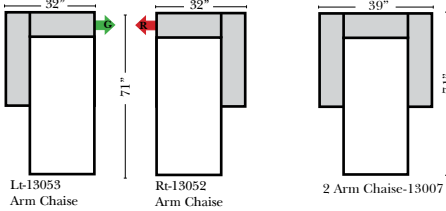

Bumper / Return Chaise & Conversation Sofas

Put Green Arrows with Red Arrows to Create Sectional Groups
Put Orange Arrows with Tan Arrows to Create Sectional Groups