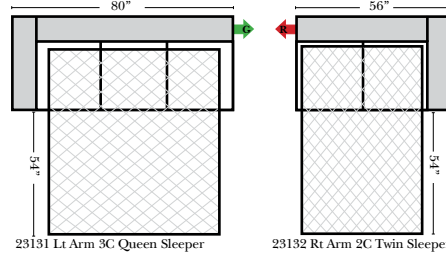

Sleepers

Put Green Arrows with Red Arrows to Create Sectional Groups
Put Blue Arrows with Yellow Arrows to Create Sectional Groups