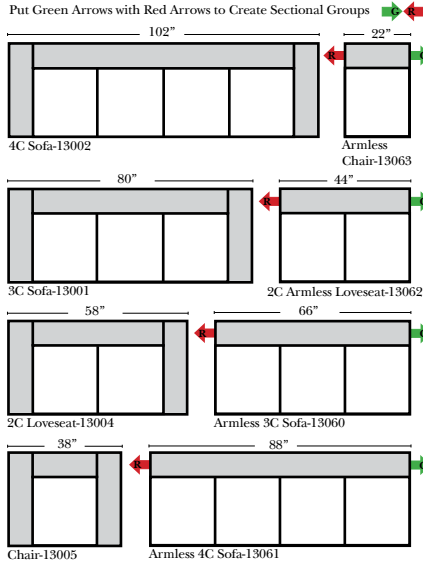

Standard / Ottomans / Armless