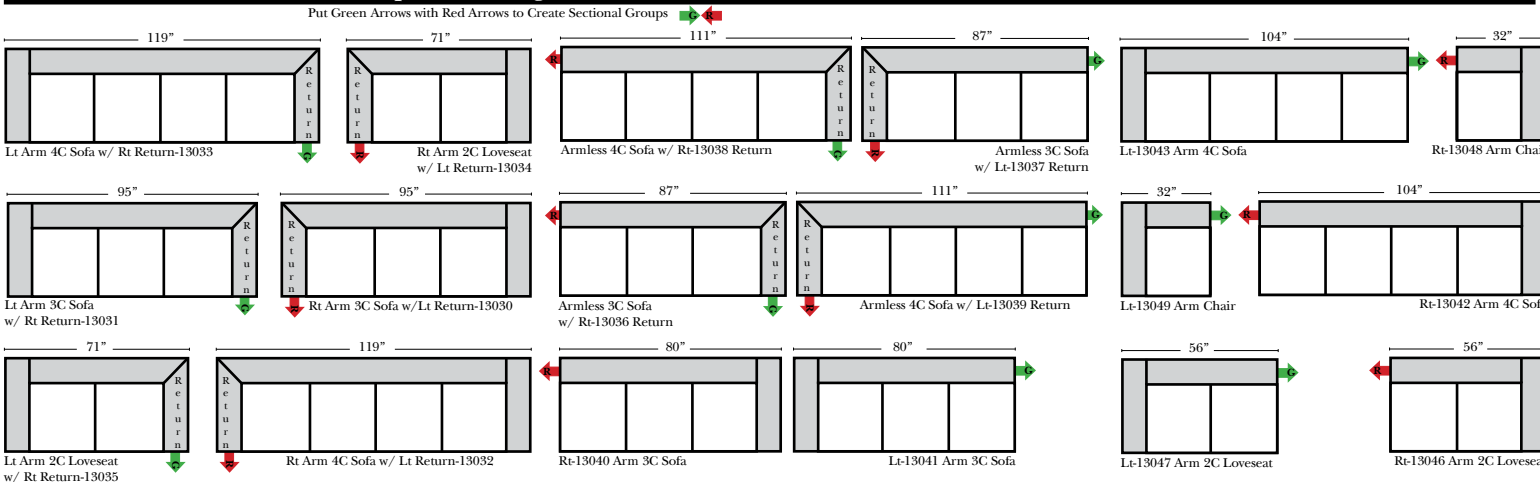

Options: (Additional Charges Apply)

- Down Seats & Down Backs
- Upholstered Swivel Base(2 arm Chair Only)

Sleeper Options: (Additional Charges Apply)

- Queen Sleeper available w/Standard Mattress
- Twin Sleeper available w/Standard Mattress
- 5" Memory Foam Mattress: Queen / Twin
- Air Dream Coil Mattress: Queen Only - (No Twin)
- Hideaway Air Mattress: Queen Only (Shipped in a Separate Box)

L-Shape / 90 Degree Sectional

(All 4 seat items ship as one piece if stationary, two pieces if motion installed)

Note:

All Dimensions are approximate, if accuracy is crucial, please contact us for validation of the dimensions shown. However, a 1" to 2" variance can still apply due to foam and upholstery.