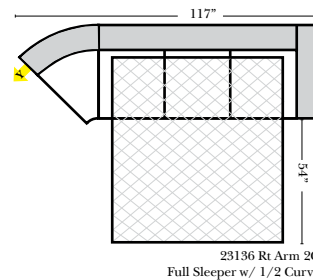

Sleepers

Put Green Arrows with Red Arrows to Create Sectional Groups
Put Blue Arrows with Yellow Arrows to Create Sectional Groups