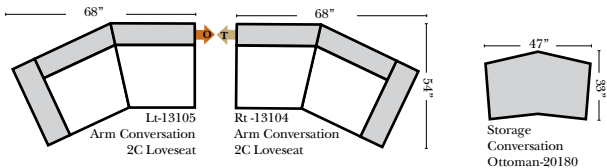

Bumper / Return Chaise & Conversation Sofas

Put Green Arrows with Red Arrows to Create Sectional Groups
Put Orange Arrows with Tan Arrows to Create Sectional Groups