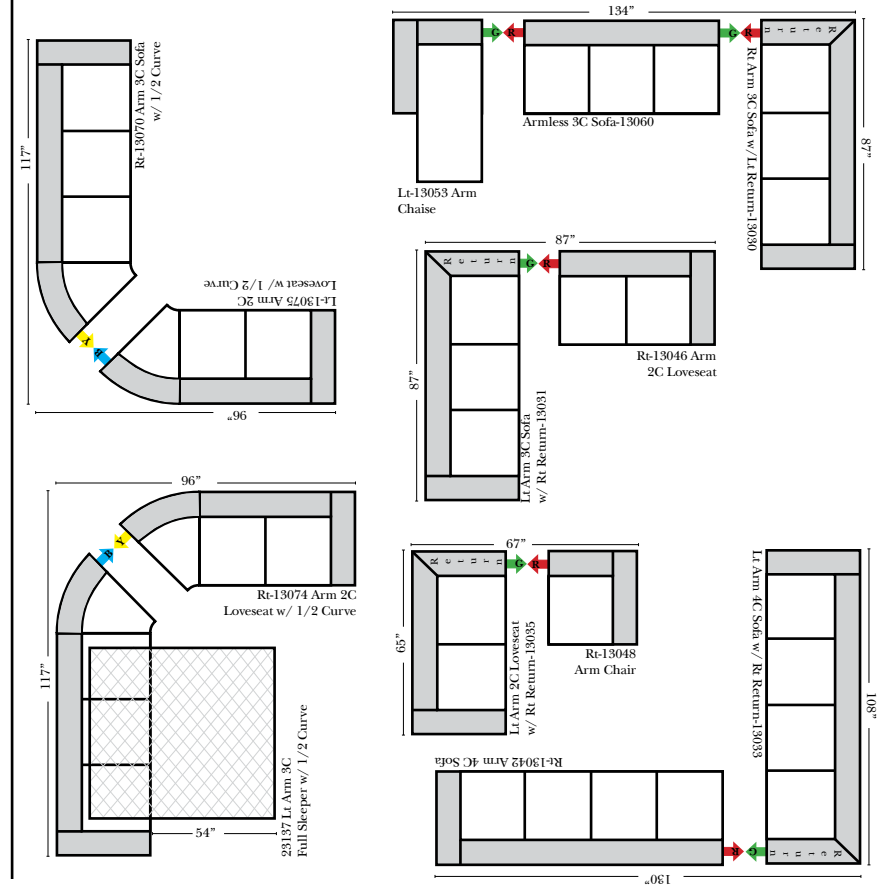

Suggested Configurations

v.05.10.18

The Suggested Configurations below are only a sample of what the imagination can create, please enjoy creating the configuration that fits your lifestyle, using the ideas below and from the items on the opposite page.