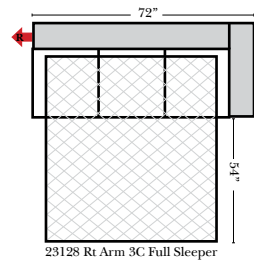

Sleepers

Put Green Arrows with Red Arrows to Create Sectional Groups
Put Blue Arrows with Yellow Arrows to Create Sectional Groups