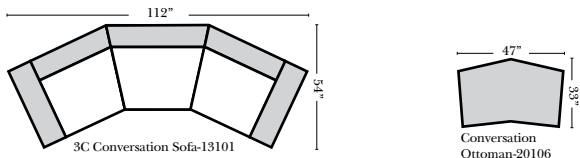

Bumper / Return Chaise & Conversation Sofas

Put Green Arrows with Red Arrows to Create Sectional Groups
Put Orange Arrows with Tan Arrows to Create Sectional Groups