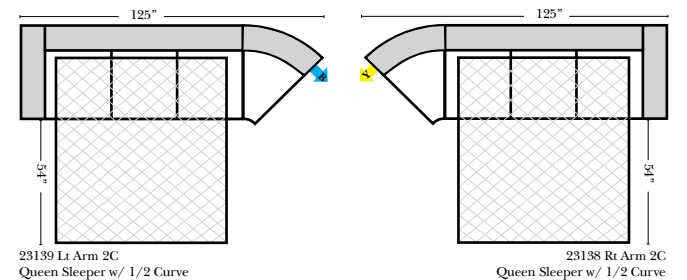

Sleepers (Cont.)