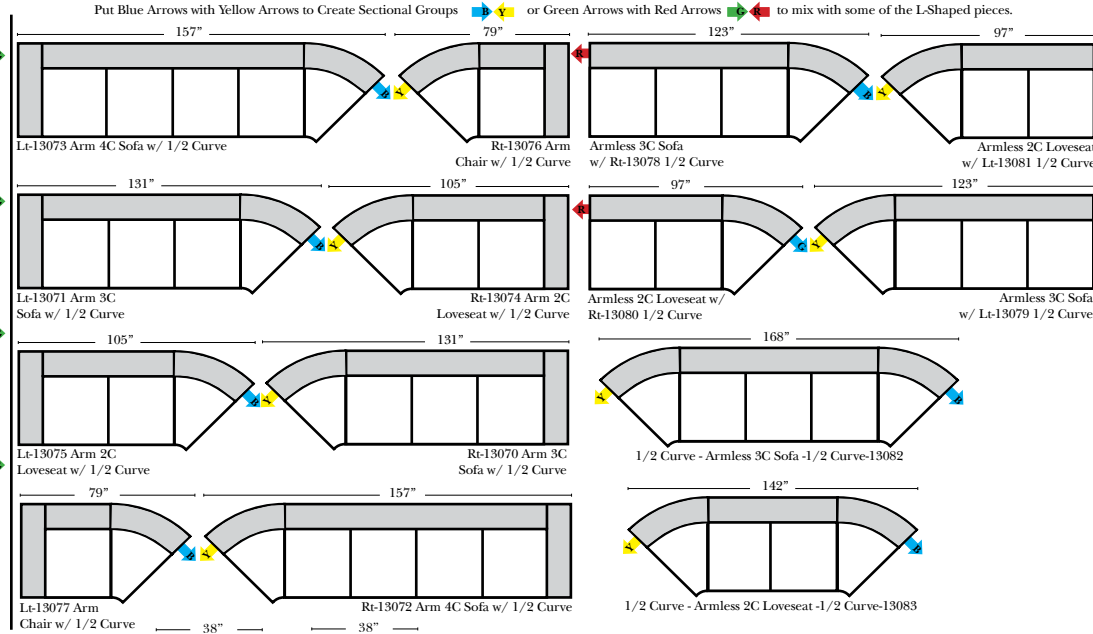

2-Piece Curve Sectional

Standard & Options

Standard:

- Available in Full & Top Grain Leathers
- Available in Luxury Fabrics
- All Hardwood Frames
- Wood Leg Finish (Standard is Walnut)

Options: (No Additional Charge)

- No. 33 Firm Foam
- Wood Leg Finish (Available in Cherry, Chocolate, Espresso, Honey Oak, & Shadow)
- Arm Pillows (will be included, ONLY when a style is ordered with fabric seat AND back cushions)

Options: (Additional Charges Apply)

- Down Seats & Down Backs
- Upholstered Swivel Base(2 arm Chair Only)

Sleeper Options: (Additional Charges Apply)

- Queen Sleeper available w/Standard Mattress
- Twin Sleeper available w/Standard Mattress
- 5" Memory Foam Mattress: Queen / Twin
- Air Dream Coil Mattress: Queen Only - (No Twin)
- Hideaway Air Mattress: Queen Only (Shipped in a Separate Box)