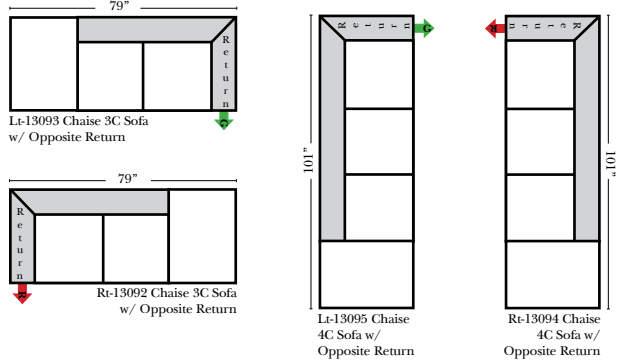

Bumper / Return Chaise & Conversation Sofas

Put Green Arrows with Red Arrows to Create Sectional Groups
Put Orange Arrows with Tan Arrows to Create Sectional Groups