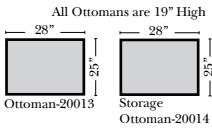

Standard / Ottomans / Armless