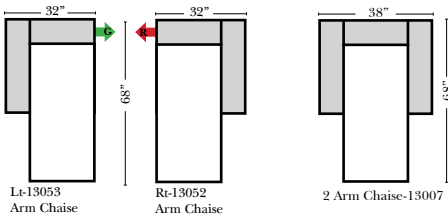

Bumper / Return Chaise & Conversation Sofas

Put Green Arrows with Red Arrows to Create Sectional Groups
Put Orange Arrows with Tan Arrows to Create Sectional Groups