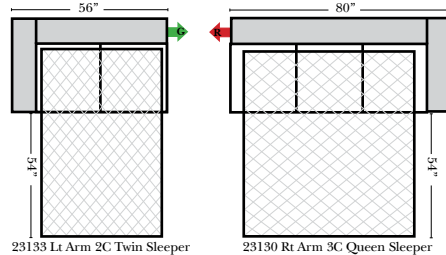

Sleepers

Put Green Arrows with Red Arrows to Create Sectional Groups
Put Blue Arrows with Yellow Arrows to Create Sectional Groups