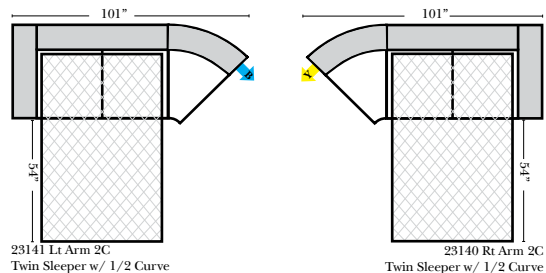

Sleepers

Put Green Arrows with Red Arrows to Create Sectional Groups
Put Blue Arrows with Yellow Arrows to Create Sectional Groups