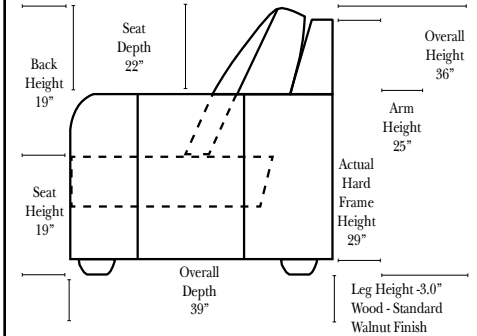

2-Piece Curve Sectional

Standard & Options

Standard:

- Available in Full & Top Grain Leathers
- Available in Luxury Fabrics
- All Hardwood Frames
- Wood Leg Finish (Standard is Walnut)

Options: (No Additional Charge)

- No. 33 Firm Foam
- Wood Leg Finish (Available in Cherry, Chocolate, Espresso, Honey Oak, & Shadow)
- Arm Pillows (will be included, ONLY when a style is ordered with fabric seat AND back cushions)

Options: (Additional Charges Apply)

- Down Seats & Down Backs
- Upholstered Swivel Base(2 arm Chair Only)

Sleeper Options: (Additional Charges Apply)

- Queen Sleeper available w/Standard Mattress
- Twin Sleeper available w/Standard Mattress
- 5" Memory Foam Mattress: Queen / Twin
- Air Dream Coil Mattress: Queen Only - (No Twin)
- Hideaway Air Mattress: Queen Only (Shipped in a Separate Box)