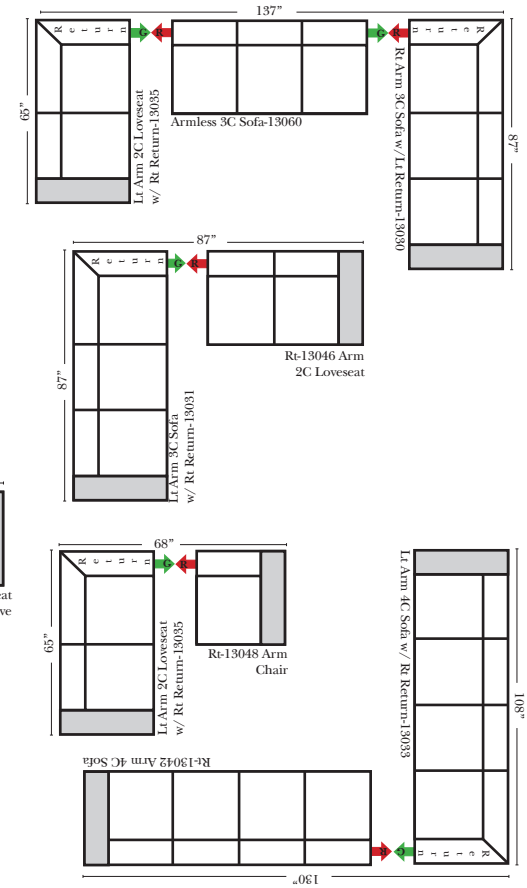

Suggested Configurations

v.03.15.21

The Suggested Configurations below are only a sample of what the imagination can create, please enjoy creating the configuration that fits your lifestyle, using the ideas below and from the items on the opposite page.