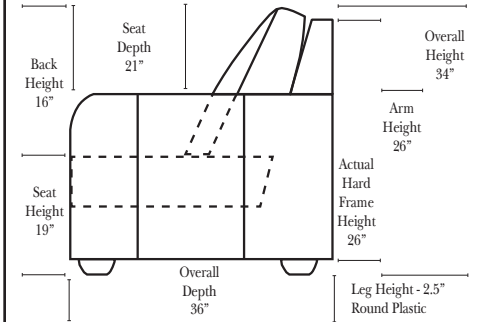

## Standard & Armless (All 4 seat items ship as one piece if stationary, two pieces if motion installed)

## L-Shape / 90 Degree Sectional

(All 4 seat items ship as one piece if stationary, two pieces if motion installed)

### Note:

All Dimensions are approximate, if accuracy is crucial, please contact us for validation of the dimensions shown. However, a 1" to 2" variance can still apply due to foam and upholstery.