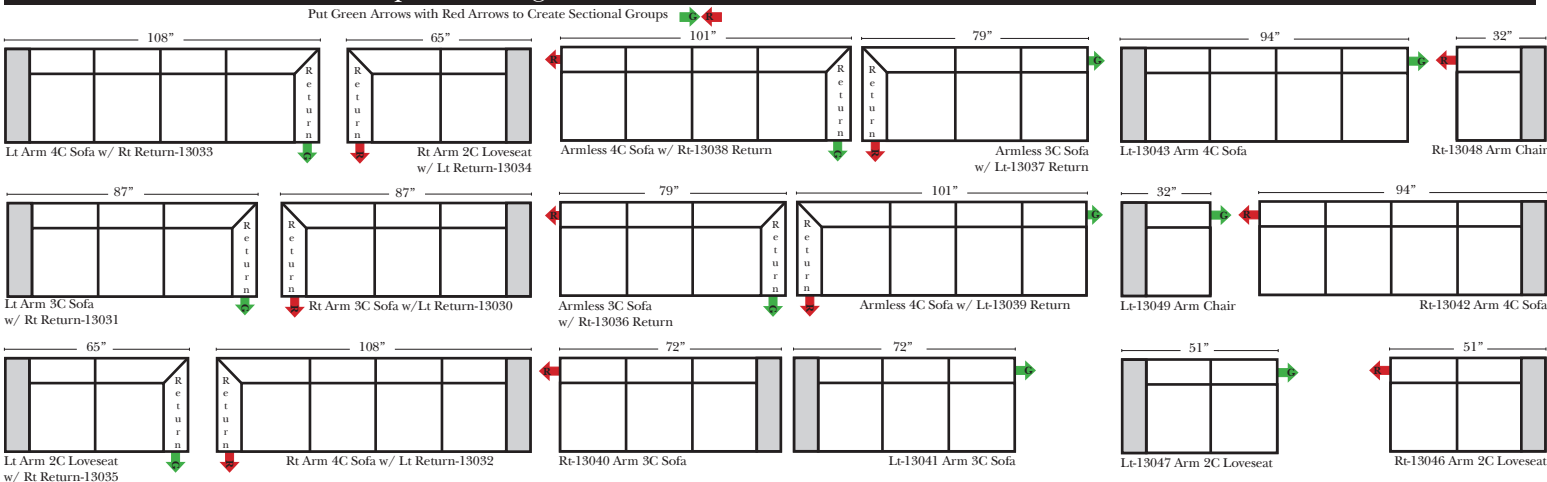

#### Options:

- Down Seats (additional Charge)
- No. 33 Firm Foam

#### Sleeper Options: (All the below options are at additional charges)

- Full Sleeper available w/Standard Mattress
- Deluxe Innerspring Mattress: Full
- Air Dream Coil Mattress: Full Only

## L-Shape / 90 Degree Sectional

(All 4 seat items ship as one piece if stationary, two pieces if motion installed)

### Note:

All Dimensions are approximate, if accuracy is crucial, please contact us for validation of the dimensions shown. However, a 1" to 2" variance can still apply due to foam and upholstery.