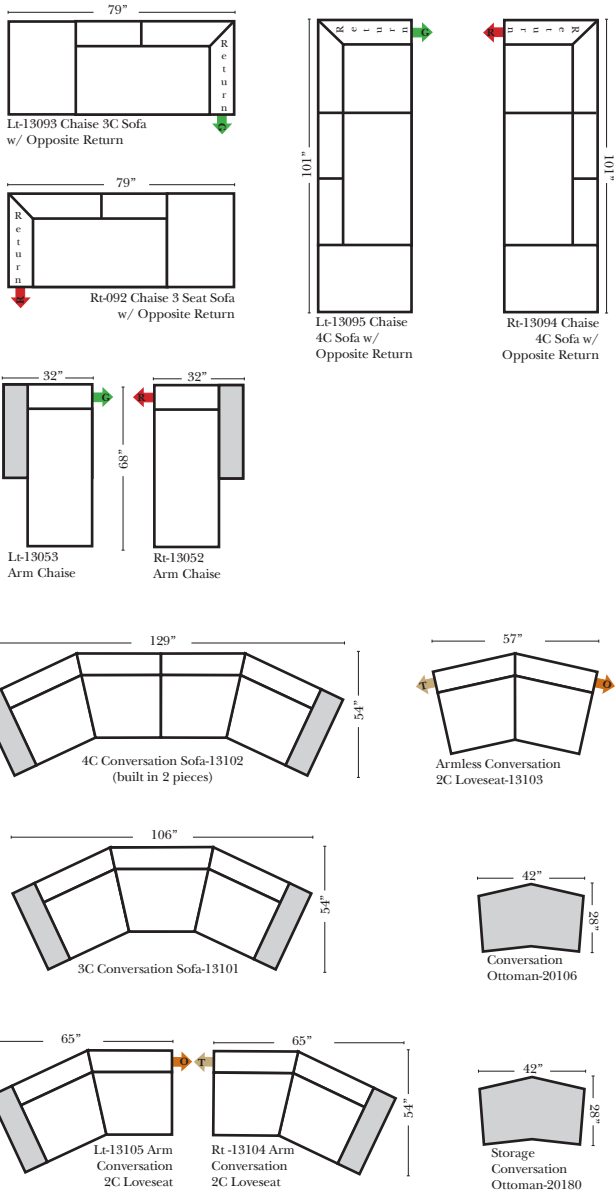

Chaise & Conversation Sectionals

Put Green Arrows with Red Arrows to Create Sectional Groups
Put Orange Arrows with Tan Arrows to Create Sectional Groups