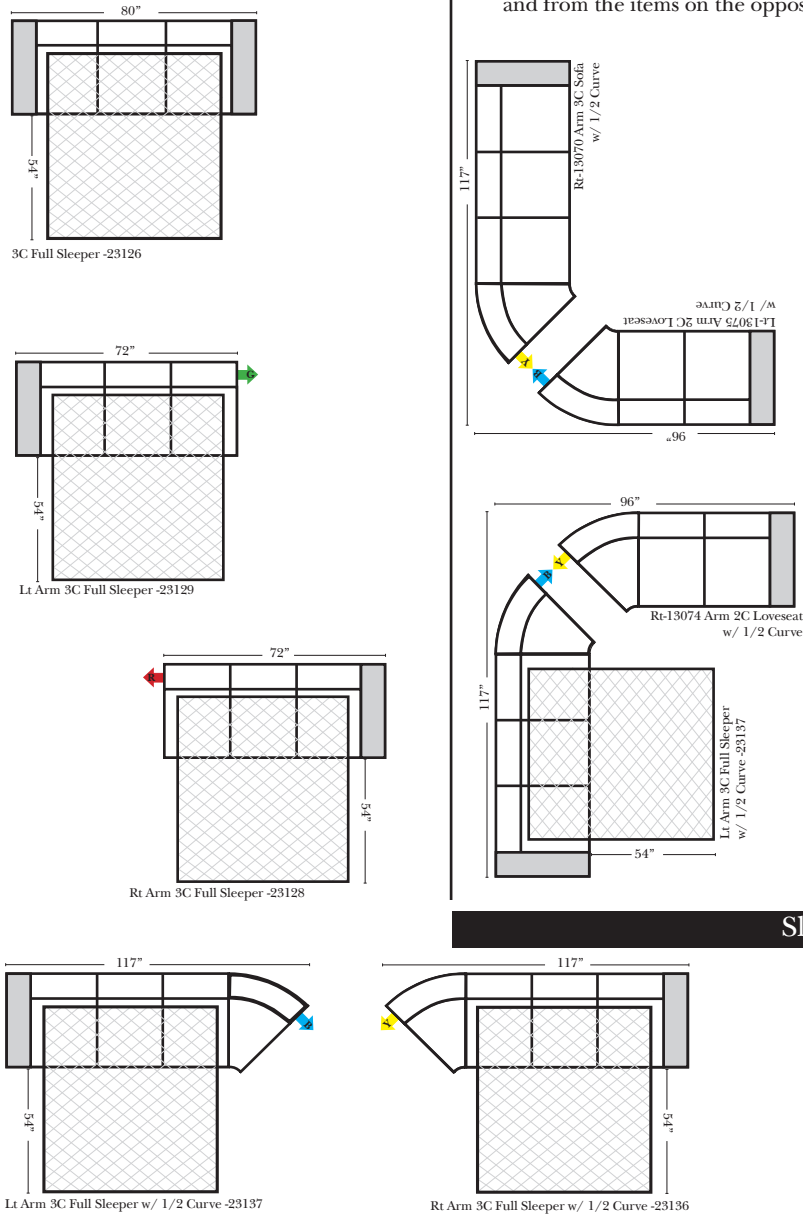

Sleepers

Put Green Arrows with Red Arrows to Create Sectional Groups
Put Blue Arrows with Yellow Arrows to Create Sectional Groups