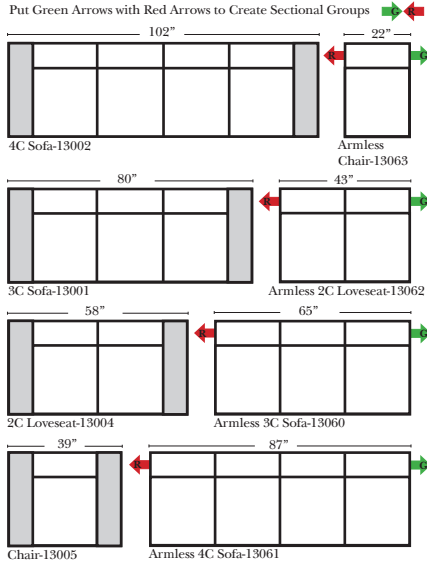

## Standard & Armless (All 4 seat items ship as one piece if stationary, two pieces if motion installed)

## L-Shape / 90 Degree Sectional

(All 4 seat items ship as one piece if stationary, two pieces if motion installed)

### Note:

All Dimensions are approximate, if accuracy is crucial, please contact us for validation of the dimensions shown. However, a 1" to 2" variance can still apply due to foam and upholstery.