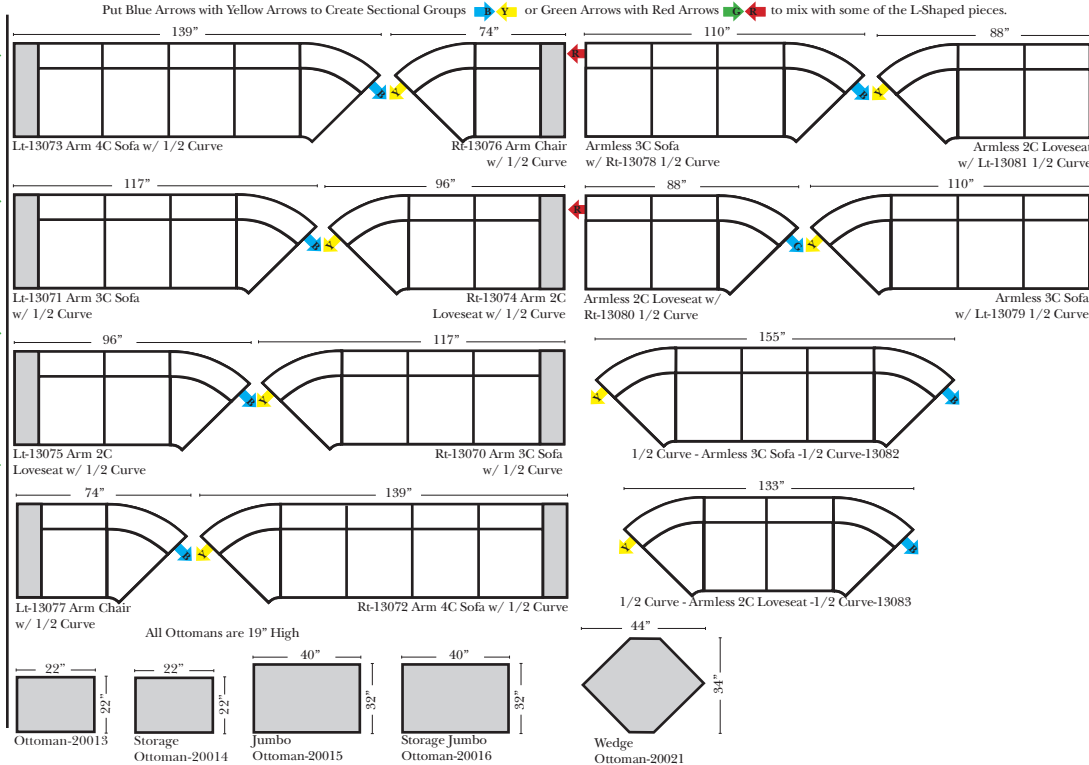

## Standard & Armless (All 4 seat items ship as one piece if stationary, two pieces if motion installed)

## L-Shape / 90 Degree Sectional

(All 4 seat items ship as one piece if stationary, two pieces if motion installed)

### Note:

All Dimensions are approximate, if accuracy is crucial, please contact us for validation of the dimensions shown. However, a 1" to 2" variance can still apply due to foam and upholstery.