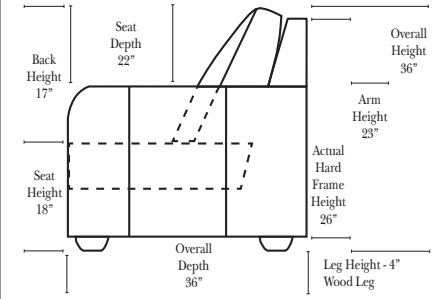

Bumper Chaise or Return Chaise