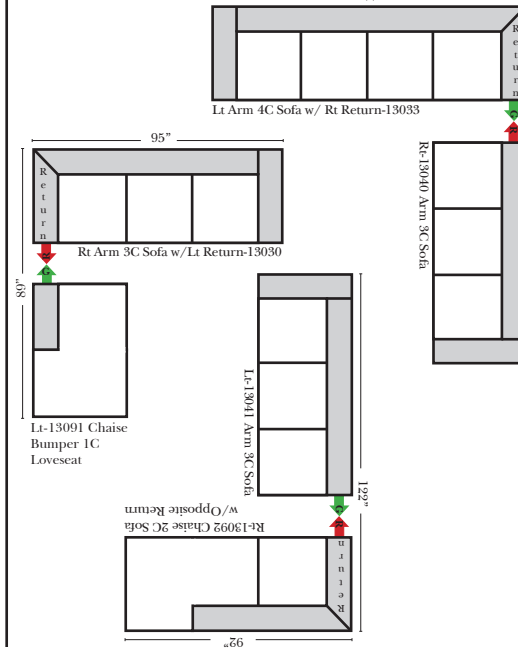

Suggested Configurations

The Suggested Configurations below are only a sample of what the imagination can create, please enjoy creating the configuration that fits your lifestyle, using the ideas below and from the items on the opposite page.

90 Degree / L-Shape Sectional

Put Green Arrows with Red Arrows to Create Sectional Groups

- Options that have Additional Charges:**
- Down Seats & Down Backs (additional Charge)

Sleeper Options: (N/A on this style)

Note:

All Dimensions are approximate, if accuracy is crucial, please contact us for validation of the dimensions shown. However, a 1" to 2" variance can still apply due to foam and upholstery.