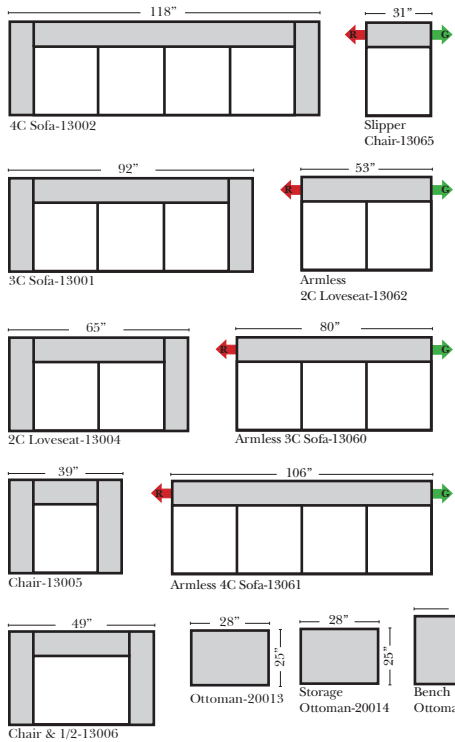

Standard / Armless / Ottomans

Bumper Chaise or Return Chaise

Feature & Options

- Standard:**
- Available in Full & Top Grain Leathers
 - Available in Luxury Fabrics
 - All Hardwood Frames
 - Wood Leg - Walnut Finish - Standard
 - Nail Heads
- Options Available with No Additional Charge:**
- No. 33 Firm Foam
 - Contrast Stitching - Natural Color Only - N/C
 - Wood Leg Finishes: Cherry, Chocolate, Espresso, Honey Oak, Shadow

90 Degree / L-Shape Sectional

Put Green Arrows with Red Arrows to Create Sectional Groups

- Options that have Additional Charges:**
- Down Seats & Down Backs (additional Charge)

Sleeper Options: (N/A on this style)

Note:

All Dimensions are approximate, if accuracy is crucial, please contact us for validation of the dimensions shown. However, a 1" to 2" variance can still apply due to foam and upholstery.