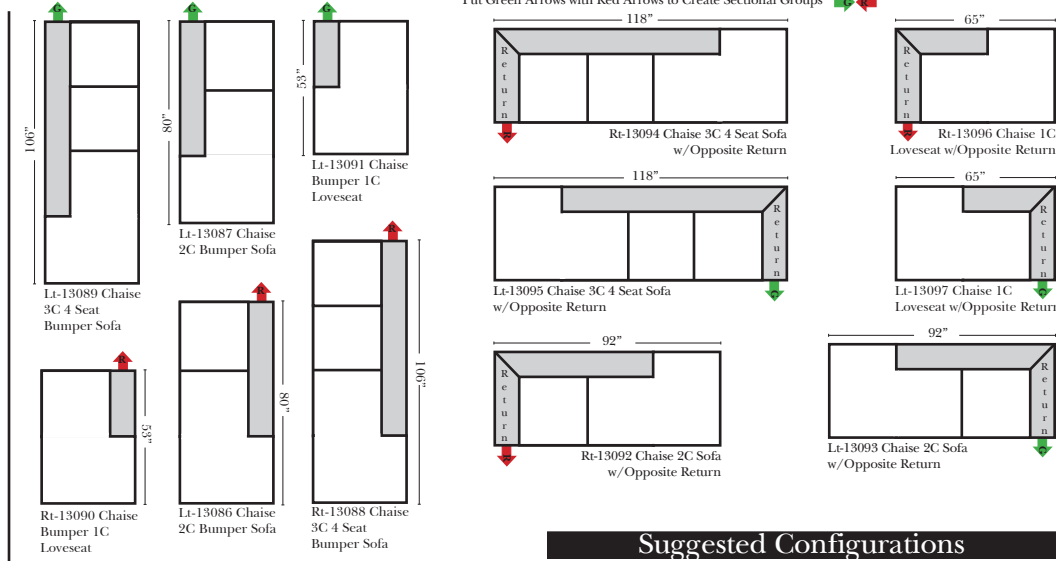

Standard / Armless / Ottomans

Bumper Chaise or Return Chaise

Feature & Options

- Standard:**
- Available in Full & Top Grain Leathers
 - Available in Luxury Fabrics
 - All Hardwood Frames
 - Wood Leg - Walnut Finish - Standard
 - Nail Heads
- Options Available with No Additional Charge:**
- No. 33 Firm Foam
 - Contrast Stitching - Natural Color Only - N/C
 - Wood Leg Finishes: Cherry, Chocolate, Espresso, Honey Oak, Shadow

Suggested Configurations

The Suggested Configurations below are only a sample of what the imagination can create, please enjoy creating the configuration that fits your lifestyle, using the ideas below and from the items on the opposite page.

90 Degree / L-Shape Sectional

Put Green Arrows with Red Arrows to Create Sectional Groups

- Options that have Additional Charges:**
- Down Seats & Down Backs (additional Charge)

Sleeper Options: (N/A on this style)

Note:

All Dimensions are approximate, if accuracy is crucial, please contact us for validation of the dimensions shown. However, a 1" to 2" variance can still apply due to foam and upholstery.