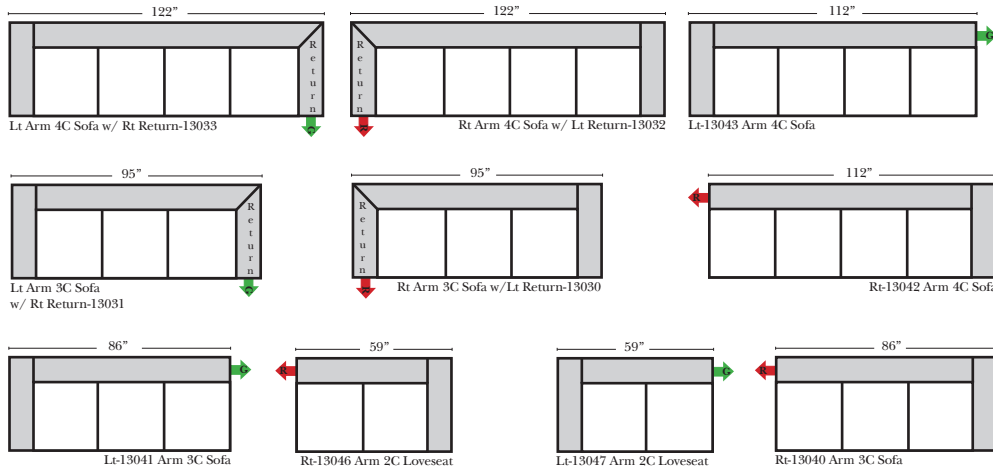

90 Degree / L-Shape Sectional

Put Green Arrows with Red Arrows to Create Sectional Groups

- Options that have Additional Charges:**
- Down Seats & Down Backs (additional Charge)

Sleeper Options: (N/A on this style)

Note:

All Dimensions are approximate, if accuracy is crucial, please contact us for validation of the dimensions shown. However, a 1" to 2" variance can still apply due to foam and upholstery.