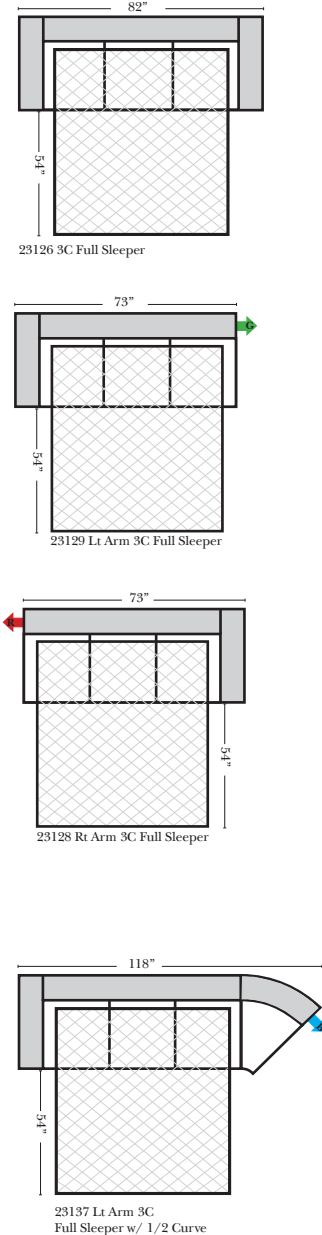

Sleepers

Put Green Arrows with Red Arrows to Create Sectional Groups
Put Blue Arrows with Yellow Arrows to Create Sectional Groups