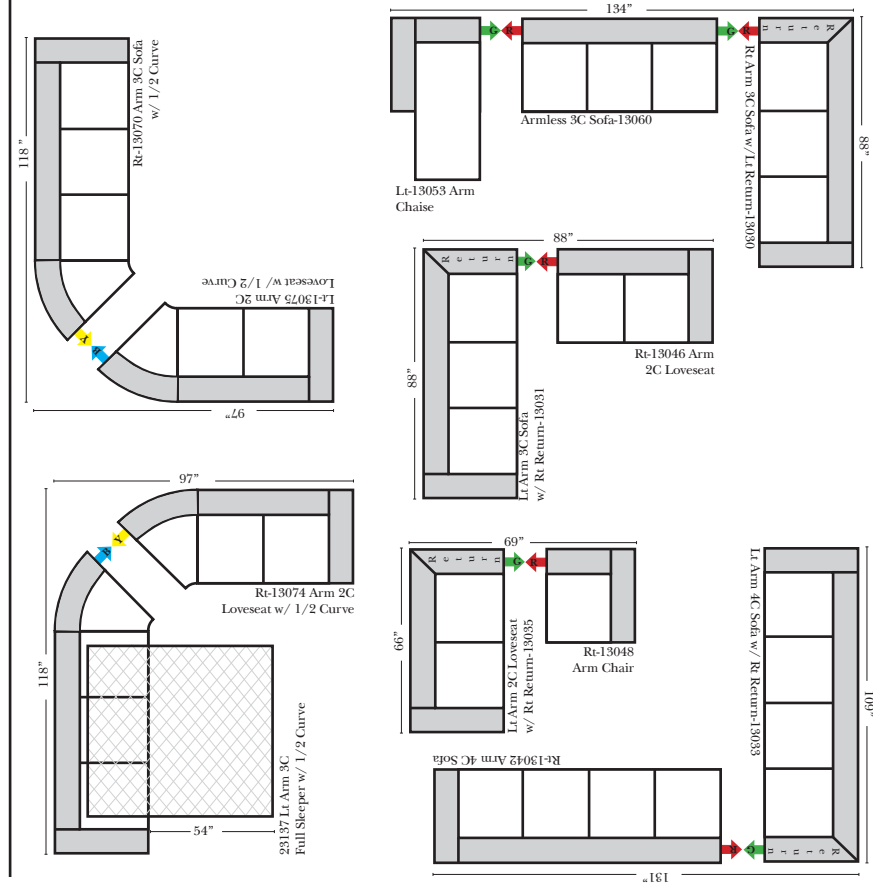

Suggested Configurations

v.11.24.13

The Suggested Configurations below are only a sample of what the imagination can create, please enjoy creating the configuration that fits your lifestyle, using the ideas below and from the items on the opposite page.