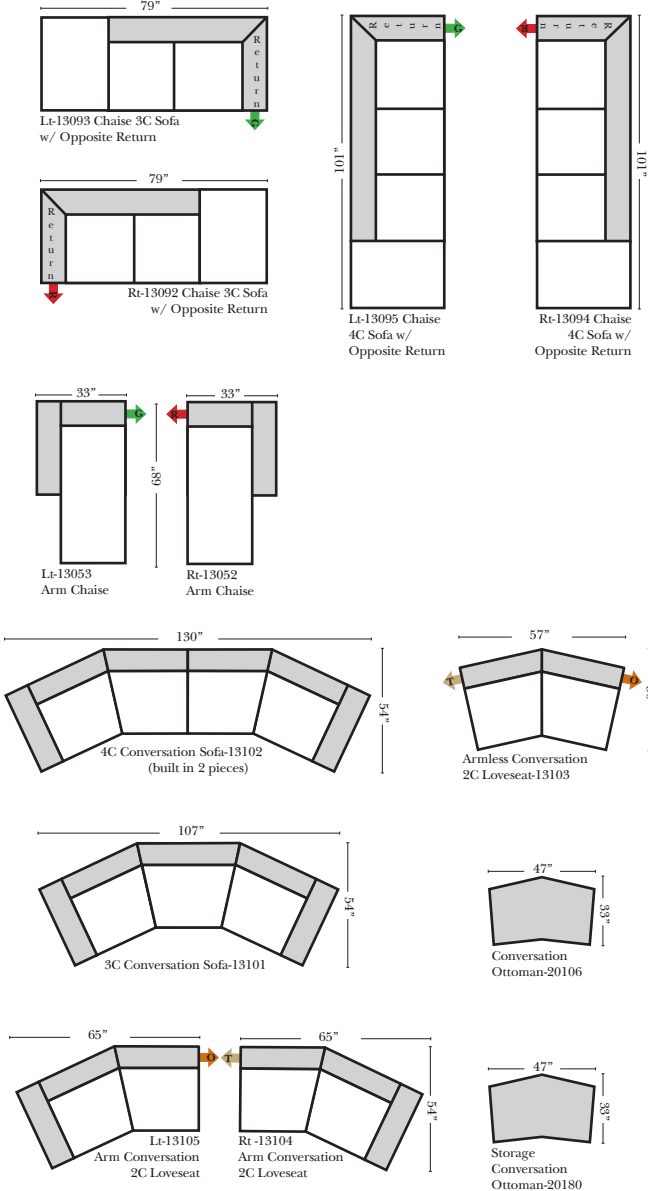

Bumper / Return Chaise & Conversation Sofas

Put Green Arrows with Red Arrows to Create Sectional Groups
Put Orange Arrows with Tan Arrows to Create Sectional Groups