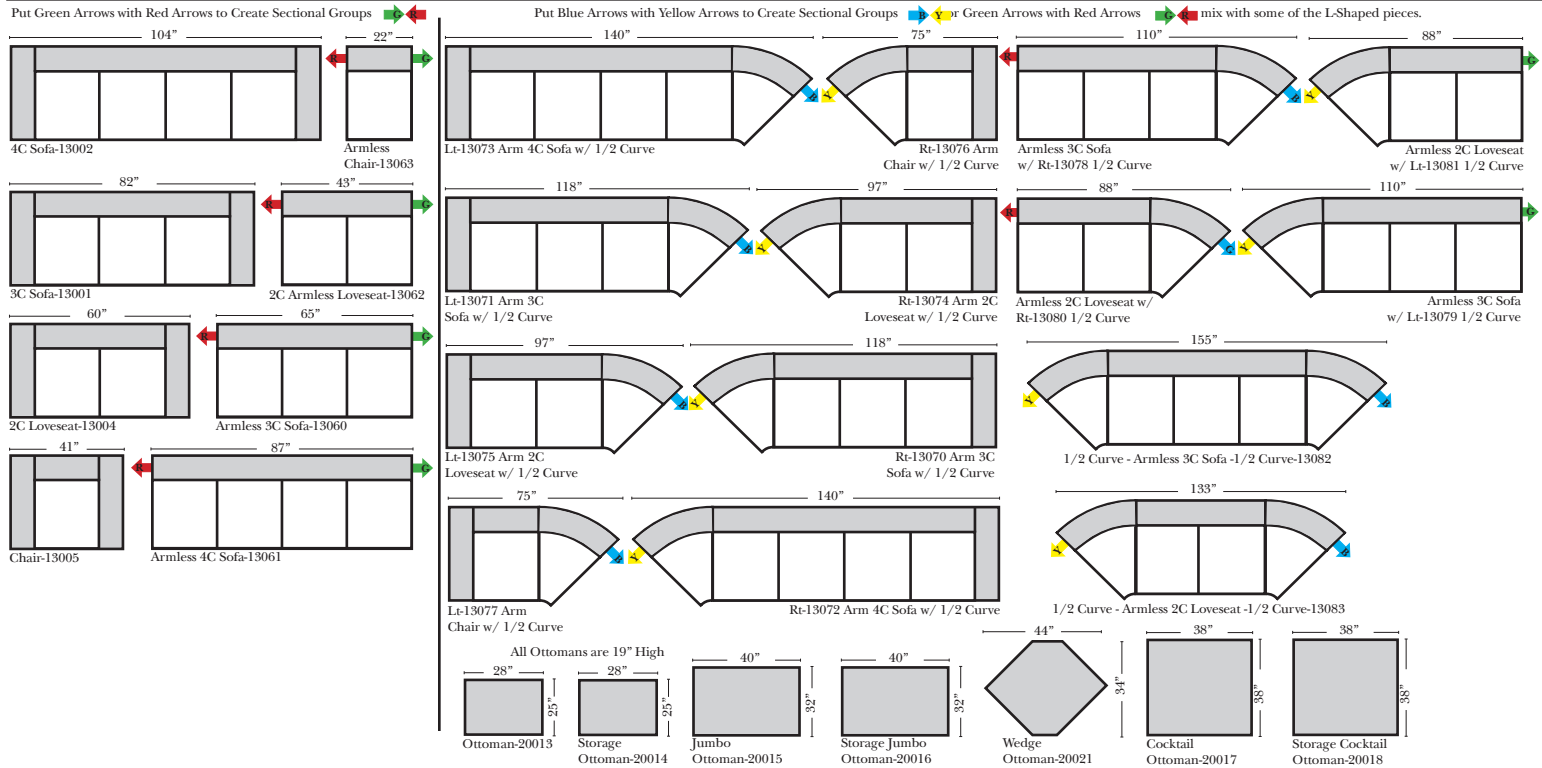

Standard / Ottomans / Armless **2-Piece Curve Sectional** **v.11.24.13**

Standard & options

- Standard:**
- Available in Full & Top Grain Leathers
 - Available in Luxury Fabrics
 - All Hardwood Frames
 - Nail Heads - Brass
 - Wood Leg Finish (Standard is Walnut)
- Options: (No Additional Charge)**
- No. 33 Firm Foam Cushions
 - Wood Leg Finish(Available in Cherry, Chocolate, Espresso, Honey Oak, & Shadow)

- Options: (additional Charge)**
- Down Seats & Down Backs
 - Upholstered Swivel Base(2 arm Chair Only)

- Sleeper Options: (additional charges apply)**
- Full Sleeper available w/Standard Mattress
 - Deluxe Innerspring Mattress: Full Size
 - Air Dream Coil Mattress: Full Size

L-Shape / 90 Degree Sectional (All 4 seat items ship as one piece if stationary, two pieces if motion installed)

Note:
All Dimensions are approximate, if accuracy is crucial, please contact us for validation of the dimensions shown. However, a 1" to 2" variance can still apply due to foam and upholstery.

Bumper / Return Chaise & Conversation Sofas

Put Green Arrows with Red Arrows to Create Sectional Groups
Put Orange Arrows with Tan Arrows to Create Sectional Groups

Sleepers

Put Green Arrows with Red Arrows to Create Sectional Groups
Put Blue Arrows with Yellow Arrows to Create Sectional Groups