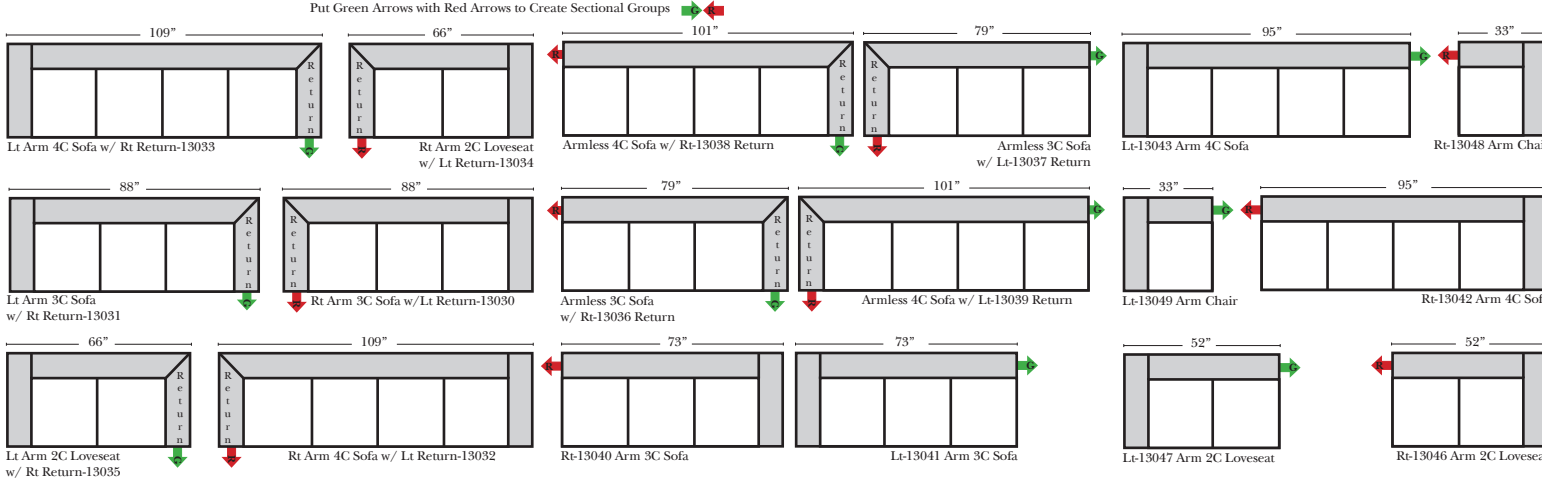

Standard / Ottomans / Armless **2-Piece Curve Sectional** **v.11.24.13**

Standard & options

- Standard:**
- Available in Full & Top Grain Leathers
 - Available in Luxury Fabrics
 - All Hardwood Frames
 - Nail Heads - Brass
 - Wood Leg Finish (Standard is Walnut)
- Options: (No Additional Charge)**
- No. 33 Firm Foam Cushions
 - Wood Leg Finish(Available in Cherry, Chocolate, Espresso, Honey Oak, & Shadow)

- Options: (additional Charge)**
- Down Seats & Down Backs
 - Upholstered Swivel Base(2 arm Chair Only)

- Sleeper Options: (additional charges apply)**
- Full Sleeper available w/Standard Mattress
 - Deluxe Innerspring Mattress: Full Size
 - Air Dream Coil Mattress: Full Size

L-Shape / 90 Degree Sectional (All 4 seat items ship as one piece if stationary, two pieces if motion installed)

Note:
All Dimensions are approximate, if accuracy is crucial, please contact us for validation of the dimensions shown. However, a 1" to 2" variance can still apply due to foam and upholstery.