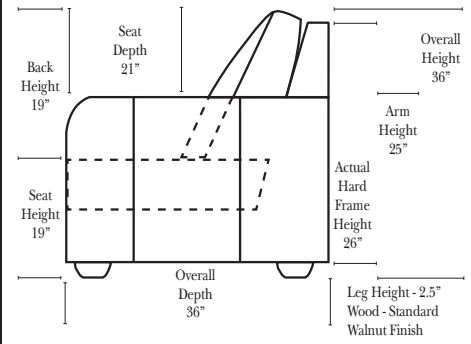

Standard / Ottomans / Armless **2-Piece Curve Sectional** **v.11.24.13**

Standard & options

- Standard:**
- Available in Full & Top Grain Leathers
 - Available in Luxury Fabrics
 - All Hardwood Frames
 - Nail Heads - Brass
 - Wood Leg Finish (Standard is Walnut)
- Options: (No Additional Charge)**
- No. 33 Firm Foam Cushions
 - Wood Leg Finish(Available in Cherry, Chocolate, Espresso, Honey Oak, & Shadow)

- Options: (additional Charge)**
- Down Seats & Down Backs
 - Upholstered Swivel Base(2 arm Chair Only)

- Sleeper Options: (additional charges apply)**
- Full Sleeper available w/Standard Mattress
 - Deluxe Innerspring Mattress: Full Size
 - Air Dream Coil Mattress: Full Size

L-Shape / 90 Degree Sectional (All 4 seat items ship as one piece if stationary, two pieces if motion installed)

Note:
All Dimensions are approximate, if accuracy is crucial, please contact us for validation of the dimensions shown. However, a 1" to 2" variance can still apply due to foam and upholstery.