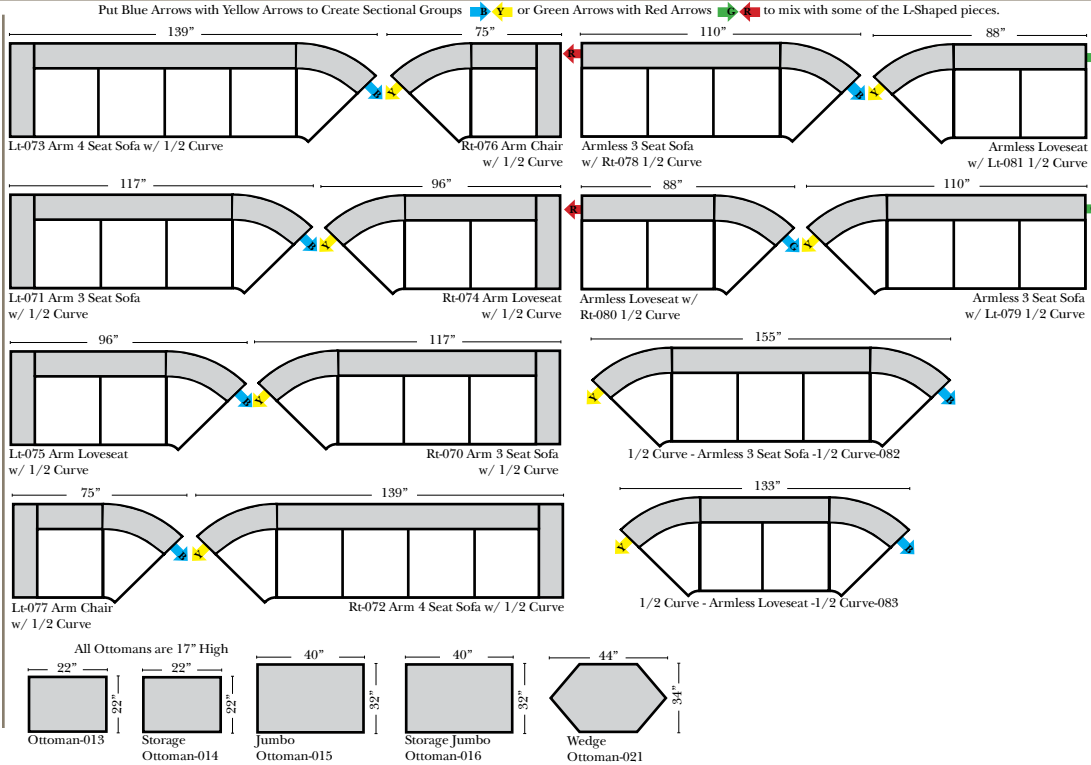

**Standard & Armless** (All 4 seat items ship as one piece if stationary, two pieces if motion installed)

**Features**

- Standard:**
- Available in Full & Top Grain Leathers
  - Available in Luxury Fabrics
  - All Hardwood Frames
- Options:**
- No. 33 Firm Foam
  - Upholstered Swivel Base (Additional Charge) (Available on 2 arm chair only)

- Sleeper Options:** (All the below options are at additional charges)
- Full Sleeper available w/ Standard Mattress
  - Deluxe Innerspring Mattress: Full
  - Air Dream Coil Mattress: Full Only

**L-Shape / 90 Degree Sectional**

(All 4 seat items ship as one piece if stationary, two pieces if motion installed)

**Note:**

All Dimensions are approximate, if accuracy is crucial, please contact us for validation of the dimensions shown. However, a 1" to 2" variance can still apply due to foam and upholstery.