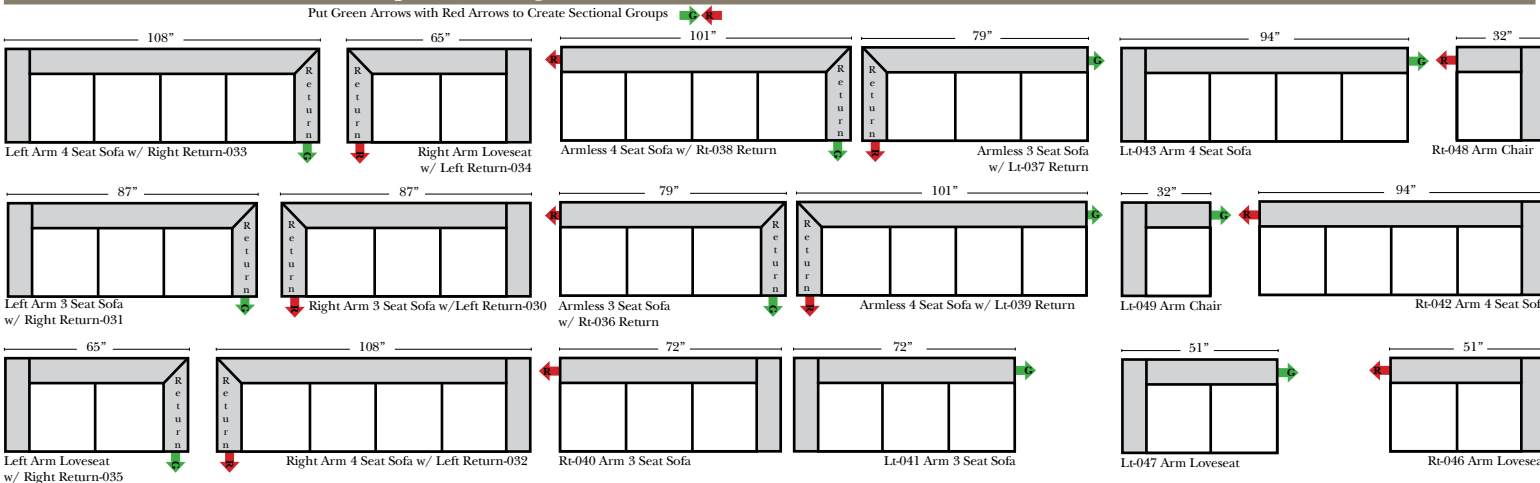

**Standard & Armless** (All 4 seat items ship as one piece if stationary, two pieces if motion installed)

**Features**

- Standard:**
- Available in Full & Top Grain Leathers
  - Available in Luxury Fabrics
  - All Hardwood Frames
- Options:**
- No. 33 Firm Foam
  - Upholstered Swivel Base (Additional Charge) (Available on 2 arm chair only)

- Sleeper Options:** (All the below options are at additional charges)
- Full Sleeper available w/ Standard Mattress
  - Deluxe Innerspring Mattress: Full
  - Air Dream Coil Mattress: Full Only

**L-Shape / 90 Degree Sectional**

(All 4 seat items ship as one piece if stationary, two pieces if motion installed)

**Note:**

All Dimensions are approximate, if accuracy is crucial, please contact us for validation of the dimensions shown. However, a 1" to 2" variance can still apply due to foam and upholstery.