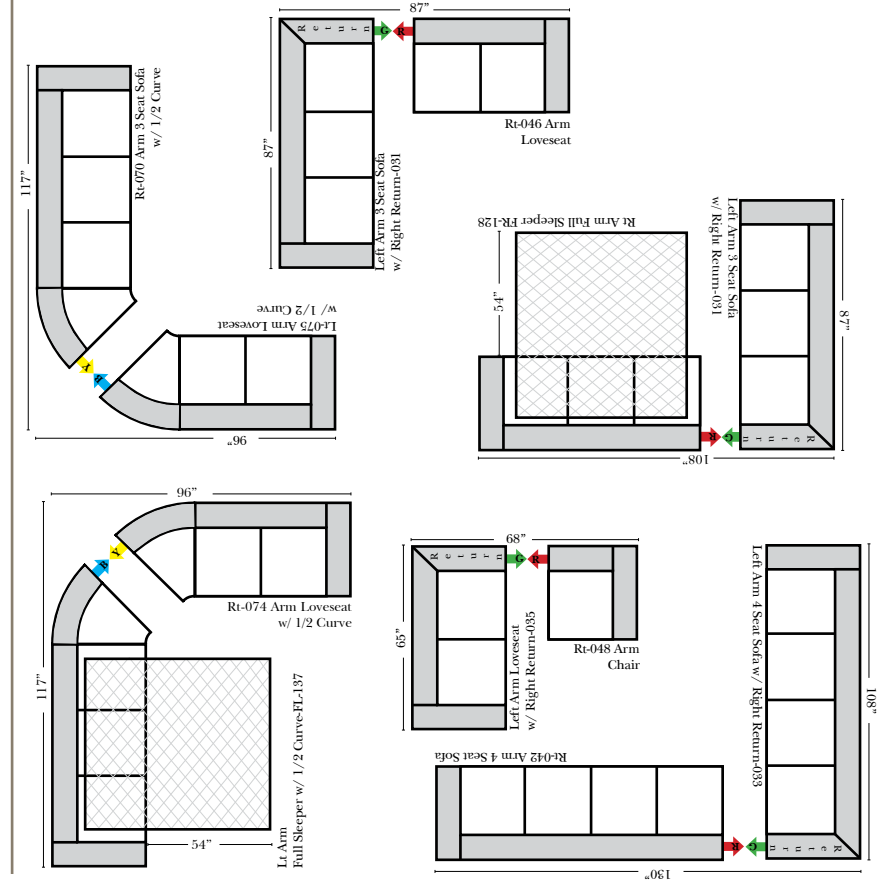

(All 4 seat items ship as one piece if stationary, two pieces if motion installed)

**Note:**

All Dimensions are approximate, if accuracy is crucial, please contact us for validation of the dimensions shown. However, a 1" to 2" variance can still apply due to foam and upholstery.

## Sleepers

Put Green Arrows with Red Arrows to Create Sectional Groups   
Put Blue Arrows with Yellow Arrows to Create Sectional Groups

## Suggested Configurations

07/06/2012

The Suggested Configurations below are only a sample of what the imagination can create, please enjoy creating the configuration that fits your lifestyle, using the ideas below and from the items on the opposite page.