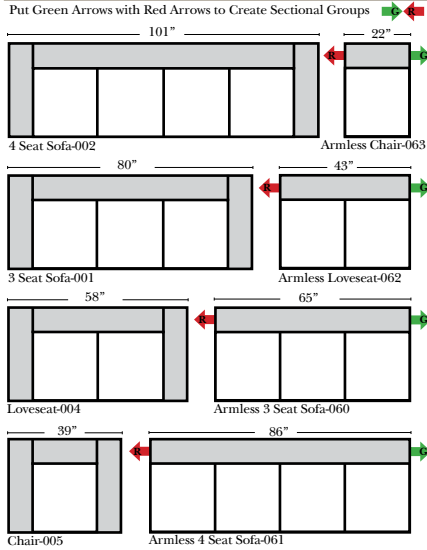

**Standard & Armless** (All 4 seat items ship as one piece if stationary, two pieces if motion installed)

**Features**

- Standard:**
- Available in Full & Top Grain Leathers
  - Available in Luxury Fabrics
  - All Hardwood Frames
- Options:**
- No. 33 Firm Foam
  - Upholstered Swivel Base (Additional Charge) (Available on 2 arm chair only)

- Sleeper Options:** (All the below options are at additional charges)
- Full Sleeper available w/ Standard Mattress
  - Deluxe Innerspring Mattress: Full
  - Air Dream Coil Mattress: Full Only

**L-Shape / 90 Degree Sectional**

(All 4 seat items ship as one piece if stationary, two pieces if motion installed)

**Note:**

All Dimensions are approximate, if accuracy is crucial, please contact us for validation of the dimensions shown. However, a 1" to 2" variance can still apply due to foam and upholstery.