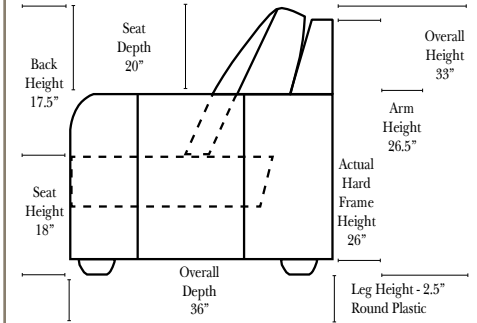

Standard & Armless (All 4 seat items ship as one piece if stationary, two pieces if motion installed)