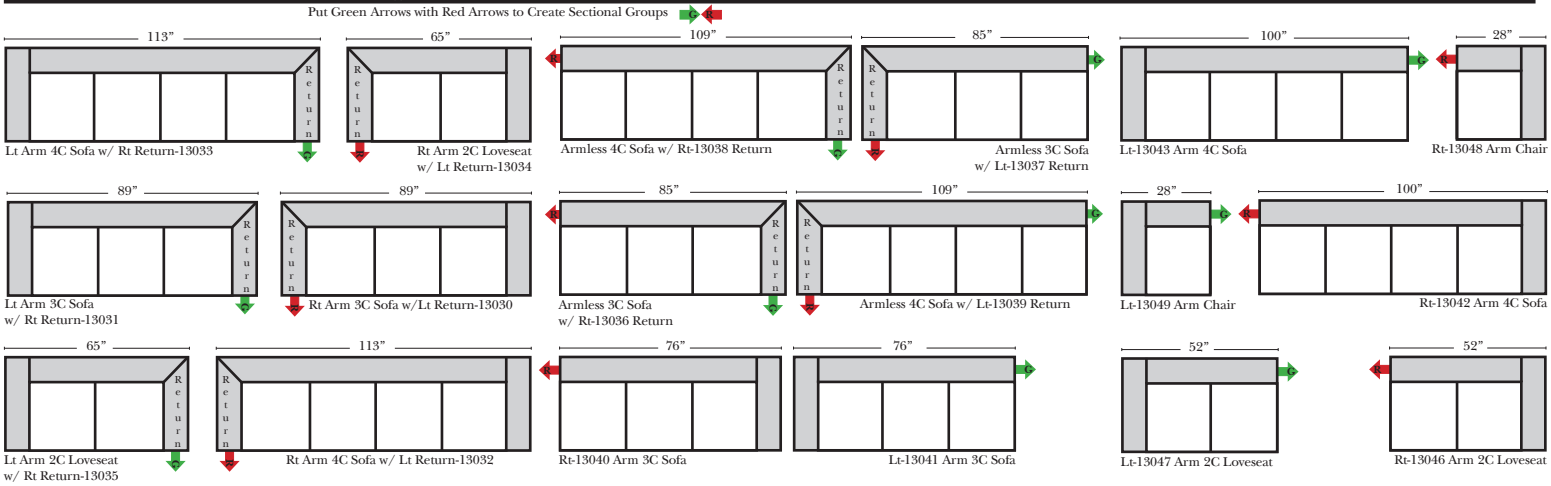

Standard / Ottomans / Armless **2-Piece Curve Sectional** **v.11.24.13**

Standard & options

- Standard:**
- Available in Full & Top Grain Leathers
 - Available in Luxury Fabrics
 - All Hardwood Frames
 - Welting
 - Wood Leg Finish (Standard is Walnut)

L-Shape / 90 Degree Sectional (All 4 seat items ship as one piece if stationary)

Sleeper Options: (No Sleeper available on this style)

Note:
All Dimensions are approximate, if accuracy is crucial, please contact us for validation of the dimensions shown. However, a 1" to 2" variance can still apply due to foam and upholstery.