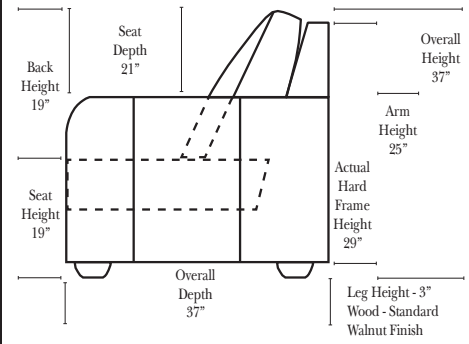

Standard / Ottomans / Armless **2-Piece Curve Sectional** **v.11.24.13**

Standard & options

1. **Standard:**
2. Available in Full & Top Grain Leathers
   - Available in Luxury Fabrics
   - All Hardwood Frames
   - Welting
   - Wood Leg Finish (Standard is Walnut)

1. **Options: (No Additional Charge)**
2. No. 33 Firm Foam Cushions
   - Wood Leg Finish(Available in Cherry, Chocolate, Espresso, Honey Oak, & Shadow)

1. **Options: (additional Charge)**
2. Down Seats & Down Backs
   - Upholstered Swivel Base(2 arm Chair Only)