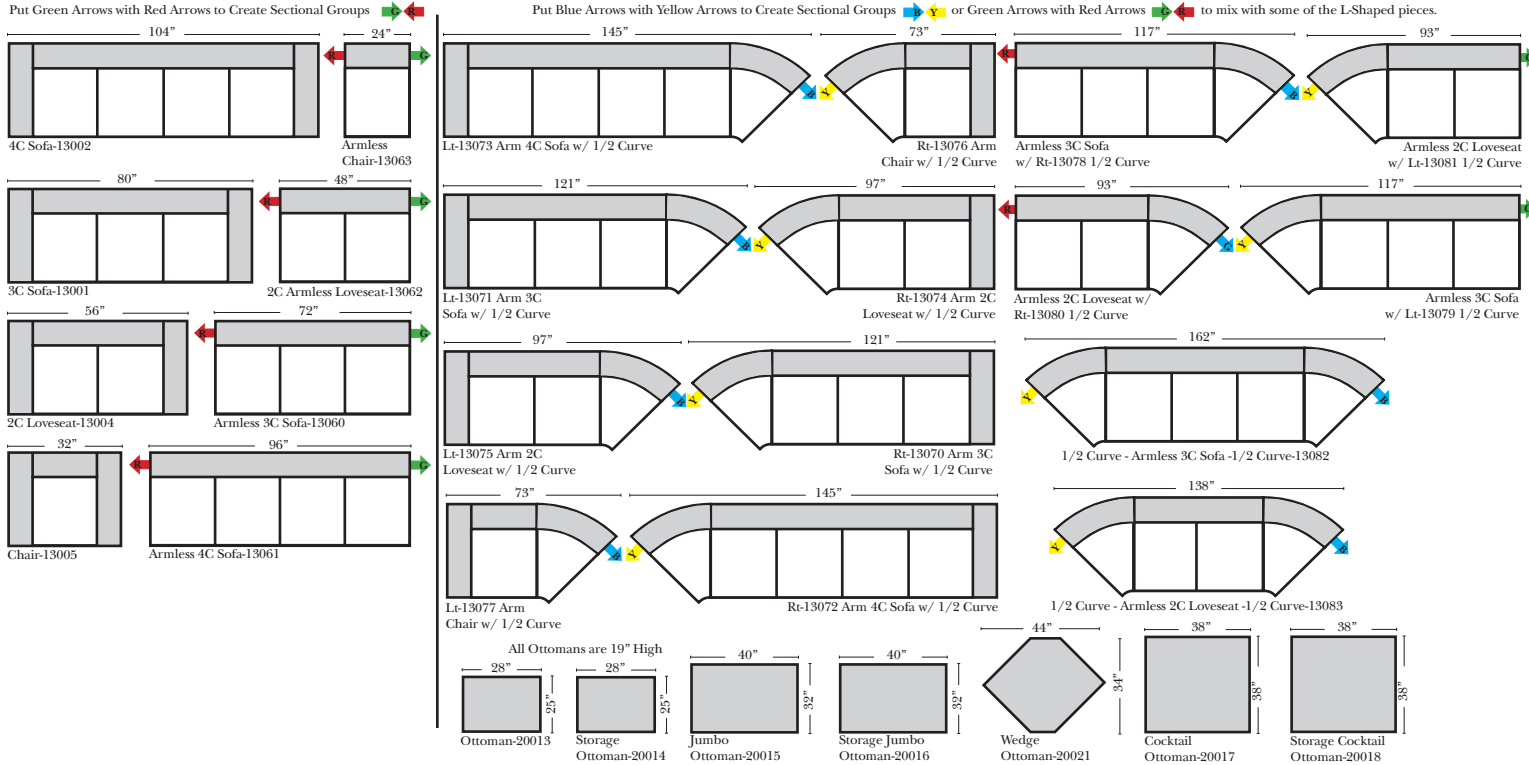

Standard / Ottomans / Armless **2-Piece Curve Sectional** **v.11.24.13**

Standard & options

- Standard:**
- Available in Full & Top Grain Leathers
 - Available in Luxury Fabrics
 - All Hardwood Frames
 - Welting
 - Wood Leg Finish (Standard is Walnut)

L-Shape / 90 Degree Sectional (All 4 seat items ship as one piece if stationary)

Sleeper Options: (No Sleeper available on this style)

Note:
All Dimensions are approximate, if accuracy is crucial, please contact us for validation of the dimensions shown. However, a 1" to 2" variance can still apply due to foam and upholstery.

Bumper / Return Chaise & Conversation Sofas

Put Green Arrows with Red Arrows to Create Sectional Groups

Put Orange Arrows with Tan Arrows to Create Sectional Groups

Sleepers

Sleepers not available for this style