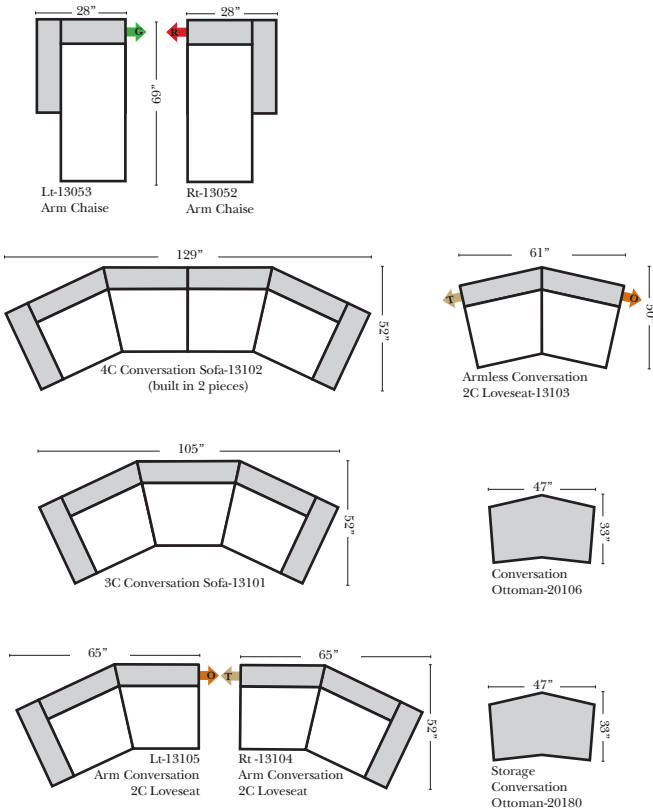

Bumper / Return Chaise & Conversation Sofas

Put Green Arrows with Red Arrows to Create Sectional Groups

Put Orange Arrows with Tan Arrows to Create Sectional Groups