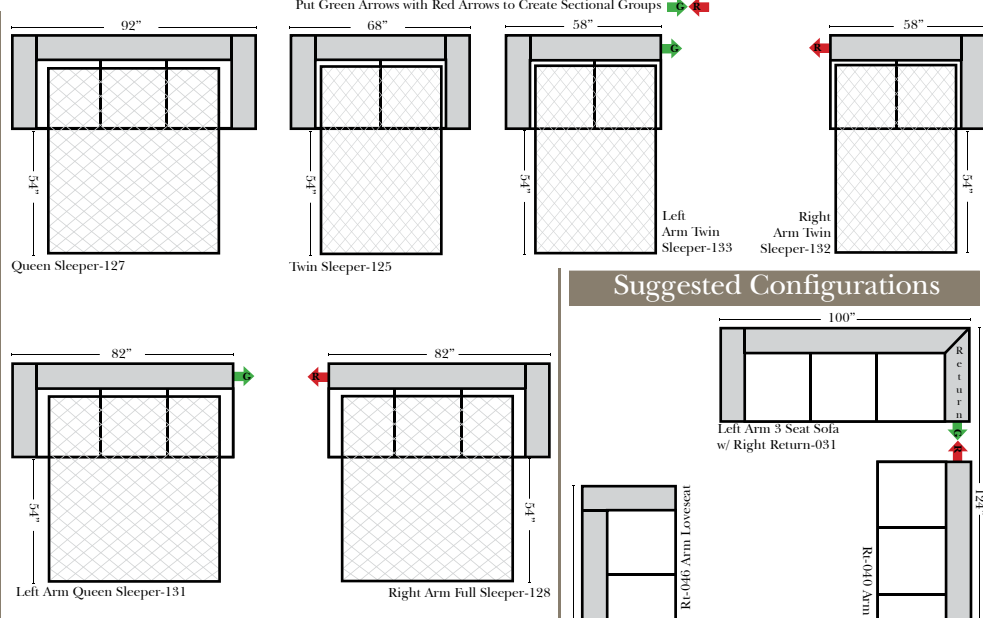

Standard & Armless (All 4 seat items ship as one piece if stationary, two pieces if motion installed)

Ottomans & 2 Piece Curve Sectional

v.11.04.12

Specifications & Options

- Standard:**
- Available in Full & Top Grain Leathers
 - Available in Luxury Fabrics
 - All Hardwood Frames
 - Nail Heads - Large & Medium Brass
 - Welting
 - Leg Color - Walnut

Options Available with No Additional Charge:

- Change Leg Color to: Cherry, Chocolate, Espresso, Honey Oak, & Shadow
- No. 33 Firm Foam

Options that have Additional Charges:

- Add Down Seats & Backs

Sleeper Options : (All the below options are at additional charges)

- Queen Sleeper available w/Standard Mattress
- Twin Sleeper available w/Standard Mattress
- Deluxe Innerspring Mattress: Queen / Twin
- Air Dream Coil Mattress: Queen Only - (No Twin)
- Hideaway Air Mattress: Queen Only (Shipped in a Separate Box)

L-Shape / 90 Degree Sectional

Conversation Sofas

Note:

All Dimensions are approximate, if accuracy is crucial, please contact us for validation of the dimensions shown. However, a 1" to 2" variance can still apply due to foam and upholstery.