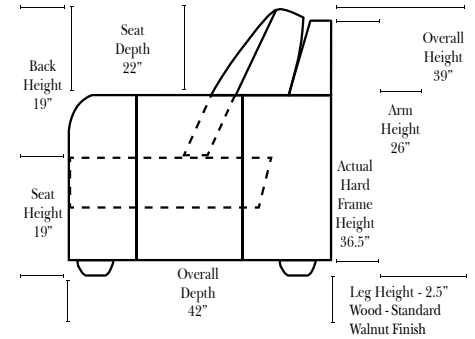

Standard & Armless (All 4 seat items ship as one piece if stationary, two pieces if motion installed)

Ottomans & 2 Piece Curve Sectional

v.11.04.12

Specifications & Options

- Standard:**
- Available in Full & Top Grain Leathers
 - Available in Luxury Fabrics
 - All Hardwood Frames
 - Nail Heads - Large & Medium Brass
 - Welting
 - Leg Color - Walnut

L-Shape / 90 Degree Sectional

Conversation Sofas

Note:

All Dimensions are approximate, if accuracy is crucial, please contact us for validation of the dimensions shown. However, a 1" to 2" variance can still apply due to foam and upholstery.