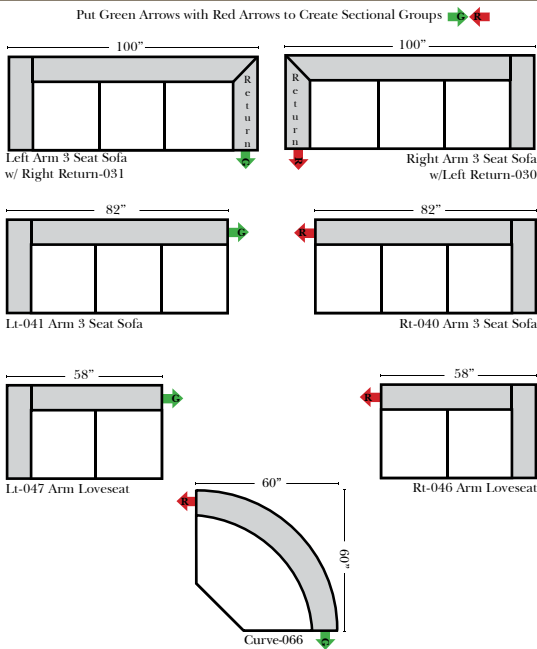

Standard & Armless (All 4 seat items ship as one piece if stationary, two pieces if motion installed)

Ottomans & 2 Piece Curve Sectional

v.11.04.12

Specifications & Options

- Standard:**
- Available in Full & Top Grain Leathers
 - Available in Luxury Fabrics
 - All Hardwood Frames
 - Nail Heads - Large & Medium Brass
 - Welting
 - Leg Color - Walnut

Options Available with No Additional Charge:

- Change Leg Color to: Cherry, Chocolate, Espresso, Honey Oak, & Shadow
- No. 33 Firm Foam

Options that have Additional Charges:

- Add Down Seats & Backs

Sleeper Options : (All the below options are at additional charges)

- Queen Sleeper available w/Standard Mattress
- Twin Sleeper available w/Standard Mattress
- Deluxe Innerspring Mattress: Queen / Twin
- Air Dream Coil Mattress: Queen Only - (No Twin)
- Hideaway Air Mattress: Queen Only (Shipped in a Separate Box)

L-Shape / 90 Degree Sectional

Conversation Sofas

Note:

All Dimensions are approximate, if accuracy is crucial, please contact us for validation of the dimensions shown. However, a 1" to 2" variance can still apply due to foam and upholstery.