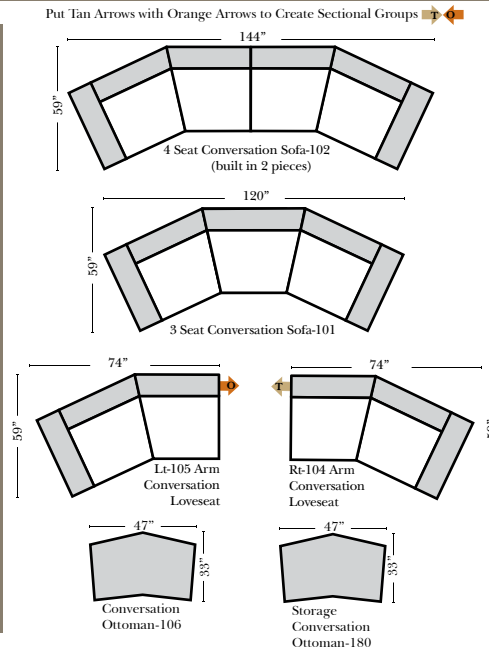

Standard & Armless (All 4 seat items ship as one piece if stationary, two pieces if motion installed)

Ottomans & 2 Piece Curve Sectional

v.11.04.12

Specifications & Options

- Standard:**
- Available in Full & Top Grain Leathers
 - Available in Luxury Fabrics
 - All Hardwood Frames
 - Nail Heads - Large & Medium Brass
 - Welting
 - Leg Color - Walnut

- Queen Sleeper available w/Standard Mattress
- Twin Sleeper available w/Standard Mattress
- Deluxe Innerspring Mattress: Queen / Twin
- Air Dream Coil Mattress: Queen Only - (No Twin)
- Hideaway Air Mattress: Queen Only (Shipped in a Separate Box)

L-Shape / 90 Degree Sectional

Conversation Sofas

Note:

All Dimensions are approximate, if accuracy is crucial, please contact us for validation of the dimensions shown. However, a 1" to 2" variance can still apply due to foam and upholstery.