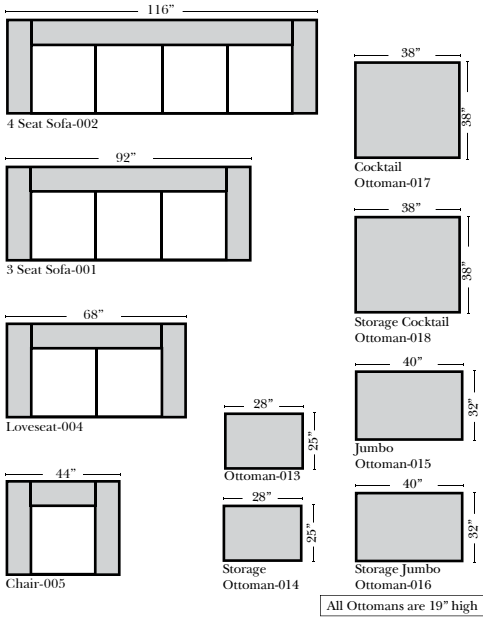

Standard & Armless (All 4 seat items ship as one piece if stationary, two pieces if motion installed)

Ottomans & 2 Piece Curve Sectional

v.11.04.12

Specifications & Options

- Standard:**
- Available in Full & Top Grain Leathers
 - Available in Luxury Fabrics
 - All Hardwood Frames
 - Nail Heads - Large & Medium Brass
 - Welting
 - Leg Color - Walnut

L-Shape / 90 Degree Sectional

Conversation Sofas

Note:

All Dimensions are approximate, if accuracy is crucial, please contact us for validation of the dimensions shown. However, a 1" to 2" variance can still apply due to foam and upholstery.