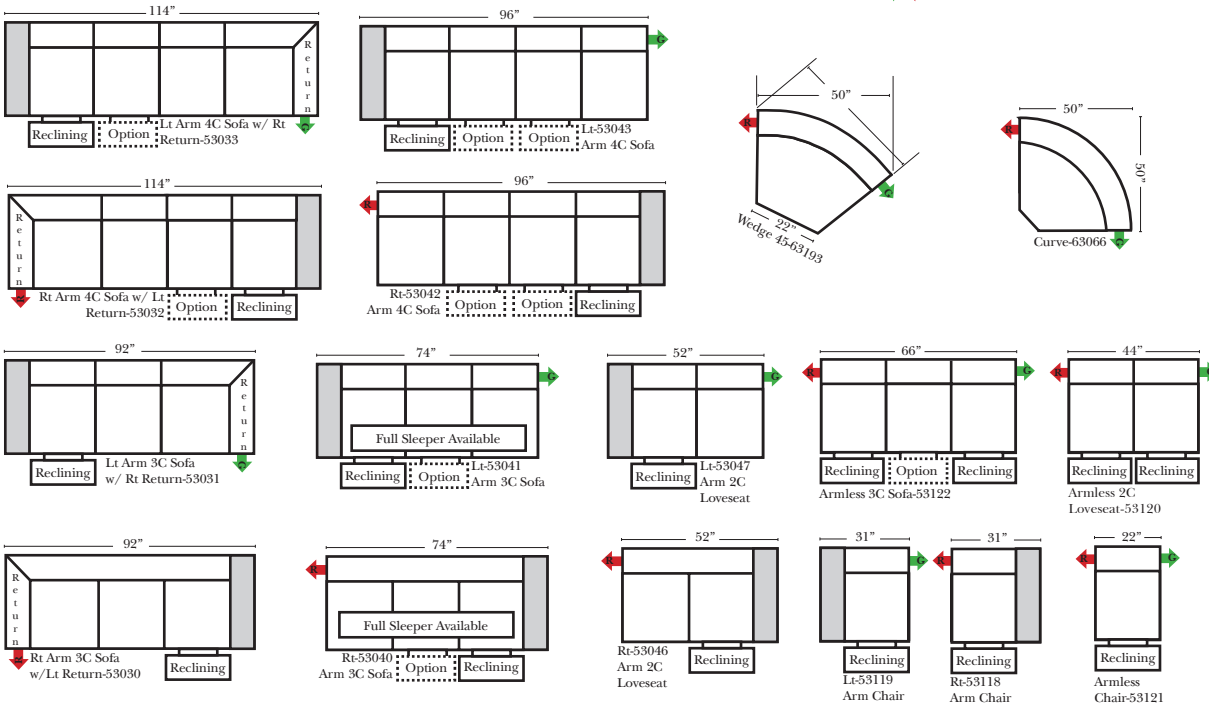

- No. 33 Firm Foam

Options: (Additional Charges Apply)

- Power Recliner Mechanism
- Power Lumbar
- Center Seat Recliner (See Option Note)
- Rechargeable Battery Pack (will operate 2 recliner footrests or multiple mechanisms per recliner)
- Swivel Recliner Base (2 Arm Recliner Only)
- Swivel Glider Mechanism (2 Arm Recliner Only)
- Glider Mechanism (2 Arm Recliner Only)
- Lift Chair Dual Motor Mechanism (Lifts Person to a Standing Position), (2 Arm Recliner Only)
- Upholstered Swivel Base (2 Arm Recliner Only)
- Power 180° Swivel Glider Mechanism (2 Arm Recliner Only)
- Swivel Table for Console Arms (Espresso or Walnut Wood Finish)
- **Portable Single Theater Arm (1) (Black, Hammered Antique, or Silver) Cup Holder (Fabric or Leather)

Note:

All Dimensions are approximate, if accuracy is crucial, please contact us for validation of the dimensions shown. However, a 1" to 2" variance can still apply due to foam and upholstery.

90 Degree / L-Shape Sectional

Put Green Arrows with Red Arrows to Create Sectional Groups → ←

Press Back Chaise (side view)

Normal Position

Press Back Position & Power Back Option Position

**Portable Single Theater Arm (1) (Black, Hammered Antique, or Silver) Cup Holder (Fabric or Leather)