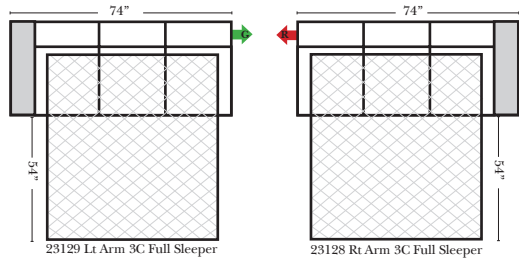

(8" W x 21" D x 6" H)

Sleepers

Suggested Configurations

v.10.30.18

Sleeper Options: (Additional charges apply)
 • Deluxe Innerspring Mattress: Full
 • 5" Memory Foam Mattress: Full Only

23126 3C Full Sleeper

23129 Lt Arm 3C Full Sleeper

23128 Rt Arm 3C Full Sleeper

23137 Lt Arm 3C Full Sleeper w/ 1/2 Curve

23136 Rt Arm 3C Full Sleeper w/ 1/2 Curve

The Suggested Configurations below are only a sample of what the imagination can create, please enjoy creating the configuration that fits your lifestyle, using the ideas below and from the items on the other pages.