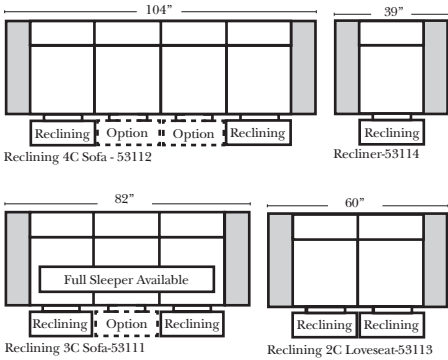

Vancouver

(Box(BC) or Waterfall(WFC) Chaise)

Standard

Put Green Arrows with Red Arrows to Create Sectional Groups → ←

2-Piece Curve Sectional

Put Blue Arrows with Yellow Arrows to Create Sectional Groups → ←

Note:

All Dimensions are approximate, if accuracy is crucial, please contact us for validation of the dimensions shown. However, a 1" to 2" variance can still apply due to foam and upholstery.

90 Degree / L-Shape Sectional