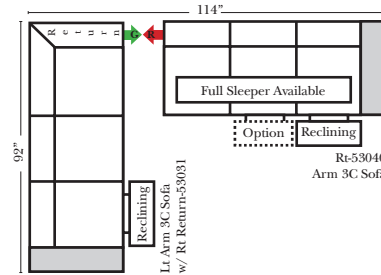

(8" W x 21" D x 6" H)

Sleepers

Suggested Configurations

v.10.30.18

Sleeper Options: (Additional charges apply)
 • Deluxe Innerspring Mattress: Full
 • 5" Memory Foam Mattress: Full Only

23126 3C Full Sleeper

23129 Lt Arm 3C Full Sleeper

23128 Rt Arm 3C Full Sleeper

23137 Lt Arm 3C Full Sleeper w/ 1/2 Curve

23136 Rt Arm 3C Full Sleeper w/ 1/2 Curve

The Suggested Configurations below are only a sample of what the imagination can create, please enjoy creating the configuration that fits your lifestyle, using the ideas below and from the items on the other pages.

Vancouver

(Box(BC) or Waterfall(WFC) Chaise)

Home Theater Seating - Console Arms

Small Straight-63118 Console Arm
 Small Wedge-63119 Console Arm
 Large Straight-63116 Console Arm
 Large Wedge-63117 Console Arm