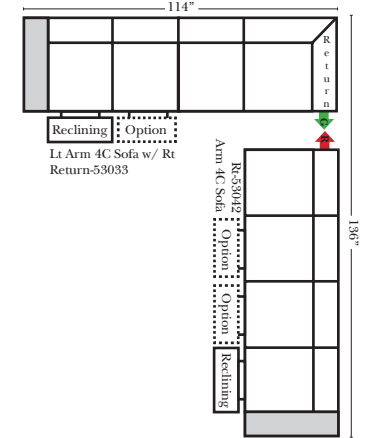

Note:

All Dimensions are approximate, if accuracy is crucial, please contact us for validation of the dimensions shown. However, a 1" to 2" variance can still apply due to foam and upholstery.

90 Degree / L-Shape Sectional

23129 Lt Arm 3C Full Sleeper

23128 Rt Arm 3C Full Sleeper

23137 Lt Arm 3C Full Sleeper w/ 1/2 Curve

23136 Rt Arm 3C Full Sleeper w/ 1/2 Curve

The Suggested Configurations below are only a sample of what the imagination can create, please enjoy creating the configuration that fits your lifestyle, using the ideas below and from the items on the other pages.

Vancouver

(Box(BC) or Waterfall(WFC) Chaise)

Home Theater Seating - Console Arms

Small Straight-63118 Console Arm
 Small Wedge-63119 Console Arm
 Large Straight-63116 Console Arm
 Large Wedge-63117 Console Arm