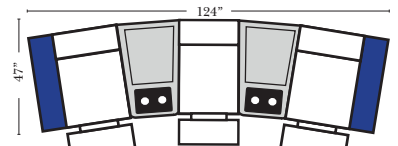

3C Sofa w/2 Large Wedge Console Arms-53131