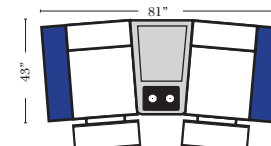

2C Loveseat w/1 Large Wedge Console Arms-53133