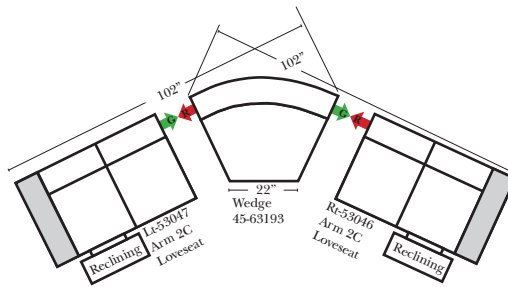

Note:

All Dimensions are approximate, if accuracy is crucial, please contact us for validation of the dimensions shown. However, a 1" to 2" variance can still apply due to foam and upholstery.

90 Degree / L-Shape Sectional

(8" W x 21" D x 6" H)

Sleepers

Suggested Configurations

v.10.30.18

Sleeper Options: (Additional charges apply)
 • Deluxe Innerspring Mattress: Full
 • 5" Memory Foam Mattress: Full Only

23126 3C Full Sleeper

23129 Lt Arm 3C Full Sleeper

23128 Rt Arm 3C Full Sleeper

23137 Lt Arm 3C Full Sleeper w/ 1/2 Curve

23136 Rt Arm 3C Full Sleeper w/ 1/2 Curve

The Suggested Configurations below are only a sample of what the imagination can create, please enjoy creating the configuration that fits your lifestyle, using the ideas below and from the items on the other pages.

Vancouver

(Box(BC) or Waterfall(WFC) Chaise)

Home Theater Seating - Console Arms

Small Straight-63118 Console Arm
 Small Wedge-63119 Console Arm
 Large Straight-63116 Console Arm
 Large Wedge-63117 Console Arm