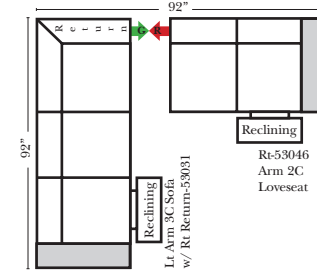

Note:

All Dimensions are approximate, if accuracy is crucial, please contact us for validation of the dimensions shown. However, a 1" to 2" variance can still apply due to foam and upholstery.

90 Degree / L-Shape Sectional

(8" W x 21" D x 6" H)

Sleepers

Suggested Configurations

v.10.30.18

Sleeper Options: (Additional charges apply)
 • Deluxe Innerspring Mattress: Full
 • 5" Memory Foam Mattress: Full Only

23126 3C Full Sleeper

23129 Lt Arm 3C Full Sleeper

23128 Rt Arm 3C Full Sleeper

23137 Lt Arm 3C Full Sleeper w/ 1/2 Curve

23136 Rt Arm 3C Full Sleeper w/ 1/2 Curve

The Suggested Configurations below are only a sample of what the imagination can create, please enjoy creating the configuration that fits your lifestyle, using the ideas below and from the items on the other pages.

Vancouver

(Box(BC) or Waterfall(WFC) Chaise)

Home Theater Seating - Console Arms

Small Straight-63118 Console Arm
 Small Wedge-63119 Console Arm
 Large Straight-63116 Console Arm
 Large Wedge-63117 Console Arm