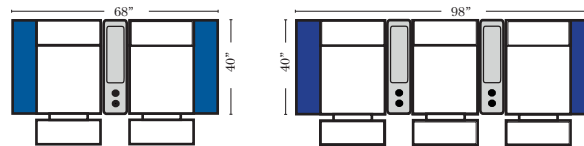

Pre-Configured Home Theater Seating

Home Theater Pre-Configured Small Straight & Wedge Consoles

2C Loveseat w/1 Small Straight Console Arm-53142

3C Sofa w/2 Small Straight Console Arms-53140