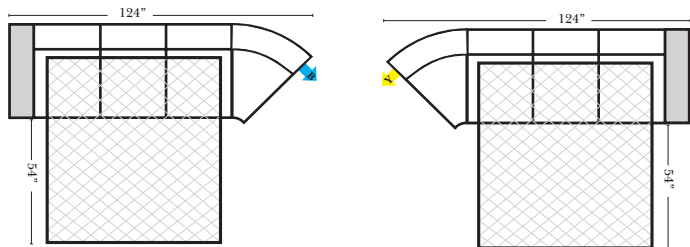

Note:

All Dimensions are approximate, if accuracy is crucial, please contact us for validation of the dimensions shown. However, a 1" to 2" variance can still apply due to foam and upholstery.

90 Degree / L-Shape Sectional

(8" W x 21" D x 6" H)

Sleepers

Suggested Configurations

v.10.30.18

Sleeper Options: (Additional charges apply)
 • Deluxe Innerspring Mattress: Full
 • 5" Memory Foam Mattress: Full Only

23126 3C Full Sleeper

23129 Lt Arm 3C Full Sleeper

23128 Rt Arm 3C Full Sleeper

23137 Lt Arm 3C Full Sleeper w/ 1/2 Curve

23136 Rt Arm 3C Full Sleeper w/ 1/2 Curve

The Suggested Configurations below are only a sample of what the imagination can create, please enjoy creating the configuration that fits your lifestyle, using the ideas below and from the items on the other pages.