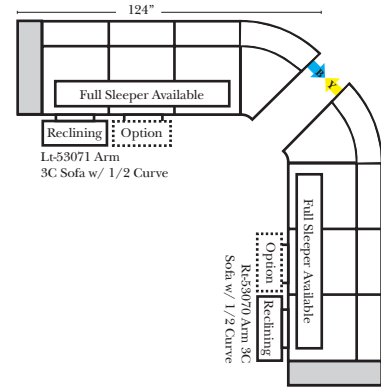

Note:

All Dimensions are approximate, if accuracy is crucial, please contact us for validation of the dimensions shown. However, a 1" to 2" variance can still apply due to foam and upholstery.

90 Degree / L-Shape Sectional

(8" W x 21" D x 6" H)

Sleepers

Suggested Configurations

v.10.30.18

Sleeper Options: (Additional charges apply)
 • Deluxe Innerspring Mattress: Full
 • 5" Memory Foam Mattress: Full Only

23126 3C Full Sleeper

23129 Lt Arm 3C Full Sleeper

23128 Rt Arm 3C Full Sleeper

23137 Lt Arm 3C Full Sleeper w/ 1/2 Curve

23136 Rt Arm 3C Full Sleeper w/ 1/2 Curve

The Suggested Configurations below are only a sample of what the imagination can create, please enjoy creating the configuration that fits your lifestyle, using the ideas below and from the items on the other pages.

Vancouver

(Box(BC) or Waterfall(WFC) Chaise)

Home Theater Seating - Console Arms

Small Straight-63118 Console Arm
 Small Wedge-63119 Console Arm
 Large Straight-63116 Console Arm
 Large Wedge-63117 Console Arm