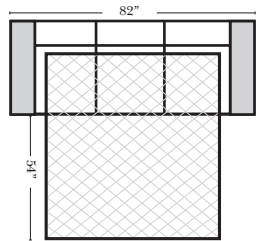

Note:

All Dimensions are approximate, if accuracy is crucial, please contact us for validation of the dimensions shown. However, a 1" to 2" variance can still apply due to foam and upholstery.

90 Degree / L-Shape Sectional

Put Green Arrows with Red Arrows to Create Sectional Groups → ←

Press Back Chaise (side view)

Normal Position

Press Back Position & Power Back Option Position

**Portable Single Theater Arm (1) (Black, Hammered Antique, or Silver) Cup Holder (Fabric or Leather)

(8" W x 21" D x 6" H)

Sleepers

Suggested Configurations

v.10.30.18

Sleeper Options: (Additional charges apply)
 • Deluxe Innerspring Mattress: Full
 • 5" Memory Foam Mattress: Full Only

23126 3C Full Sleeper