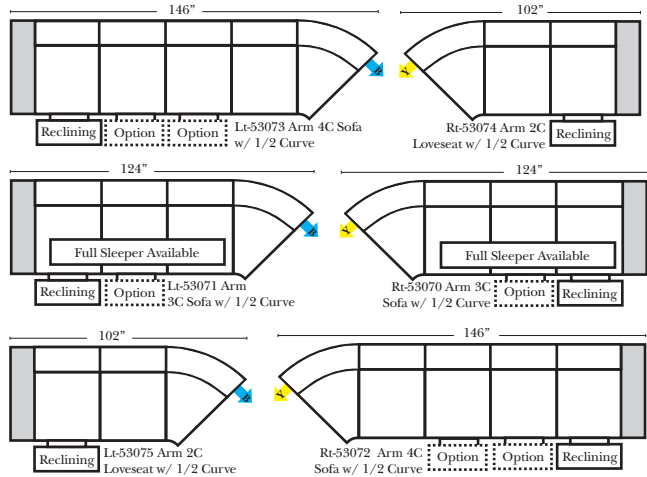

Vancouver

(Box(BC) or Waterfall(WFC) Chaise)

Standard

Put Green Arrows with Red Arrows to Create Sectional Groups → ←

2-Piece Curve Sectional

Put Blue Arrows with Yellow Arrows to Create Sectional Groups → ←

Note:

All Dimensions are approximate, if accuracy is crucial, please contact us for validation of the dimensions shown. However, a 1" to 2" variance can still apply due to foam and upholstery.

90 Degree / L-Shape Sectional