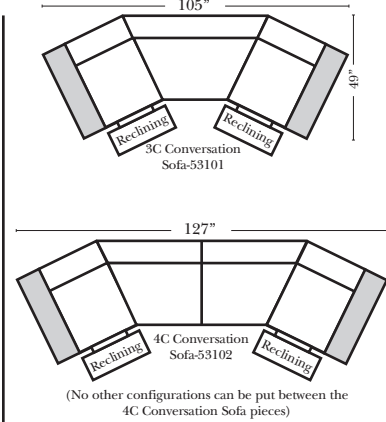

Conversation Sofas

Standards & Options

Standard:

- Available in Full & Top Grain Leathers
- Available in Luxury Fabrics
- All Hardwood Frames
- Selected Skus available in stationary

Options: (No Additional Charge)

- No. 33 Firm Foam

Options: (Additional Charges Apply)

- Power Recliner Mechanism
- Power Lumbar
- Center Seat Recliner (See Option Note)
- Rechargeable Battery Pack (will operate 2 recliner footrests or multiple mechanisms per recliner)
- Swivel Recliner Base (2 Arm Recliner Only)
- Swivel Glider Mechanism (2 Arm Recliner Only)
- Glider Mechanism (2 Arm Recliner Only)
- Lift Chair Dual Motor Mechanism (Lifts Person to a Standing Position), (2 Arm Recliner Only)
- Upholstered Swivel Base (2 Arm Recliner Only)
- Power 180° Swivel Glider Mechanism (2 Arm Recliner Only)
- Swivel Table for Console Arms (Espresso or Walnut Wood Finish)
- **Portable Single Theater Arm (1) (Black, Hammered Antique, or Silver) Cup Holder (Fabric or Leather)