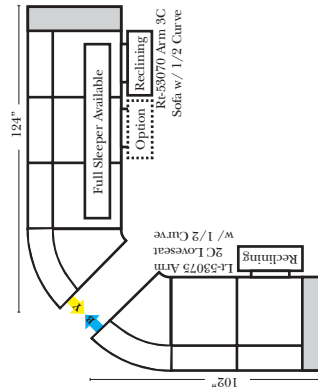

Note:

All Dimensions are approximate, if accuracy is crucial, please contact us for validation of the dimensions shown. However, a 1" to 2" variance can still apply due to foam and upholstery.

90 Degree / L-Shape Sectional

23129 Lt Arm 3C Full Sleeper

23128 Rt Arm 3C Full Sleeper

23137 Lt Arm 3C Full Sleeper w/ 1/2 Curve

23136 Rt Arm 3C Full Sleeper w/ 1/2 Curve

The Suggested Configurations below are only a sample of what the imagination can create, please enjoy creating the configuration that fits your lifestyle, using the ideas below and from the items on the other pages.

Vancouver

(Box(BC) or Waterfall(WFC) Chaise)

Home Theater Seating - Console Arms

Small Straight-63118 Console Arm
 Small Wedge-63119 Console Arm
 Large Straight-63116 Console Arm
 Large Wedge-63117 Console Arm