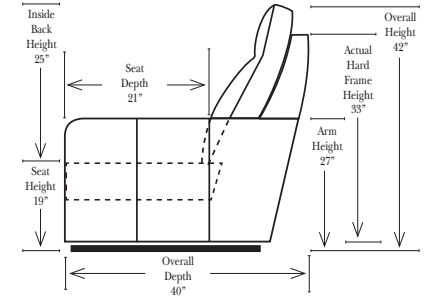

Conversation Sofas

Standards & Options

Standard:

- Available in Full & Top Grain Leathers
- Available in Luxury Fabrics
- All Hardwood Frames
- Selected Skus available in stationary

Options: (No Additional Charge)

- No. 33 Firm Foam

Options: (Additional Charges Apply)

- Power Recliner Mechanism
- Power Lumbar
- Center Seat Recliner (See Option Note)
- Rechargeable Battery Pack (will operate 2 recliner footrests or multiple mechanisms per recliner)
- Swivel Recliner Base (2 Arm Recliner Only)
- Swivel Glider Mechanism (2 Arm Recliner Only)
- Glider Mechanism (2 Arm Recliner Only)
- Lift Chair Dual Motor Mechanism (Lifts Person to a Standing Position), (2 Arm Recliner Only)
- Upholstered Swivel Base (2 Arm Recliner Only)
- Power 180° Swivel Glider Mechanism (2 Arm Recliner Only)
- Swivel Table for Console Arms (Espresso or Walnut Wood Finish)
- **Portable Single Theater Arm (1) (Black, Hammered Antique, or Silver) Cup Holder (Fabric or Leather)