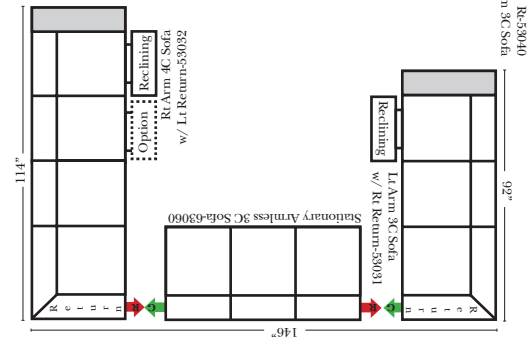

Note:

All Dimensions are approximate, if accuracy is crucial, please contact us for validation of the dimensions shown. However, a 1" to 2" variance can still apply due to foam and upholstery.

90 Degree / L-Shape Sectional

23129 Lt Arm 3C Full Sleeper

23128 Rt Arm 3C Full Sleeper

23137 Lt Arm 3C Full Sleeper w/ 1/2 Curve

23136 Rt Arm 3C Full Sleeper w/ 1/2 Curve

The Suggested Configurations below are only a sample of what the imagination can create, please enjoy creating the configuration that fits your lifestyle, using the ideas below and from the items on the other pages.

Vancouver

(Box(BC) or Waterfall(WFC) Chaise)

Home Theater Seating - Console Arms

Small Straight-63118 Console Arm
 Small Wedge-63119 Console Arm
 Large Straight-63116 Console Arm
 Large Wedge-63117 Console Arm