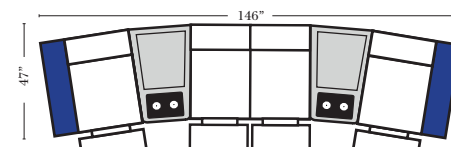

4C Sofa w/2 Large Wedge Console Arms-53135