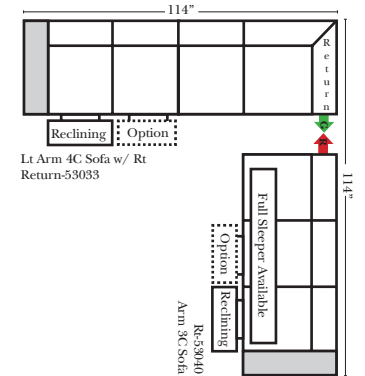

23129 Lt Arm 3C Full Sleeper

23128 Rt Arm 3C Full Sleeper

23137 Lt Arm 3C Full Sleeper w/ 1/2 Curve

23136 Rt Arm 3C Full Sleeper w/ 1/2 Curve

The Suggested Configurations below are only a sample of what the imagination can create, please enjoy creating the configuration that fits your lifestyle, using the ideas below and from the items on the other pages.

Vancouver

(Box(BC) or Waterfall(WFC) Chaise)

Home Theater Seating - Console Arms

Small Straight-63118 Console Arm
 Small Wedge-63119 Console Arm
 Large Straight-63116 Console Arm
 Large Wedge-63117 Console Arm