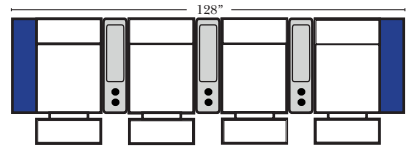

4C Sofa w/3 Small Straight Console Arms-53146