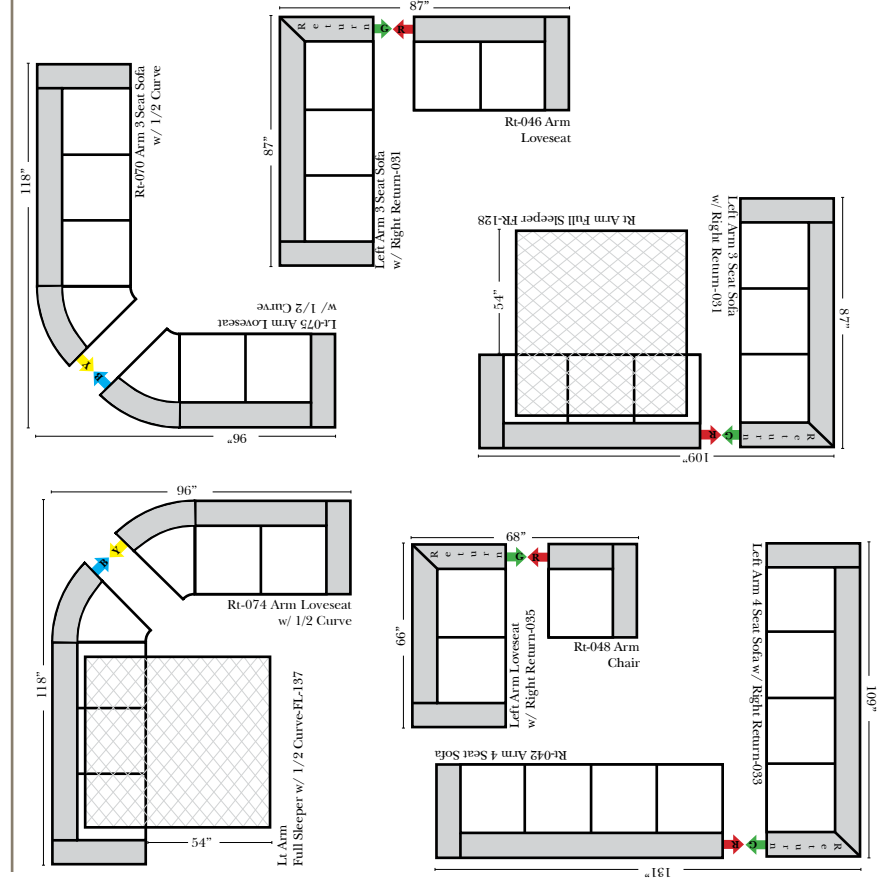

L-Shape / 90 Degree Sectional

(All 4 seat items ship as one piece if stationary, two pieces if motion installed)

Note:

All Dimensions are approximate, if accuracy is crucial, please contact us for validation of the dimensions shown. However, a 1" to 2" variance can still apply due to foam and upholstery.

Conversation Sectionals
for this style not available
at this time

Sleepers

Put Green Arrows with Red Arrows to Create Sectional Groups
Put Blue Arrows with Yellow Arrows to Create Sectional Groups

Suggested Configurations

07/06/2012

The Suggested Configurations below are only a sample of what the imagination can create, please enjoy creating the configuration that fits your lifestyle, using the ideas below and from the items on the opposite page.