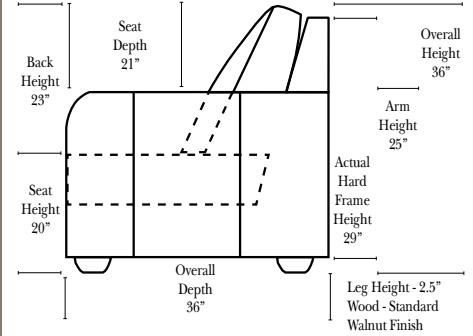

Standard & Armless

(All 4 seat items ship as one piece if stationary, two pieces if motion installed)

2 Piece Curve Sectional & Ottomans

Features

1. **Standard:**
2. Available in Full & Top Grain Leathers
   - Available in Luxury Fabrics
   - All Hardwood Frames

1. **Options:**
2. Down Seats (additional Charge)
   - No. 33 Firm Foam
   - Upholstered Swivel Base (Additional Charge) (Available on 2 arm chair only)

1. **Sleeper Options: (All the below options are at additional charges)**
2. Full Sleeper available w/ Standard Mattress
   - Deluxe Innerspring Mattress: Full
   - Air Dream Coil Mattress: Full Only

L-Shape / 90 Degree Sectional

(All 4 seat items ship as one piece if stationary, two pieces if motion installed)

Note:

All Dimensions are approximate, if accuracy is crucial, please contact us for validation of the dimensions shown. However, a 1" to 2" variance can still apply due to foam and upholstery.