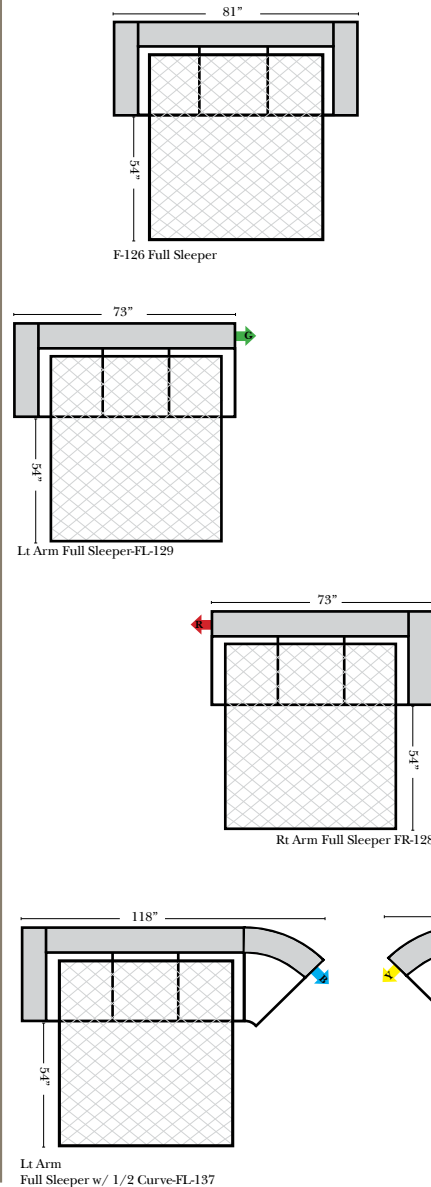

Chaise & Conversation Sectionals

Put Green Arrows with Red Arrows to Create Sectional Groups
Put Orange Arrows with Tan Arrows to Create Sectional Groups

Chaises
for this style not available
at this time

Conversation Sectionals
for this style not available
at this time

Sleepers

Put Green Arrows with Red Arrows to Create Sectional Groups
Put Blue Arrows with Yellow Arrows to Create Sectional Groups