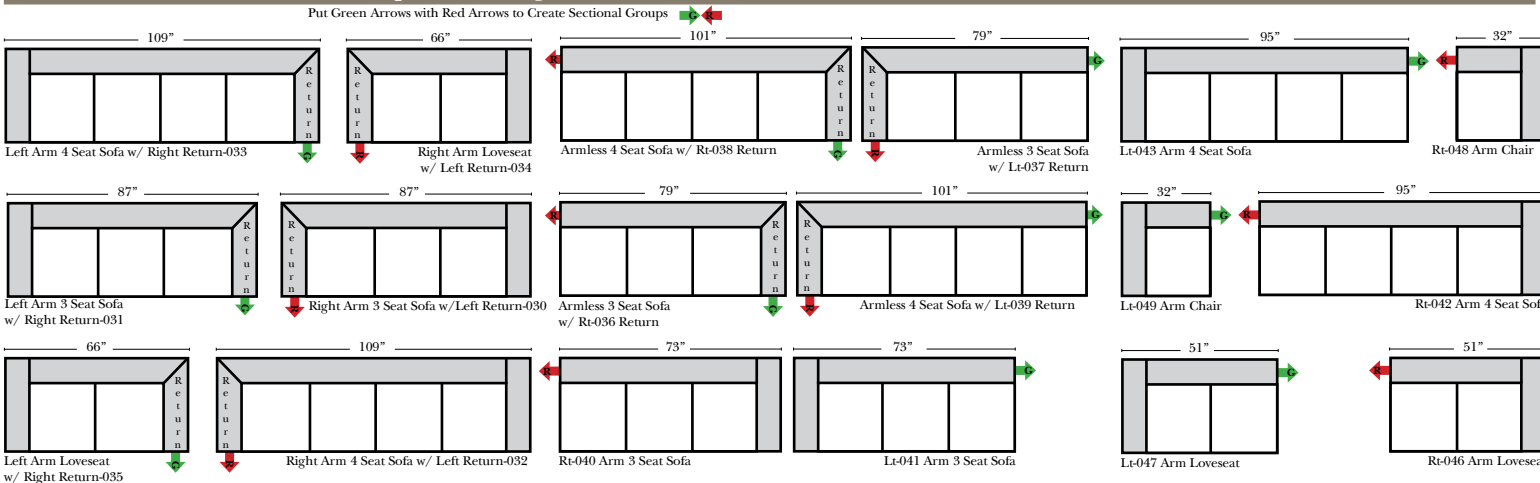

Ottoman-013, Storage Ottoman-014, Jumbo Ottoman-015, Storage Jumbo Ottoman-016, Wedge Ottoman-021, Cocktail Ottoman-017, Storage Cocktail Ottoman-018

L-Shape / 90 Degree Sectional

(All 4 seat items ship as one piece if stationary, two pieces if motion installed)