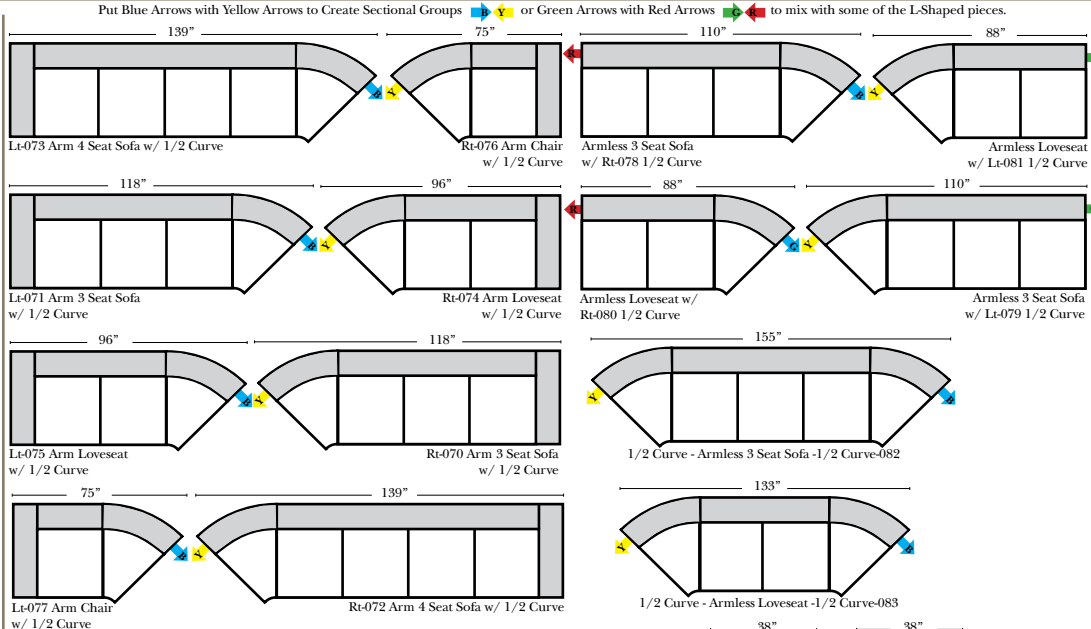

2 Piece Curve Sectional & Ottomans