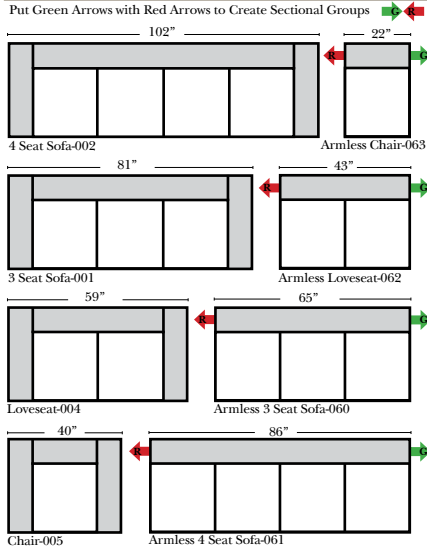

Standard & Armless

(All 4 seat items ship as one piece if stationary, two pieces if motion installed)