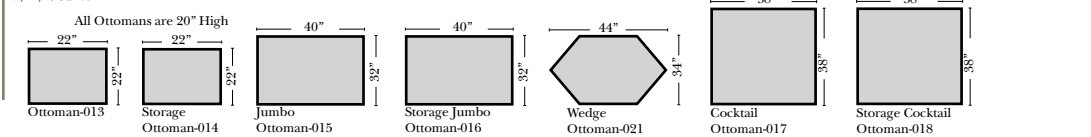

2 Piece Curve Sectional & Ottomans