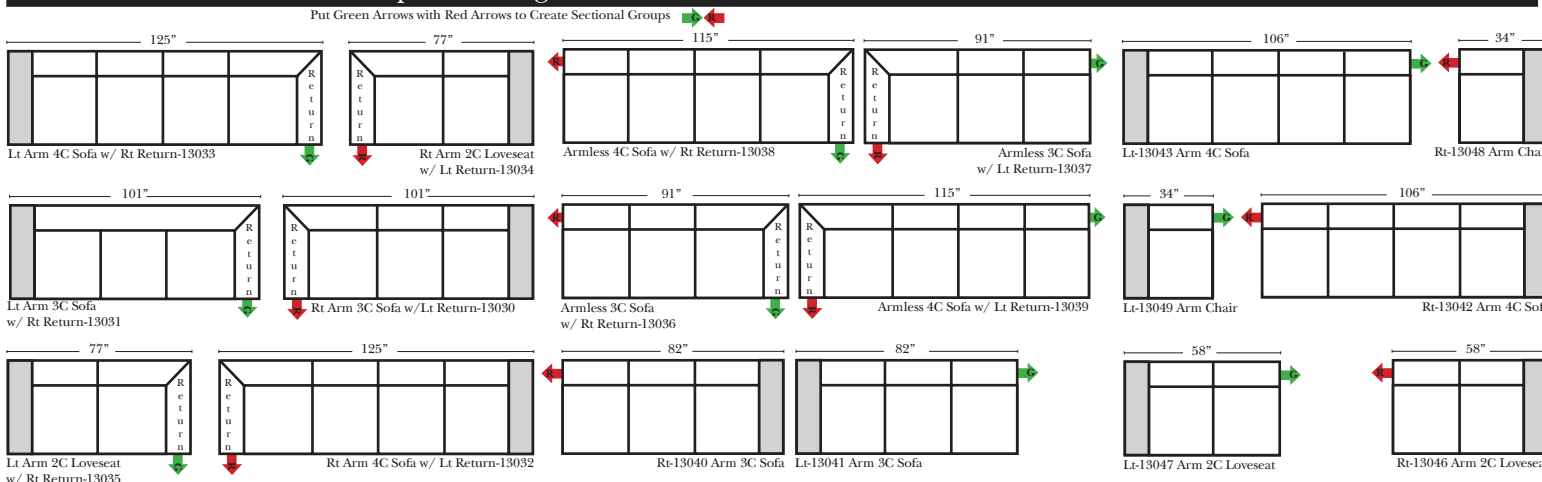

Standard & Armless (All 4 seat items ship as one piece if stationary)

2 Piece Curve Sectional & Ottomans

Standard & options

Standard:

- Available in Full & Top Grain Leathers
- Available in Luxury Fabrics
- All Hardwood Frames
- Legs are standard Round Polymer

Options: (No Additional Charge)

- No. 33 Firm Foam Cushions

Options: (additional Charge)

- Down Seats & Backs
- Upholstered Swivel Base(2 arm Chair Only) (Not available on Chair & 1/2 if Available)

Sleeper Options: (Sleepers not available on this style)

L-Shape / 90 Degree Sectional

(All 4 seat items ship as one piece if stationary)

Note:

All Dimensions are approximate, if accuracy is crucial, please contact us for validation of the dimensions shown. However, a 1" to 2" variance can still apply due to foam and upholstery.