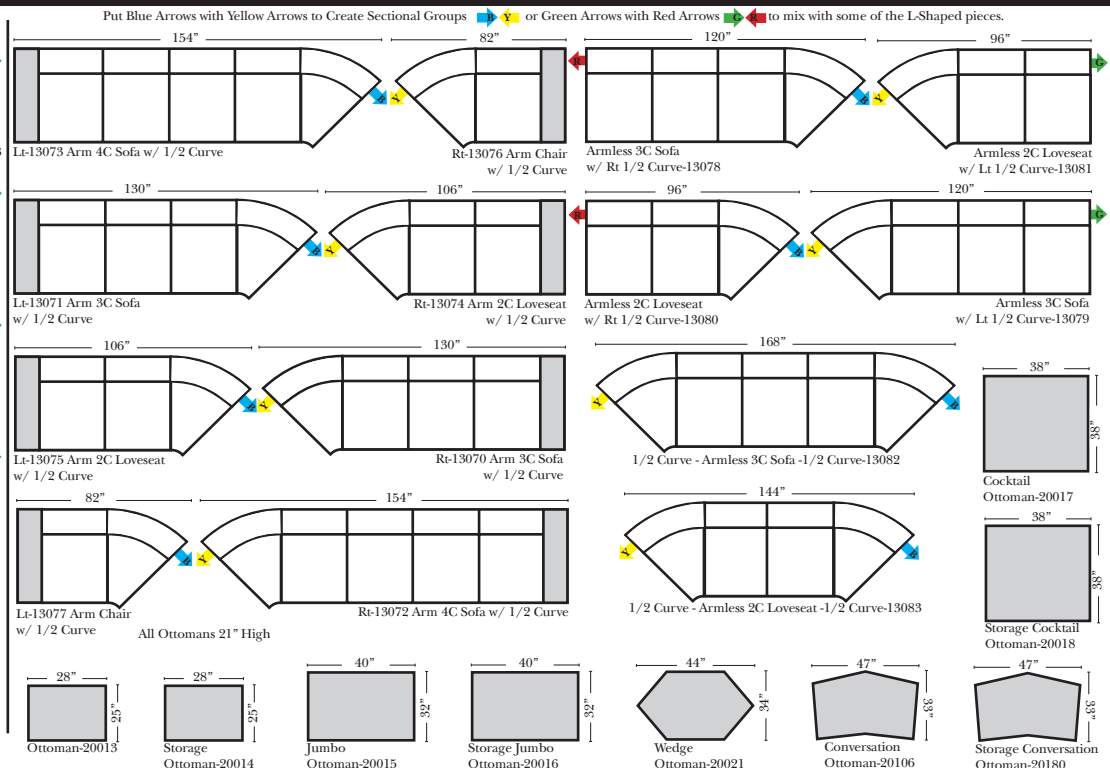

Standard & Armless (All 4 seat items ship as one piece if stationary)

2 Piece Curve Sectional & Ottomans

Standard & options

Standard:

- Available in Full & Top Grain Leathers
- Available in Luxury Fabrics
- All Hardwood Frames
- Legs are standard Round Polymer

Options: (No Additional Charge)

- No. 33 Firm Foam Cushions

Options: (additional Charge)

- Down Seats & Backs
- Upholstered Swivel Base(2 arm Chair Only) (Not available on Chair & 1/2 if Available)

Sleeper Options: (Sleepers not available on this style)

L-Shape / 90 Degree Sectional

(All 4 seat items ship as one piece if stationary)

Note:

All Dimensions are approximate, if accuracy is crucial, please contact us for validation of the dimensions shown. However, a 1" to 2" variance can still apply due to foam and upholstery.