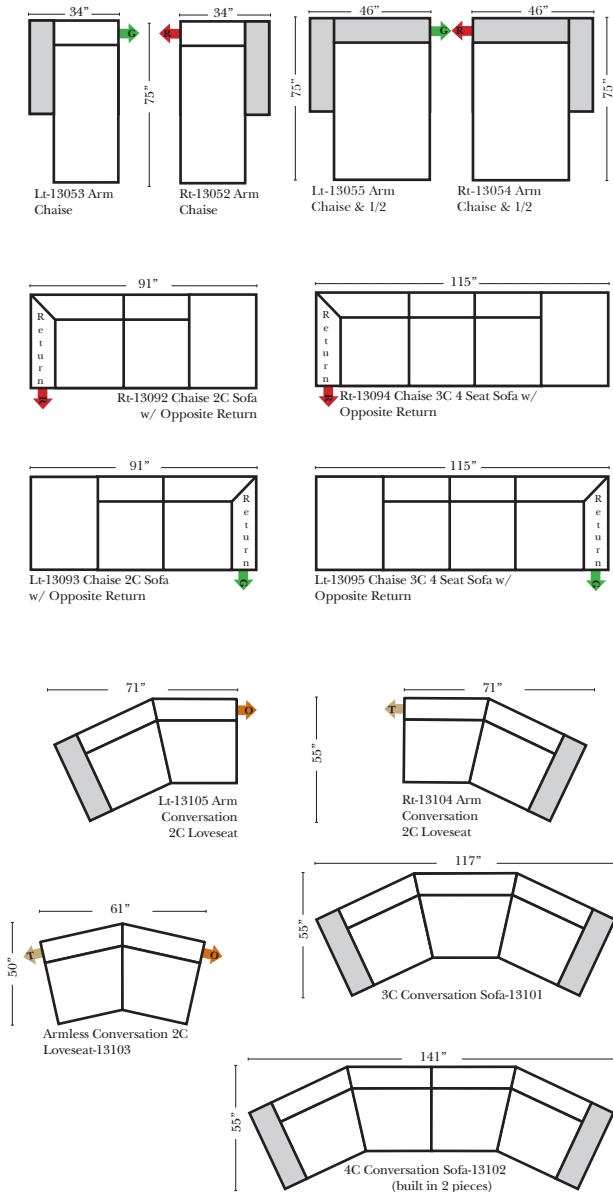

Chaise & Conversation Sectionals

Put Green Arrows with Red Arrows to Create Sectional Groups
Put Orange Arrows with Tan Arrows to Create Sectional Groups