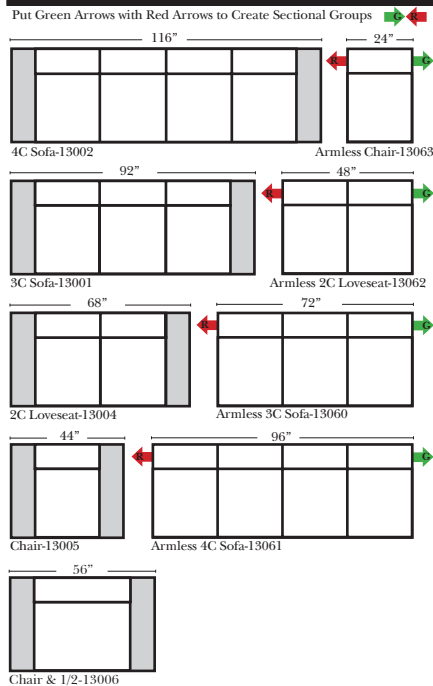

Standard & Armless (All 4 seat items ship as one piece if stationary)

2 Piece Curve Sectional & Ottomans

Standard & options

Standard:

- Available in Full & Top Grain Leathers
- Available in Luxury Fabrics
- All Hardwood Frames
- Legs are standard Round Polymer

Options: (No Additional Charge)

- No. 33 Firm Foam Cushions

Options: (additional Charge)

- Down Seats & Backs
- Upholstered Swivel Base(2 arm Chair Only) (Not available on Chair & 1/2 if Available)

Sleeper Options: (Sleepers not available on this style)

L-Shape / 90 Degree Sectional

(All 4 seat items ship as one piece if stationary)

Note:

All Dimensions are approximate, if accuracy is crucial, please contact us for validation of the dimensions shown. However, a 1" to 2" variance can still apply due to foam and upholstery.