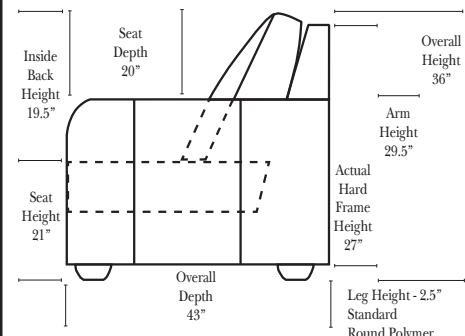

Standard & Armless (All 4 seat items ship as one piece if stationary)

2 Piece Curve Sectional & Ottomans

Standard & options

Standard:

- Available in Full & Top Grain Leathers
- Available in Luxury Fabrics
- All Hardwood Frames
- Legs are standard Round Polymer

Options: (No Additional Charge)

- No. 33 Firm Foam Cushions

Options: (additional Charge)

- Down Seats & Backs
- Upholstered Swivel Base(2 arm Chair Only) (Not available on Chair & 1/2 if Available)

Sleeper Options: (Sleepers not available on this style)

L-Shape / 90 Degree Sectional

(All 4 seat items ship as one piece if stationary)

Note:

All Dimensions are approximate, if accuracy is crucial, please contact us for validation of the dimensions shown. However, a 1" to 2" variance can still apply due to foam and upholstery.