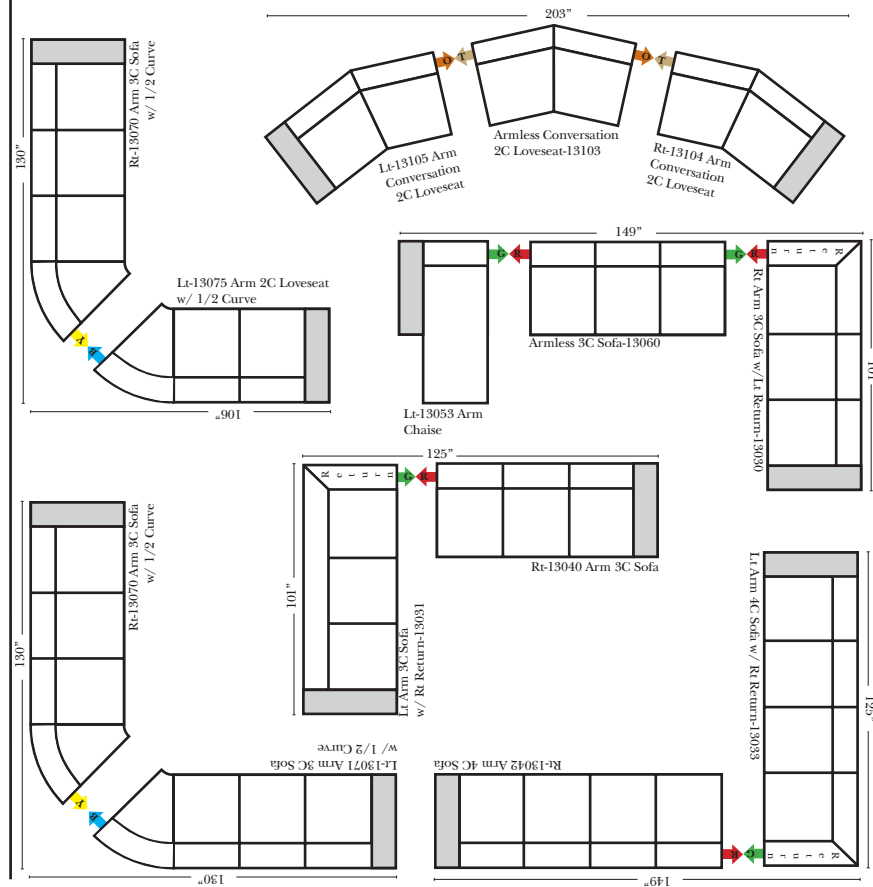

Suggested Configurations

The Suggested Configurations below are only a sample of what the imagination can create, please enjoy creating the configuration that fits your lifestyle, using the ideas below and from the items on the opposite page.