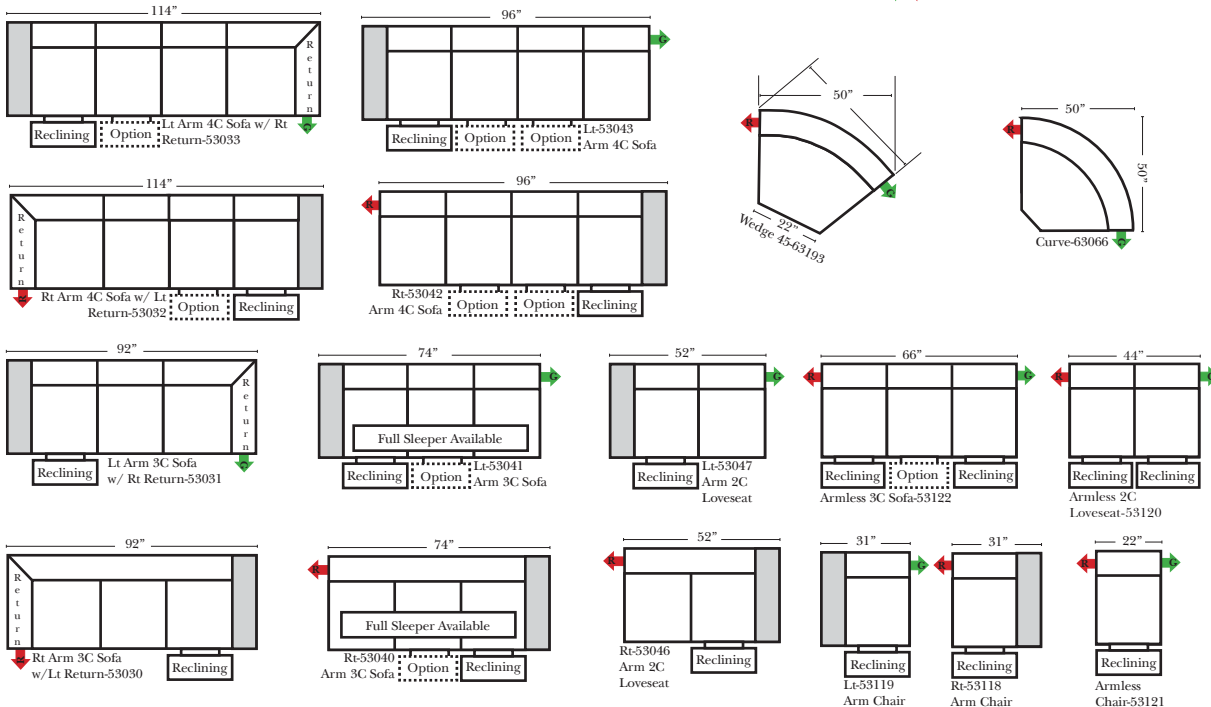

Options: (No Additional Charge)

- No. 33 Firm Foam

Options: (Additional Charges Apply)

- Power Recliner Mechanism
- Power Lumbar
- Center Seat Recliner (See Option Note)
- Rechargeable Battery Pack (will operate 2 recliner footrests or multiple mechanisms per recliner)
- Swivel Recliner Base (2 Arm Recliner Only)
- Swivel Glider Mechanism (2 Arm Recliner Only)
- Glider Mechanism (2 Arm Recliner Only)
- Lift Chair Dual Motor Mechanism (Lifts Person to a Standing Position), (2 Arm Recliner Only)
- Upholstered Swivel Base (2 Arm Recliner Only)
- Power 180° Swivel Glider Mechanism (2 Arm Recliner Only)
- Swivel Table for Console Arms (Espresso or Walnut Wood Finish)
- **Portable Single Theater Arm (1) (Black, Hammered Antique, or Silver) Cup Holder (Fabric or Leather)

Note:

All Dimensions are approximate, if accuracy is crucial, please contact us for validation of the dimensions shown. However, a 1" to 2" variance can still apply due to foam and upholstery.

90 Degree / L-Shape Sectional

Put Green Arrows with Red Arrows to Create Sectional Groups

Sleepers

Suggested Configurations

v.11.12.18

Sleeper Options: (Additional charges apply)

- Deluxe Innerspring Mattress: Full
- 5" Memory Foam Mattress: Full Only