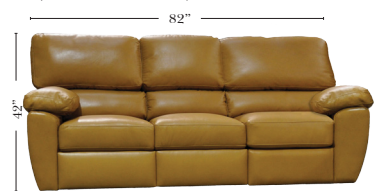

Standard

Put Green Arrows with Red Arrows to Create Sectional Groups

2-Piece Curve Sectional

Put Blue Arrows with Yellow Arrows to Create Sectional Groups

Conversation Sofas

Standards & Options

Standard:

- Available in Full & Top Grain Leathers
- Available in Luxury Fabrics
- All Hardwood Frames
- Selected Skus available in stationary

Options: (No Additional Charge)

- No. 33 Firm Foam

Options: (Additional Charges Apply)

- Power Recliner Mechanism
- Power Lumbar
- Center Seat Recliner (See Option Note)
- Rechargeable Battery Pack (will operate 2 recliner footrests or multiple mechanisms per recliner)
- Swivel Recliner Base (2 Arm Recliner Only)
- Swivel Glider Mechanism (2 Arm Recliner Only)
- Glider Mechanism (2 Arm Recliner Only)
- Lift Chair Dual Motor Mechanism (Lifts Person to a Standing Position), (2 Arm Recliner Only)
- Upholstered Swivel Base (2 Arm Recliner Only)
- Power 180° Swivel Glider Mechanism (2 Arm Recliner Only)
- Swivel Table for Console Arms (Espresso or Walnut Wood Finish)
- **Portable Single Theater Arm (1) (Black, Hammered Antique, or Silver) Cup Holder (Fabric or Leather)

Note:

All Dimensions are approximate, if accuracy is crucial, please contact us for validation of the dimensions shown. However, a 1" to 2" variance can still apply due to foam and upholstery.

90 Degree / L-Shape Sectional