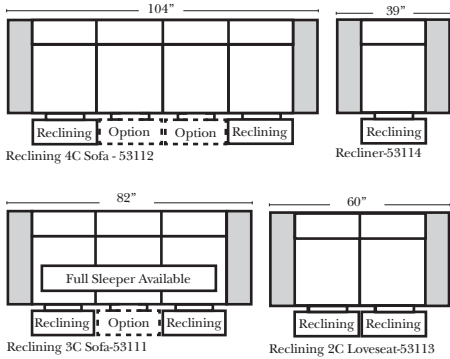

Standard

Put Green Arrows with Red Arrows to Create Sectional Groups