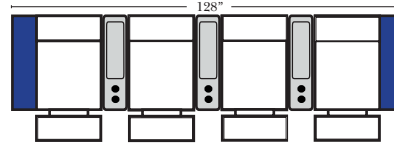

Home Theater Pre-Configured Small Straight & Wedge Consoles

2C Loveseat w/1 Small Straight Console Arm-53142

3C Sofa w/2 Small Straight Console Arms-53140

4C Sofa w/2 Small Straight Console Arms-53144

Armless Chair w/Small Straight Console Arm-53126