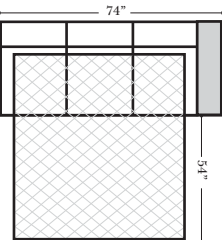

23128 Rt Arm 3C Full Sleeper