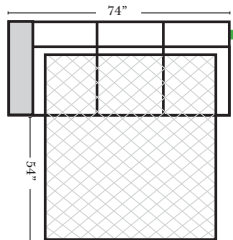

23129 Lt Arm 3C Full Sleeper