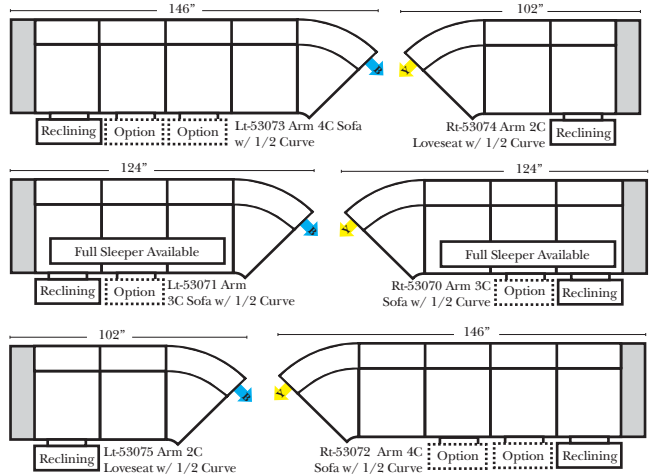

2-Piece Curve Sectional

Put Blue Arrows with Yellow Arrows to Create Sectional Groups