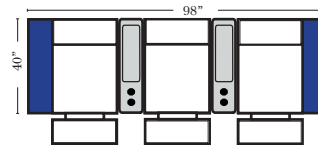

Home Theater Pre-Configured Small Straight & Wedge Consoles

2C Loveseat w/1 Small Straight Console Arm-53142

3C Sofa w/2 Small Straight Console Arms-53140

4C Sofa w/2 Small Straight Console Arms-53144

Armless Chair w/Small Straight Console Arm-53126