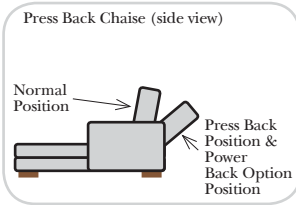

90 Degree / L-Shape Sectional

Put Green Arrows with Red Arrows to Create Sectional Groups