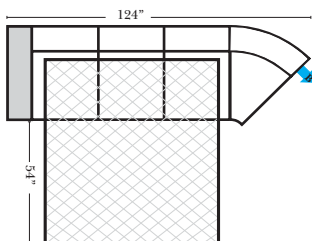

23137 Lt Arm 3C Full Sleeper w/ 1/2 Curve