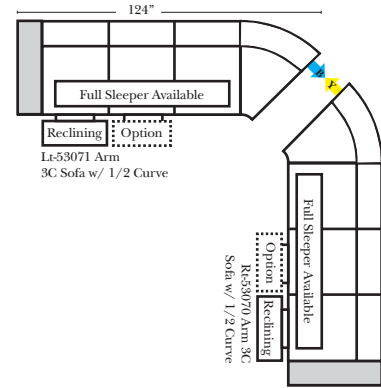

Note:

All Dimensions are approximate, if accuracy is crucial, please contact us for validation of the dimensions shown. However, a 1" to 2" variance can still apply due to foam and upholstery.

90 Degree / L-Shape Sectional

23126 3C Full Sleeper

23129 Lt Arm 3C Full Sleeper

23128 Rt Arm 3C Full Sleeper

23137 Lt Arm 3C Full Sleeper w/ 1/2 Curve

23136 Rt Arm 3C Full Sleeper w/ 1/2 Curve

Home Theater Seating - Console Arms

Pre-Configured Home Theater Seating