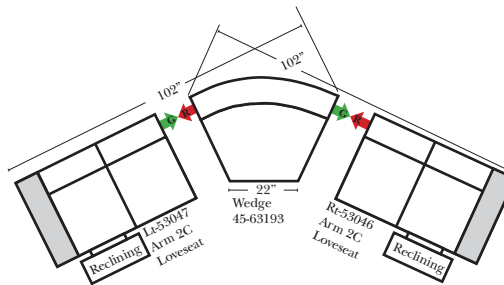

Note:

All Dimensions are approximate, if accuracy is crucial, please contact us for validation of the dimensions shown. However, a 1" to 2" variance can still apply due to foam and upholstery.

90 Degree / L-Shape Sectional

23126 3C Full Sleeper

23129 Lt Arm 3C Full Sleeper

23128 Rt Arm 3C Full Sleeper

23137 Lt Arm 3C Full Sleeper w/ 1/2 Curve

23136 Rt Arm 3C Full Sleeper w/ 1/2 Curve

Home Theater Seating - Console Arms

Pre-Configured Home Theater Seating