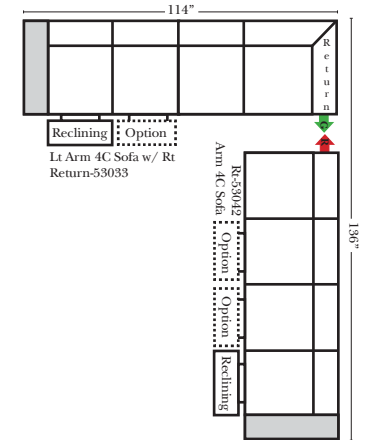

Note:

All Dimensions are approximate, if accuracy is crucial, please contact us for validation of the dimensions shown. However, a 1" to 2" variance can still apply due to foam and upholstery.

90 Degree / L-Shape Sectional

23126 3C Full Sleeper

23129 Lt Arm 3C Full Sleeper

23128 Rt Arm 3C Full Sleeper

23137 Lt Arm 3C Full Sleeper w/ 1/2 Curve

23136 Rt Arm 3C Full Sleeper w/ 1/2 Curve

Home Theater Seating - Console Arms

Pre-Configured Home Theater Seating