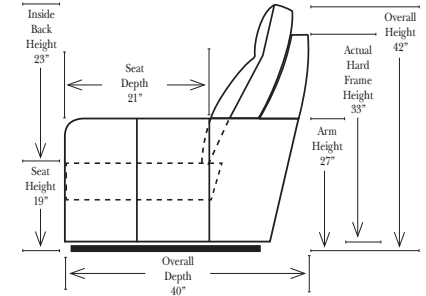

Conversation Sofas