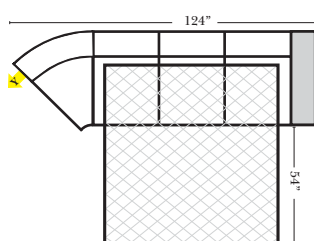

Note:

All Dimensions are approximate, if accuracy is crucial, please contact us for validation of the dimensions shown. However, a 1" to 2" variance can still apply due to foam and upholstery.

90 Degree / L-Shape Sectional

23126 3C Full Sleeper

23129 Lt Arm 3C Full Sleeper

23128 Rt Arm 3C Full Sleeper

23137 Lt Arm 3C Full Sleeper w/ 1/2 Curve

23136 Rt Arm 3C Full Sleeper w/ 1/2 Curve

Home Theater Seating - Console Arms

Pre-Configured Home Theater Seating