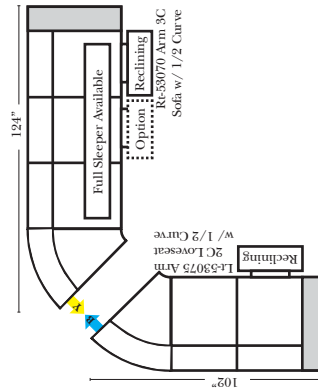

Note:

All Dimensions are approximate, if accuracy is crucial, please contact us for validation of the dimensions shown. However, a 1" to 2" variance can still apply due to foam and upholstery.

90 Degree / L-Shape Sectional

23126 3C Full Sleeper

23129 Lt Arm 3C Full Sleeper

23128 Rt Arm 3C Full Sleeper

23137 Lt Arm 3C Full Sleeper w/ 1/2 Curve

23136 Rt Arm 3C Full Sleeper w/ 1/2 Curve

Home Theater Seating - Console Arms

Pre-Configured Home Theater Seating