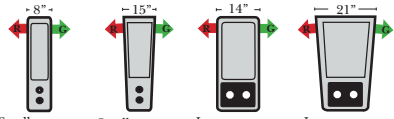

Home Theater Seating - Console Arms

Pre-Configured Home Theater Seating

v.11.12.18

Small Straight-63118 Console Arm
Small Wedge-63119 Console Arm
Large Straight-63116 Console Arm
Large Wedge-63117 Console Arm

Large console arm wood finish is standard as Espresso, available in Walnut - Small console is upholstered.