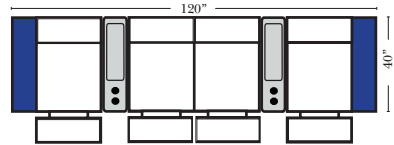

Home Theater Pre-Configured Small Straight & Wedge Consoles

2C Loveseat w/1 Small Straight Console Arm-53142

3C Sofa w/2 Small Straight Console Arms-53140

4C Sofa w/2 Small Straight Console Arms-53144

Armless Chair w/Small Straight Console Arm-53126