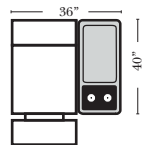

4C Sofa w/3 Small Wedge Console Arms-53147

Home Theater Pre-Configured Large Straight & Wedge Consoles

2C Loveseat w/1 Large Straight Console Arm-53132

3C Sofa w/2 Large Straight Console Arms-53130

4C Sofa w/2 Large Straight Console Arms-53134