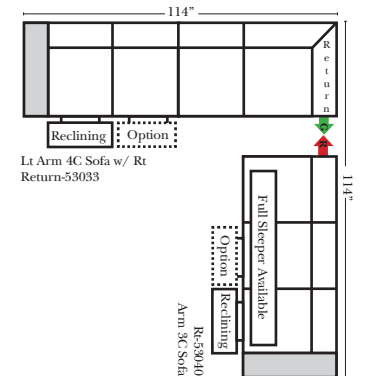

Note:

All Dimensions are approximate, if accuracy is crucial, please contact us for validation of the dimensions shown. However, a 1" to 2" variance can still apply due to foam and upholstery.

90 Degree / L-Shape Sectional

23126 3C Full Sleeper

23129 Lt Arm 3C Full Sleeper

23128 Rt Arm 3C Full Sleeper

23137 Lt Arm 3C Full Sleeper w/ 1/2 Curve

23136 Rt Arm 3C Full Sleeper w/ 1/2 Curve

Home Theater Seating - Console Arms

Pre-Configured Home Theater Seating