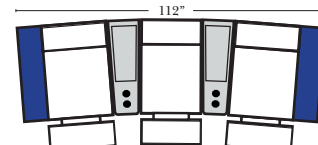

3C Sofa w/2 Small Wedge Console Arms-53141