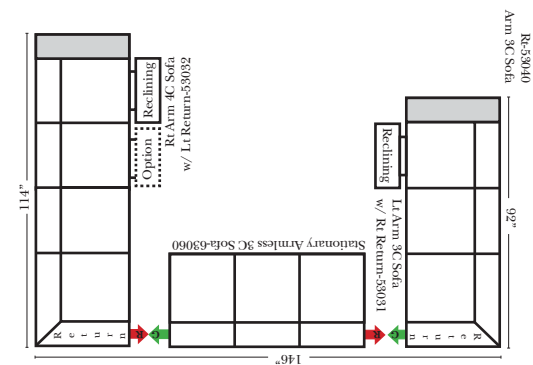

Note:

All Dimensions are approximate, if accuracy is crucial, please contact us for validation of the dimensions shown. However, a 1" to 2" variance can still apply due to foam and upholstery.

90 Degree / L-Shape Sectional

23126 3C Full Sleeper

23129 Lt Arm 3C Full Sleeper

23128 Rt Arm 3C Full Sleeper

23137 Lt Arm 3C Full Sleeper w/ 1/2 Curve

23136 Rt Arm 3C Full Sleeper w/ 1/2 Curve

Home Theater Seating - Console Arms

Pre-Configured Home Theater Seating