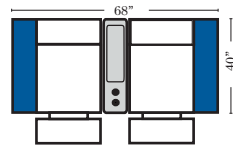

Home Theater Pre-Configured Small Straight & Wedge Consoles

2C Loveseat w/1 Small Straight Console Arm-53142