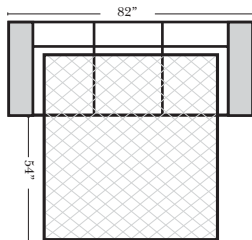

Sleepers

Suggested Configurations

v.11.12.18

Sleeper Options: (Additional charges apply)

- Deluxe Innerspring Mattress: Full
- 5" Memory Foam Mattress: Full Only

The Suggested Configurations below are only a sample of what the imagination can create, please enjoy creating the configuration that fits your lifestyle, using the ideas below and from the items on the other pages.

23126 3C Full Sleeper