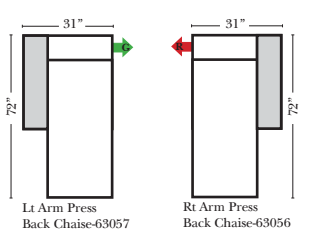

90 Degree / L-Shape Sectional

Put Green Arrows with Red Arrows to Create Sectional Groups