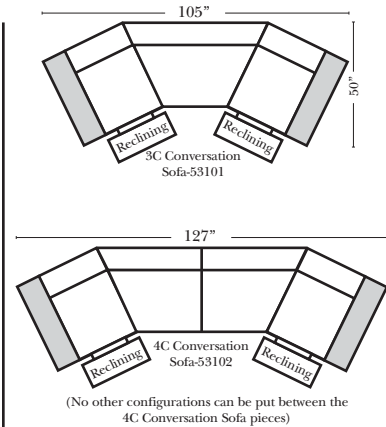

Standard

Put Green Arrows with Red Arrows to Create Sectional Groups

2-Piece Curve Sectional

Put Blue Arrows with Yellow Arrows to Create Sectional Groups

Conversation Sofas

Standards & Options

Standard:

- Available in Full & Top Grain Leathers
- Available in Luxury Fabrics
- All Hardwood Frames
- Selected Skus available in stationary

Options: (No Additional Charge)

- No. 33 Firm Foam

Options: (Additional Charges Apply)

- Power Recliner Mechanism
- Power Lumbar
- Center Seat Recliner (See Option Note)
- Rechargeable Battery Pack (will operate 2 recliner footrests or multiple mechanisms per recliner)
- Swivel Recliner Base (2 Arm Recliner Only)
- Swivel Glider Mechanism (2 Arm Recliner Only)
- Glider Mechanism (2 Arm Recliner Only)
- Lift Chair Dual Motor Mechanism (Lifts Person to a Standing Position), (2 Arm Recliner Only)
- Upholstered Swivel Base (2 Arm Recliner Only)
- Power 180° Swivel Glider Mechanism (2 Arm Recliner Only)
- Swivel Table for Console Arms (Espresso or Walnut Wood Finish)
- **Portable Single Theater Arm (1) (Black, Hammered Antique, or Silver) Cup Holder (Fabric or Leather)

Note:

All Dimensions are approximate, if accuracy is crucial, please contact us for validation of the dimensions shown. However, a 1" to 2" variance can still apply due to foam and upholstery.

90 Degree / L-Shape Sectional