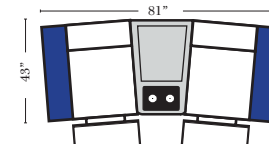

4C Sofa w/3 Small Wedge Console Arms-53147

Home Theater Pre-Configured Large Straight & Wedge Consoles

2C Loveseat w/1 Large Straight Console Arm-53132

3C Sofa w/2 Large Straight Console Arms-53130

4C Sofa w/2 Large Straight Console Arms-53134

Armless Chair w/Large Straight Console Arm-53128

4C Sofa w/3 Large Straight Console Arms-53136

2C Loveseat w/1 Large Wedge Console Arms-53133

3C Sofa w/2 Large Wedge Console Arms-53131

4C Sofa w/2 Large Wedge Console Arms-53135