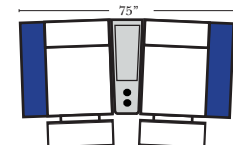

Home Theater Pre-Configured Small Straight & Wedge Consoles

2C Loveseat w/1 Small Straight Console Arm-53142

3C Sofa w/2 Small Straight Console Arms-53140

4C Sofa w/2 Small Straight Console Arms-53144

Armless Chair w/Small Straight Console Arm-53126

4C Sofa w/3 Small Straight Console Arms-53146

2C Loveseat w/1 Small Wedge Console Arms-53143

3C Sofa w/2 Small Wedge Console Arms-53141

4C Sofa w/2 Small Wedge Console Arms-53145

Armless Chair w/Small Wedge Console Arm-53127