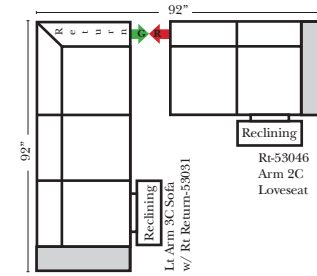

Note:

All Dimensions are approximate, if accuracy is crucial, please contact us for validation of the dimensions shown. However, a 1" to 2" variance can still apply due to foam and upholstery.

90 Degree / L-Shape Sectional

23126 3C Full Sleeper

23129 Lt Arm 3C Full Sleeper

23128 Rt Arm 3C Full Sleeper

23137 Lt Arm 3C Full Sleeper w/ 1/2 Curve

23136 Rt Arm 3C Full Sleeper w/ 1/2 Curve

Home Theater Seating - Console Arms

Pre-Configured Home Theater Seating