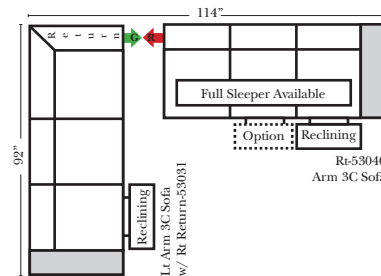

23126 3C Full Sleeper

23129 Lt Arm 3C Full Sleeper

23128 Rt Arm 3C Full Sleeper

23137 Lt Arm 3C Full Sleeper w/ 1/2 Curve

23136 Rt Arm 3C Full Sleeper w/ 1/2 Curve

Home Theater Seating - Console Arms

Pre-Configured Home Theater Seating