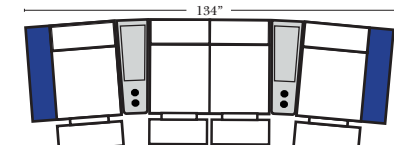

4C Sofa w/2 Small Wedge Console Arms-53145