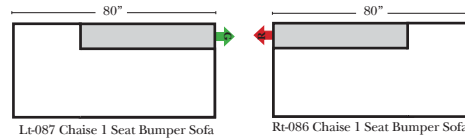

Standard, Armless & Ottomans

Put Green Arrows with Red Arrows to Create Sectional Groups

Bumper Chaise & Return Chaise

Green Arrows with Red Arrows to mix with some of the L-Shaped pieces.

Suggested Configurations

Sleeper Options: (No Sleepers are available for this style)

Note:

All Dimensions are approximate, if accuracy is crucial, please contact us for validation of the dimensions shown. However, a 1" to 2" variance can still apply due to foam and upholstery.

L-Shape / 90 Degree Sectional (All 4 seat items ship as one piece if stationary, two pieces if motion installed)

Put Green Arrows with Red Arrows to Create Sectional Groups