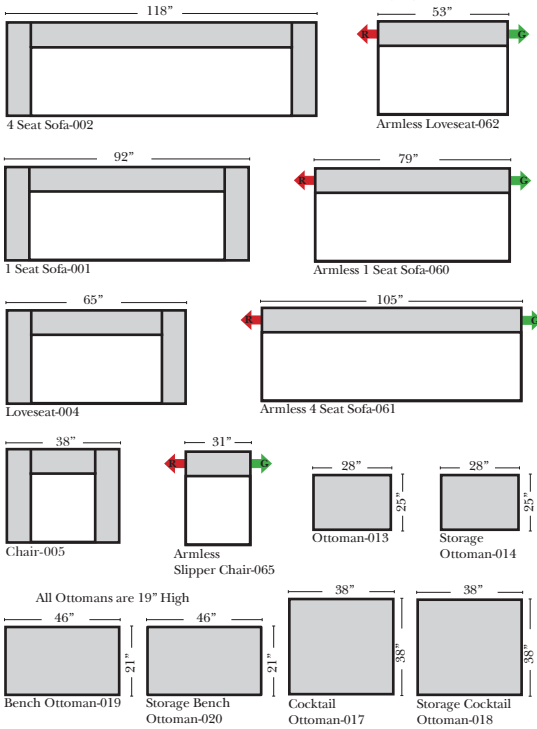

Standard, Armless & Ottomans

Put Green Arrows with Red Arrows to Create Sectional Groups

Bumper Chaise & Return Chaise

Green Arrows with Red Arrows to mix with some of the L-Shaped pieces.

Suggested Configurations

Feature & Options

Standard:

- Available in Full & Top Grain Leathers
- All Hardwood Frame
- Chrome Leg

Options Available with No Additional Charge:

- No. 33 Firm Foam

Options that have Additional Charges:

- Add Storage to Ottoman

Sleeper Options: (No Sleepers are available for this style)

Note:

All Dimensions are approximate, if accuracy is crucial, please contact us for validation of the dimensions shown. However, a 1" to 2" variance can still apply due to foam and upholstery.

L-Shape / 90 Degree Sectional (All 4 seat items ship as one piece if stationary, two pieces if motion installed)

Put Green Arrows with Red Arrows to Create Sectional Groups