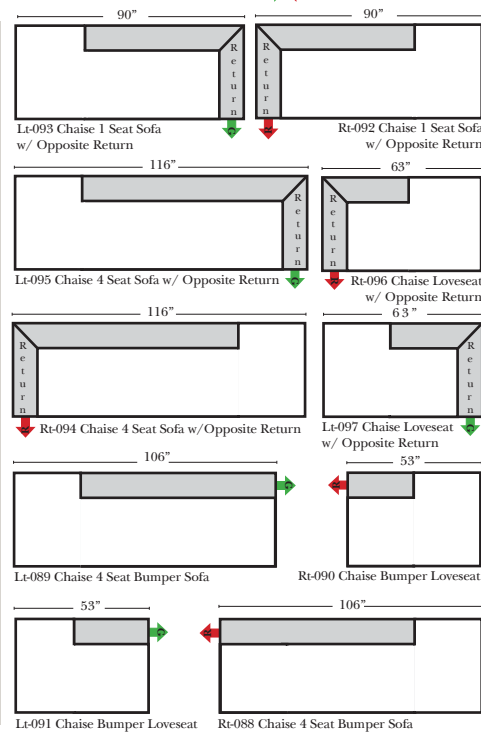

Standard, Armless & Ottomans

Put Green Arrows with Red Arrows to Create Sectional Groups

Bumper Chaise & Return Chaise

Green Arrows with Red Arrows to mix with some of the L-Shaped pieces.

Suggested Configurations

Sleeper Options: (No Sleepers are available for this style)

Note:

All Dimensions are approximate, if accuracy is crucial, please contact us for validation of the dimensions shown. However, a 1" to 2" variance can still apply due to foam and upholstery.

L-Shape / 90 Degree Sectional (All 4 seat items ship as one piece if stationary, two pieces if motion installed)

Put Green Arrows with Red Arrows to Create Sectional Groups