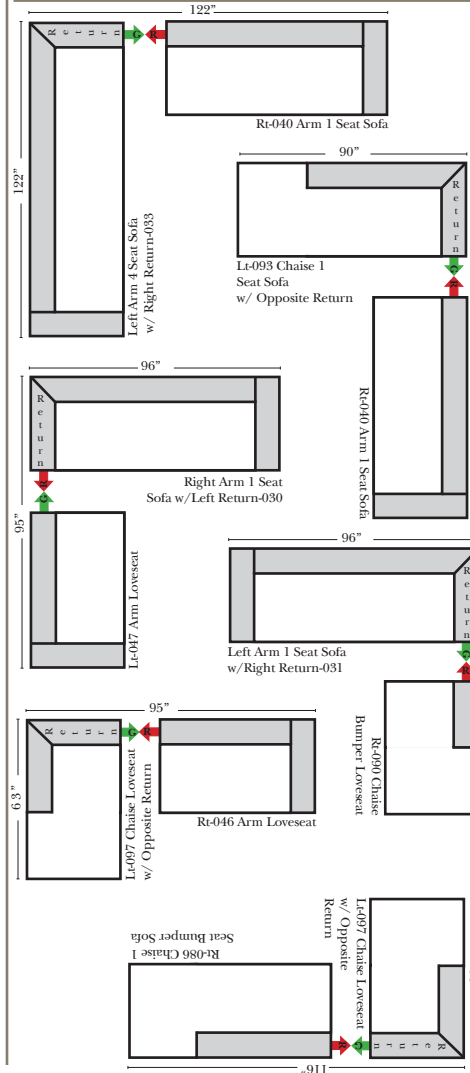

Standard, Armless & Ottomans

Put Green Arrows with Red Arrows to Create Sectional Groups

Bumper Chaise & Return Chaise

Green Arrows with Red Arrows to mix with some of the L-Shaped pieces.

Suggested Configurations

Feature & Options

Standard:

- Available in Full & Top Grain Leathers
- All Hardwood Frame
- Chrome Leg

Options Available with No Additional Charge:

- No. 33 Firm Foam

Options that have Additional Charges:

- Add Storage to Ottoman

Sleeper Options: (No Sleepers are available for this style)

Note:

All Dimensions are approximate, if accuracy is crucial, please contact us for validation of the dimensions shown. However, a 1" to 2" variance can still apply due to foam and upholstery.

L-Shape / 90 Degree Sectional (All 4 seat items ship as one piece if stationary, two pieces if motion installed)

Put Green Arrows with Red Arrows to Create Sectional Groups