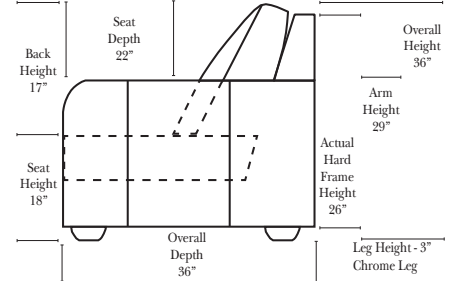

Suggested Configurations